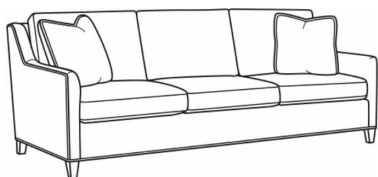

Jada / 2660-00

| | |
|----------------|---|
| DESCRIPTION: | Sofa (81W) |
| OUTSIDE: | 81"W x 38"D x 34"H |
| INSIDE: | 74"W x 20"D |
| SEAT: | 19"H |
| ARM: | 24"H |
| BACK RAIL: | 32"H |
| THROW PILLOWS: | 2 - 20" |
| COM: | Plain: 19.00 yds Repeat of 2-14": 23.75 yds Repeat of 15-27": 25.75 yds |
| WEIGHT: | 165 lbs |

Standard Features:

- Box Border Back
- Weltless Cushions
- May be shown with optional features

JADA

| | |
|------------------------|---------------|
| Standard Seat Cushion: | Hallmark Seat |
| Standard Back Pillow: | Fiber Back |

Also available:

Jada / 2660-01
Long Sofa (90W)
Outside: 90W x 38D x 34H
Inside: 83W x 20D

Jada / 2660-05
Chair (27.5W)
Outside: 27.5W x 38D x 34H
Inside: 19.5W x 20D

Jada / 2660-05SW
Swivel Chair (27.5W)
Outside: 27.5W x 38D x 34H
Inside: 19.5W x 20D