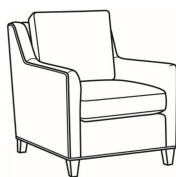

Jada / 2660-00

| | |
|----------------|---|
| DESCRIPTION: | Sofa (81W) |
| OUTSIDE: | 81"W x 38"D x 34"H |
| INSIDE: | 74"W x 20"D |
| SEAT: | 19"H |
| ARM: | 24"H |
| BACK RAIL: | 32"H |
| THROW PILLOWS: | 2 - 20" |
| COM: | Plain: 19.00 yds Repeat of 2-14": 23.75 yds Repeat of 15-27": 25.75 yds |
| WEIGHT: | 165 lbs |

Standard Features:

- Box Border Back
- Weltless Cushions
- May be shown with optional features

JADA

| | |
|------------------------|---------------|
| Standard Seat Cushion: | Hallmark Seat |
| Standard Back Pillow: | Fiber Back |

Also available:

Jada / 2660-01
Long Sofa (90W)
Outside: 90W x 38D x 34H
Inside: 83W x 20D

Jada / 2660-05
Chair (27.5W)
Outside: 27.5W x 38D x 34H
Inside: 19.5W x 20D

Jada / 2660-05SW
Swivel Chair (27.5W)
Outside: 27.5W x 38D x 34H
Inside: 19.5W x 20D