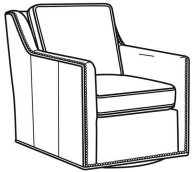

Janson / 2588-05SW

DESCRIPTION:	Swivel Chair (27.5W)
OUTSIDE:	27.5"W x 38"D x 34"H
INSIDE:	20"W x 20.5"D
SEAT:	19"H
ARM:	24"H
BACK RAIL:	32"H
COM:	Plain: 9.00 yds Repeat of 2-14": 11.25 yds Repeat of 15-27": 12.25 yds
WEIGHT:	65 lbs

L = available in leather

Standard Features:

Box Border Back

Standard with medium nail trim

May be shown with optional features

JANSON

Standard Seat Cushion:	Mayfair Seat
Standard Back Pillow:	Fiber Back

Also available:

Janson / L2588-05SW
Leather Swivel Chair (27.5W)
Outside: 27.5W x 38D x 34H
Inside: 20W x 20.5D