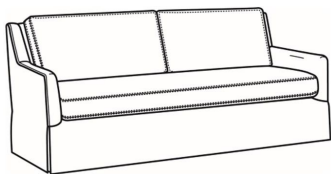

Jenette / 2586-22B

DESCRIPTION:	Settee (67.5W)
OUTSIDE:	67.5"W x 38"D x 34"H
INSIDE:	60"W x 20.5"D
SEAT:	19"H
ARM:	24"H
BACK RAIL:	32"H
COM:	Plain: 14.50 yds Repeat of 2-14": 18.25 yds Repeat of 15-27": 19.75 yds
WEIGHT:	120 lbs

Standard Features:

- Box Border Back
- Saddle-Stitched
- May be shown with optional features

JENETTE

Standard Seat Cushion:	Mayfair Seat
Standard Back Pillow:	Fiber Back

Also available:

Jenette / 2586-05
Chair (27.5W)
Outside: 27.5W x 38D x 34H
Inside: 20W x 20.5D

Jenette / 2586-05SW
Swivel Chair (27.5W)
Outside: 27.5W x 38D x 34H
Inside: 20W x 20.5D

Jenette / 2586-08
Rect Ottoman (51W X 32.5D)
Outside: 51W x 32.5D x 17.5H
Inside: 0W x 0D

Jenette / 2586-20B
Sofa (81W)
Outside: 81W x 38D x 34H
Inside: 73.5W x 20.5D