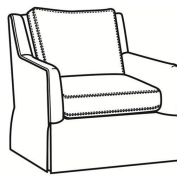

**Jenette / 2586-20B**

DESCRIPTION:	Sofa (81W)
OUTSIDE:	81"W x 38"D x 34"H
INSIDE:	73.5"W x 20.5"D
SEAT:	19"H
ARM:	24"H
BACK RAIL:	32"H
COM:	Plain: 16.00 yds Repeat of 2-14": 20.00 yds Repeat of 15-27": 21.75 yds
WEIGHT:	135 lbs

Standard Features:

- Box Border Back
- Saddle-Stitched
- May be shown with optional features

**JENETTE**

Standard Seat Cushion:	Mayfair Seat
Standard Back Pillow:	Fiber Back

Also available:

Jenette / 2586-05  
Chair (27.5W)  
Outside: 27.5W x 38D x 34H  
Inside: 20W x 20.5D

Jenette / 2586-05SW  
Swivel Chair (27.5W)  
Outside: 27.5W x 38D x 34H  
Inside: 20W x 20.5D

Jenette / 2586-08  
Rect Ottoman (51W X 32.5D)  
Outside: 51W x 32.5D x 17.5H  
Inside: 0W x 0D

Jenette / 2586-22B  
Settee (67.5W)  
Outside: 67.5W x 38D x 34H  
Inside: 60W x 20.5D