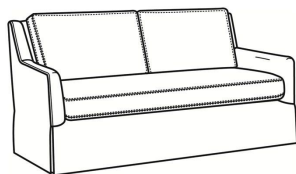

**Jenette / 2586-20B**

DESCRIPTION:	Sofa (81W)
OUTSIDE:	81"W x 38"D x 34"H
INSIDE:	73.5"W x 20.5"D
SEAT:	19"H
ARM:	24"H
BACK RAIL:	32"H
COM:	Plain: 16.00 yds Repeat of 2-14": 20.00 yds Repeat of 15-27": 21.75 yds
WEIGHT:	135 lbs

Standard Features:

- Box Border Back
- Saddle-Stitched
- May be shown with optional features

**JENETTE**

Standard Seat Cushion:	Mayfair Seat
Standard Back Pillow:	Fiber Back

Also available:

Jenette / 2586-05  
Chair (27.5W)  
Outside: 27.5W x 38D x 34H  
Inside: 20W x 20.5D

Jenette / 2586-05SW  
Swivel Chair (27.5W)  
Outside: 27.5W x 38D x 34H  
Inside: 20W x 20.5D

Jenette / 2586-08  
Rect Ottoman (51W X 32.5D)  
Outside: 51W x 32.5D x 17.5H  
Inside: 0W x 0D

Jenette / 2586-22B  
Settee (67.5W)  
Outside: 67.5W x 38D x 34H  
Inside: 60W x 20.5D