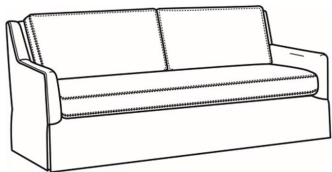

Jenette / 2586-05SW

DESCRIPTION:	Swivel Chair (27.5W)
OUTSIDE:	27.5"W x 38"D x 34"H
INSIDE:	20"W x 20.5"D
SEAT:	19"H
ARM:	24"H
BACK RAIL:	32"H
COM:	Plain: 9.50 yds Repeat of 2-14": 12.00 yds Repeat of 15-27": 13.00 yds
WEIGHT:	65 lbs

Standard Features:

- Box Border Back
- Saddle-Stitched
- May be shown with optional features

JENETTE

Standard Seat Cushion:	Mayfair Seat
Standard Back Pillow:	Fiber Back

Also available:

Jenette / 2586-07
Ottoman (25.5W X 19D)
Outside: 25.5W x 19D x 16.5H
Inside: 0W x 0D

Jenette / 2586-05
Chair (27.5W)
Outside: 27.5W x 38D x 34H
Inside: 20W x 20.5D

Jenette / 2586-08
Rect Ottoman (51W X 32.5D)
Outside: 51W x 32.5D x 17.5H
Inside: 0W x 0D

Jenette / 2586-20B
Sofa (81W)
Outside: 81W x 38D x 34H
Inside: 73.5W x 20.5D