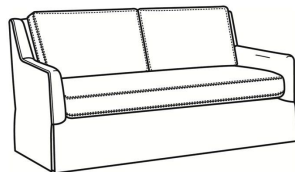

Jenette / 2586-05SW

DESCRIPTION:	Swivel Chair (27.5W)
OUTSIDE:	27.5"W x 38"D x 34"H
INSIDE:	20"W x 20.5"D
SEAT:	19"H
ARM:	24"H
BACK RAIL:	32"H
COM:	Plain: 9.50 yds Repeat of 2-14": 12.00 yds Repeat of 15-27": 13.00 yds
WEIGHT:	65 lbs

Standard Features:

- Box Border Back
- Saddle-Stitched
- May be shown with optional features

JENETTE

Standard Seat Cushion:	Mayfair Seat
Standard Back Pillow:	Fiber Back

Also available:

Jenette / 2586-07
Ottoman (25.5W X 19D)
Outside: 25.5W x 19D x 16.5H
Inside: 0W x 0D

Jenette / 2586-05
Chair (27.5W)
Outside: 27.5W x 38D x 34H
Inside: 20W x 20.5D

Jenette / 2586-08
Rect Ottoman (51W X 32.5D)
Outside: 51W x 32.5D x 17.5H
Inside: 0W x 0D

Jenette / 2586-20B
Sofa (81W)
Outside: 81W x 38D x 34H
Inside: 73.5W x 20.5D

Jenette / 2586-22B
Settee (67.5W)
Outside: 67.5W x 38D x 34H
Inside: 60W x 20.5D