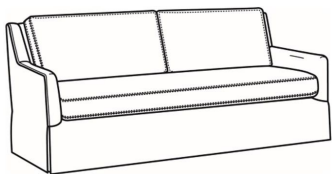

Jenette / 2586-05

DESCRIPTION:	Chair (27.5W)
OUTSIDE:	27.5"W x 38"D x 34"H
INSIDE:	20"W x 20.5"D
SEAT:	19"H
ARM:	24"H
BACK RAIL:	32"H
COM:	Plain: 9.50 yds Repeat of 2-14": 12.00 yds Repeat of 15-27": 13.00 yds
WEIGHT:	65 lbs

Standard Features:

- Box Border Back
- Saddle-Stitched
- May be shown with optional features

JENETTE

- Standard Seat Cushion: Mayfair Seat
- Standard Back Pillow: Fiber Back

Also available:

Jenette / 2586-07
Ottoman (25.5W X 19D)
Outside: 25.5W x 19D x 16.5H
Inside: 0W x 0D

Jenette / 2586-05SW
Swivel Chair (27.5W)
Outside: 27.5W x 38D x 34H
Inside: 20W x 20.5D

Jenette / 2586-08
Rect Ottoman (51W X 32.5D)
Outside: 51W x 32.5D x 17.5H
Inside: 0W x 0D

Jenette / 2586-20B
Sofa (81W)
Outside: 81W x 38D x 34H
Inside: 73.5W x 20.5D

Jenette / 2586-22B
Settee (67.5W)
Outside: 67.5W x 38D x 34H
Inside: 60W x 20.5D