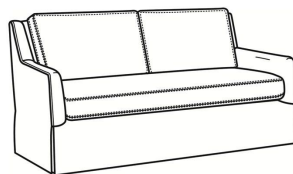

Jenette / 2586-05

DESCRIPTION:	Chair (27.5W)
OUTSIDE:	27.5"W x 38"D x 34"H
INSIDE:	20"W x 20.5"D
SEAT:	19"H
ARM:	24"H
BACK RAIL:	32"H
COM:	Plain: 9.50 yds Repeat of 2-14": 12.00 yds Repeat of 15-27": 13.00 yds
WEIGHT:	65 lbs

Standard Features:

- Box Border Back
- Saddle-Stitched
- May be shown with optional features

JENETTE

- Standard Seat Cushion: Mayfair Seat
- Standard Back Pillow: Fiber Back

Also available:

Jenette / 2586-07
Ottoman (25.5W X 19D)
Outside: 25.5W x 19D x 16.5H
Inside: 0W x 0D

Jenette / 2586-05SW
Swivel Chair (27.5W)
Outside: 27.5W x 38D x 34H
Inside: 20W x 20.5D

Jenette / 2586-08
Rect Ottoman (51W X 32.5D)
Outside: 51W x 32.5D x 17.5H
Inside: 0W x 0D

Jenette / 2586-20B
Sofa (81W)
Outside: 81W x 38D x 34H
Inside: 73.5W x 20.5D

Jenette / 2586-22B
Settee (67.5W)
Outside: 67.5W x 38D x 34H
Inside: 60W x 20.5D