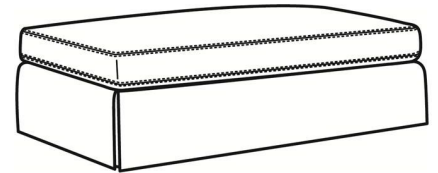

Jenette / 2586-05

DESCRIPTION:	Chair (27.5W)
OUTSIDE:	27.5"W x 38"D x 34"H
INSIDE:	20"W x 20.5"D
SEAT:	19"H
ARM:	24"H
BACK RAIL:	32"H
COM:	Plain: 9.50 yds Repeat of 2-14": 12.00 yds Repeat of 15-27": 13.00 yds
WEIGHT:	65 lbs

Standard Features:

- Box Border Back
- Saddle-Stitched
- May be shown with optional features

JENETTE

- Standard Seat Cushion: Mayfair Seat
- Standard Back Pillow: Fiber Back

Also available:

Jenette / 2586-07
Ottoman (25.5W X 19D)
Outside: 25.5W x 19D x 16.5H
Inside: 0W x 0D

Jenette / 2586-05SW
Swivel Chair (27.5W)
Outside: 27.5W x 38D x 34H
Inside: 20W x 20.5D

Jenette / 2586-08
Rect Ottoman (51W X 32.5D)
Outside: 51W x 32.5D x 17.5H
Inside: 0W x 0D

Jenette / 2586-20B
Sofa (81W)
Outside: 81W x 38D x 34H
Inside: 73.5W x 20.5D

Jenette / 2586-22B
Settee (67.5W)
Outside: 67.5W x 38D x 34H
Inside: 60W x 20.5D