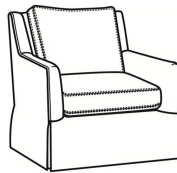

Jenette / 2586-05

DESCRIPTION:	Chair (27.5W)
OUTSIDE:	27.5"W x 38"D x 34"H
INSIDE:	20"W x 20.5"D
SEAT:	19"H
ARM:	24"H
BACK RAIL:	32"H
COM:	Plain: 9.50 yds Repeat of 2-14": 12.00 yds Repeat of 15-27": 13.00 yds
WEIGHT:	65 lbs

Standard Features:

- Box Border Back
- Saddle-Stitched
- May be shown with optional features

JENETTE

- Standard Seat Cushion: Mayfair Seat
- Standard Back Pillow: Fiber Back

Also available:

Jenette / 2586-07
Ottoman (25.5W X 19D)
Outside: 25.5W x 19D x 16.5H
Inside: 0W x 0D

Jenette / 2586-05SW
Swivel Chair (27.5W)
Outside: 27.5W x 38D x 34H
Inside: 20W x 20.5D

Jenette / 2586-08
Rect Ottoman (51W X 32.5D)
Outside: 51W x 32.5D x 17.5H
Inside: 0W x 0D

Jenette / 2586-20B
Sofa (81W)
Outside: 81W x 38D x 34H
Inside: 73.5W x 20.5D