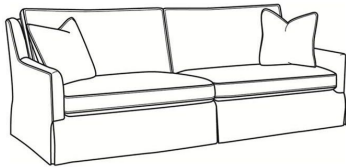

Jennifer / 2582

DESCRIPTION:	Apt Sofa (76.5W)
OUTSIDE:	76.5"W x 41"D x 36"H
INSIDE:	69"W x 22"D
SEAT:	19"H
ARM:	24"H
BACK RAIL:	34.5"H
THROW PILLOWS:	2 - 20"
COM:	Plain: 20.00 yds Repeat of 2-14": 25.00 yds Repeat of 15-27": 27.00 yds
WEIGHT:	170 lbs

Standard Features:

- Box Border Back
- Saddle-Stitched
- May be shown with optional features

JENNIFER

Standard Seat Cushion:	Mayfair Seat
Standard Back Pillow:	Fiber Back

Also available:

Jennifer / 2580
Sofa (84.5W)
Outside: 84.5W x 41D x 36H
Inside: 77W x 22D

Jennifer / 2581
Long Sofa (94.5W)
Outside: 94.5W x 41D x 36H
Inside: 87W x 22D

Jennifer / 2585
Chair (29.5W)
Outside: 29.5W x 41D x 36H
Inside: 22W x 22D

Jennifer / 2585-SW
Swivel Chair (29.5W)
Outside: 29.5W x 41D x 36H
Inside: 22W x 22D