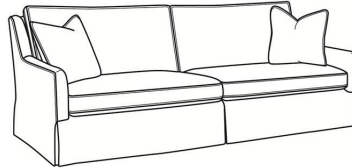

Jennifer / 2582

DESCRIPTION:	Apt Sofa (76.5W)
OUTSIDE:	76.5"W x 41"D x 36"H
INSIDE:	69"W x 22"D
SEAT:	19"H
ARM:	24"H
BACK RAIL:	34.5"H
THROW PILLOWS:	2 - 20"
COM:	Plain: 20.00 yds Repeat of 2-14": 25.00 yds Repeat of 15-27": 27.00 yds
WEIGHT:	170 lbs

Standard Features:

- Box Border Back
- Saddle-Stitched
- May be shown with optional features

JENNIFER

Standard Seat Cushion:	Mayfair Seat
Standard Back Pillow:	Fiber Back

Also available:

Jennifer / 2580
Sofa (84.5W)
Outside: 84.5W x 41D x 36H
Inside: 77W x 22D

Jennifer / 2581
Long Sofa (94.5W)
Outside: 94.5W x 41D x 36H
Inside: 87W x 22D

Jennifer / 2585
Chair (29.5W)
Outside: 29.5W x 41D x 36H
Inside: 22W x 22D

Jennifer / 2585-SW
Swivel Chair (29.5W)
Outside: 29.5W x 41D x 36H
Inside: 22W x 22D