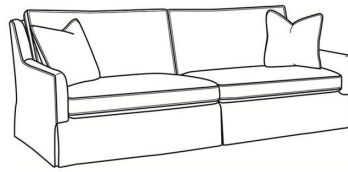

Jennifer / 2580

DESCRIPTION:	Sofa (84.5W)
OUTSIDE:	84.5"W x 41"D x 36"H
INSIDE:	77"W x 22"D
SEAT:	19"H
ARM:	24"H
BACK RAIL:	34.5"H
THROW PILLOWS:	2 - 20"
COM:	Plain: 20.00 yds Repeat of 2-14": 25.00 yds Repeat of 15-27": 27.00 yds
WEIGHT:	180 lbs

Standard Features:

- Box Border Back
- Saddle-Stitched
- May be shown with optional features

JENNIFER

Standard Seat Cushion:	Mayfair Seat
Standard Back Pillow:	Fiber Back

Also available:

Jennifer / 2581
Long Sofa (94.5W)
Outside: 94.5W x 41D x 36H
Inside: 87W x 22D

Jennifer / 2582
Apt Sofa (76.5W)
Outside: 76.5W x 41D x 36H
Inside: 69W x 22D

Jennifer / 2585
Chair (29.5W)
Outside: 29.5W x 41D x 36H
Inside: 22W x 22D

Jennifer / 2585-SW
Swivel Chair (29.5W)
Outside: 29.5W x 41D x 36H
Inside: 22W x 22D