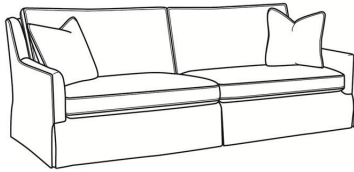

Jennifer / 2580

DESCRIPTION:	Sofa (84.5W)
OUTSIDE:	84.5"W x 41"D x 36"H
INSIDE:	77"W x 22"D
SEAT:	19"H
ARM:	24"H
BACK RAIL:	34.5"H
THROW PILLOWS:	2 - 20"
COM:	Plain: 20.00 yds Repeat of 2-14": 25.00 yds Repeat of 15-27": 27.00 yds
WEIGHT:	180 lbs

Standard Features:

- Box Border Back
- Saddle-Stitched
- May be shown with optional features

JENNIFER

Standard Seat Cushion:	Mayfair Seat
Standard Back Pillow:	Fiber Back

Also available:

Jennifer / 2581
Long Sofa (94.5W)
Outside: 94.5W x 41D x 36H
Inside: 87W x 22D

Jennifer / 2582
Apt Sofa (76.5W)
Outside: 76.5W x 41D x 36H
Inside: 69W x 22D

Jennifer / 2585
Chair (29.5W)
Outside: 29.5W x 41D x 36H
Inside: 22W x 22D

Jennifer / 2585-SW
Swivel Chair (29.5W)
Outside: 29.5W x 41D x 36H
Inside: 22W x 22D