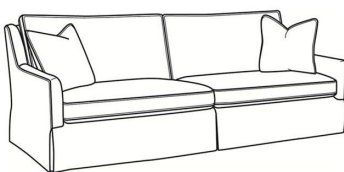

Jennifer / 2580

| | |
|----------------|---|
| DESCRIPTION: | Sofa (84.5W) |
| OUTSIDE: | 84.5"W x 41"D x 36"H |
| INSIDE: | 77"W x 22"D |
| SEAT: | 19"H |
| ARM: | 24"H |
| BACK RAIL: | 34.5"H |
| THROW PILLOWS: | 2 - 20" |
| COM: | Plain: 20.00 yds Repeat of 2-14": 25.00 yds Repeat of 15-27": 27.00 yds |
| WEIGHT: | 180 lbs |

Standard Features:

Box Border Back

Saddle-Stitched

May be shown with optional features

JENNIFER

Standard Seat Cushion: Mayfair Seat

Standard Back Pillow: Fiber Back

Also available:

Jennifer / 2581
Long Sofa (94.5W)
Outside: 94.5W x 41D x 36H
Inside: 87W x 22D

Jennifer / 2582
Apt Sofa (76.5W)
Outside: 76.5W x 41D x 36H
Inside: 69W x 22D

Jennifer / 2585
Chair (29.5W)
Outside: 29.5W x 41D x 36H
Inside: 22W x 22D

Jennifer / 2585-SW
Swivel Chair (29.5W)
Outside: 29.5W x 41D x 36H
Inside: 22W x 22D