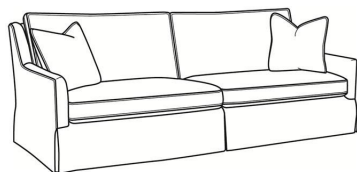

Jennifer / 2580

| | |
|----------------|---|
| DESCRIPTION: | Sofa (84.5W) |
| OUTSIDE: | 84.5"W x 41"D x 36"H |
| INSIDE: | 77"W x 22"D |
| SEAT: | 19"H |
| ARM: | 24"H |
| BACK RAIL: | 34.5"H |
| THROW PILLOWS: | 2 - 20" |
| COM: | Plain: 20.00 yds Repeat of 2-14": 25.00 yds Repeat of 15-27": 27.00 yds |
| WEIGHT: | 180 lbs |

Standard Features:

Box Border Back

Saddle-Stitched

May be shown with optional features

JENNIFER

Standard Seat Cushion: Mayfair Seat

Standard Back Pillow: Fiber Back

Also available:

Jennifer / 2581
Long Sofa (94.5W)
Outside: 94.5W x 41D x 36H
Inside: 87W x 22D

Jennifer / 2582
Apt Sofa (76.5W)
Outside: 76.5W x 41D x 36H
Inside: 69W x 22D

Jennifer / 2585
Chair (29.5W)
Outside: 29.5W x 41D x 36H
Inside: 22W x 22D

Jennifer / 2585-SW
Swivel Chair (29.5W)
Outside: 29.5W x 41D x 36H
Inside: 22W x 22D