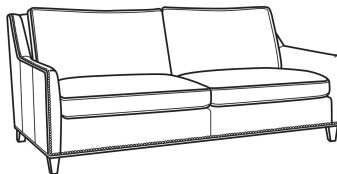

Jeremy / 2465-SC

DESCRIPTION:	Chair (29.5W)
OUTSIDE:	29.5"W x 41"D x 36"H
INSIDE:	22"W x 22"D
SEAT:	19"H
ARM:	24"H
BACK RAIL:	34.5"H
COM:	Plain: 9.50 yds Repeat of 2-14": 12.00 yds Repeat of 15-27": 13.00 yds
WEIGHT:	65 lbs

Jeremy / 2460
Sofa (84.5W)
Outside: 84.5W x 41D x 36H
Inside: 77W x 22D

Jeremy / 2461
Long Sofa (94.5W)
Outside: 94.5W x 41D x 36H
Inside: 87W x 22D

Jeremy / 2462
Apt Sofa (76.5W)
Outside: 76.5W x 41D x 36H
Inside: 69W x 22D

Jeremy / 2465
Chair (29.5W)
Outside: 29.5W x 41D x 36H
Inside: 22W x 22D

Jeremy / 2460-SC
Slipcovered Sofa (84.5W)
Outside: 84.5W x 41D x 36H
Inside: 77W x 22D

Jeremy / 2461-SC
Slipcovered Long Sofa (94.5W)
Outside: 94.5W x 41D x 36H
Inside: 87W x 22D

Jeremy / 2462-SC
Slipcovered Apt Sofa (76.5W)
Outside: 76.5W x 41D x 36H
Inside: 69W x 22D

Jeremy / L2460
Leather Sofa (84.5W)
Outside: 84.5W x 41D x 36H
Inside: 77W x 22D

Jeremy / L2461
Leather Long Sofa (94.5W)
Outside: 94.5W x 41D x 36H
Inside: 87W x 22D