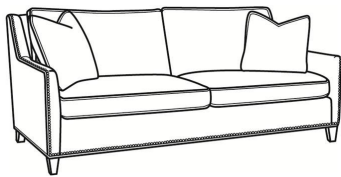

Jeremy / 2465-SC

DESCRIPTION:	Chair (29.5W)
OUTSIDE:	29.5"W x 41"D x 36"H
INSIDE:	22"W x 22"D
SEAT:	19"H
ARM:	24"H
BACK RAIL:	34.5"H
COM:	Plain: 9.50 yds Repeat of 2-14": 12.00 yds Repeat of 15-27": 13.00 yds
WEIGHT:	65 lbs

L = available in leather

SC = available slipcovered

Standard Features:

Box Border Back

May be shown with optional features

JEREMY

Standard Seat Cushion: Mayfair Seat
Standard Back Pillow: Fiber Back

Also available:

Jeremy / L2467
Leather Ottoman (25.5W X 19D)
Outside: 25.5W x 19D x 16.5H
Inside: 0W x 0D

Jeremy / 2467
Ottoman (25.5W X 19D)
Outside: 25.5W x 19D x 16.5H
Inside: 0W x 0D

Jeremy / 2467-SC
Slipcovered Ottoman (25.5W X 19D)
Outside: 25.5W x 19D x 16.5H
Inside: 0W x 0D