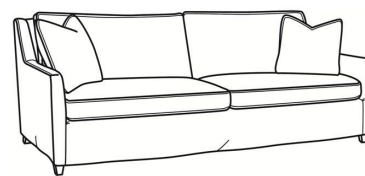

Jeremy / 2465-SC

DESCRIPTION:	Chair (29.5W)
OUTSIDE:	29.5"W x 41"D x 36"H
INSIDE:	22"W x 22"D
SEAT:	19"H
ARM:	24"H
BACK RAIL:	34.5"H
COM:	Plain: 9.50 yds Repeat of 2-14": 12.00 yds Repeat of 15-27": 13.00 yds
WEIGHT:	65 lbs

L = available in leather

SC = available slipcovered

Standard Features:

Box Border Back

May be shown with optional features

JEREMY

Standard Seat Cushion: Mayfair Seat
Standard Back Pillow: Fiber Back

Also available:

Jeremy / 2460
Sofa (84.5W)
Outside: 84.5W x 41D x 36H
Inside: 77W x 22D

Jeremy / 2461
Long Sofa (94.5W)
Outside: 94.5W x 41D x 36H
Inside: 87W x 22D

Jeremy / 2462
Apt Sofa (76.5W)
Outside: 76.5W x 41D x 36H
Inside: 69W x 22D

Jeremy / 2465
Chair (29.5W)
Outside: 29.5W x 41D x 36H
Inside: 22W x 22D

Jeremy / 2460-SC
Slipcovered Sofa (84.5W)
Outside: 84.5W x 41D x 36H
Inside: 77W x 22D

Jeremy / 2461-SC
Slipcovered Long Sofa (94.5W)
Outside: 94.5W x 41D x 36H
Inside: 87W x 22D