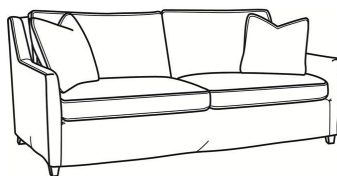

L = available in leather

SC = available slipcovered

Standard Features:

Box Border Back

May be shown with optional features

JEREMY

Standard Seat Cushion: Mayfair Seat
Standard Back Pillow: Fiber Back

Also available:

Jeremy / 2460
Sofa (84.5W)
Outside: 84.5W x 41D x 36H
Inside: 77W x 22D

Jeremy / 2461
Long Sofa (94.5W)
Outside: 94.5W x 41D x 36H
Inside: 87W x 22D

Jeremy / 2462
Apt Sofa (76.5W)
Outside: 76.5W x 41D x 36H
Inside: 69W x 22D

Jeremy / 2465
Chair (29.5W)
Outside: 29.5W x 41D x 36H
Inside: 22W x 22D

Jeremy / 2460-SC
Slipcovered Sofa (84.5W)
Outside: 84.5W x 41D x 36H
Inside: 77W x 22D

Jeremy / 2461-SC
Slipcovered Long Sofa (94.5W)
Outside: 94.5W x 41D x 36H
Inside: 87W x 22D