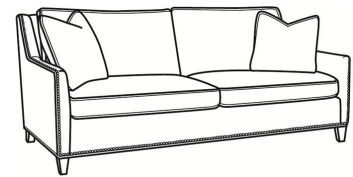

Jeremy / 2465-SC

DESCRIPTION:	Chair (29.5W)
OUTSIDE:	29.5"W x 41"D x 36"H
INSIDE:	22"W x 22"D
SEAT:	19"H
ARM:	24"H
BACK RAIL:	34.5"H
COM:	Plain: 9.50 yds Repeat of 2-14": 12.00 yds Repeat of 15-27": 13.00 yds
WEIGHT:	65 lbs

L = available in leather

SC = available slipcovered

Standard Features:

Box Border Back

May be shown with optional features

JEREMY

Standard Seat Cushion: Mayfair Seat
Standard Back Pillow: Fiber Back

Also available:

Jeremy / L2467
Leather Ottoman (25.5W X 19D)
Outside: 25.5W x 19D x 16.5H
Inside: 0W x 0D

Jeremy / 2467
Ottoman (25.5W X 19D)
Outside: 25.5W x 19D x 16.5H
Inside: 0W x 0D

Jeremy / 2467-SC
Slipcovered Ottoman (25.5W X 19D)
Outside: 25.5W x 19D x 16.5H
Inside: 0W x 0D

Jeremy / 2460
Sofa (84.5W)
Outside: 84.5W x 41D x 36H
Inside: 77W x 22D

Jeremy / 2461
Long Sofa (94.5W)
Outside: 94.5W x 41D x 36H
Inside: 87W x 22D

Jeremy / 2462
Apt Sofa (76.5W)
Outside: 76.5W x 41D x 36H
Inside: 69W x 22D