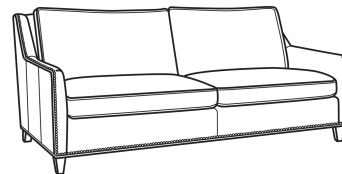

Jeremy / 2465-SC

DESCRIPTION:	Chair (29.5W)
OUTSIDE:	29.5"W x 41"D x 36"H
INSIDE:	22"W x 22"D
SEAT:	19"H
ARM:	24"H
BACK RAIL:	34.5"H
COM:	Plain: 9.50 yds Repeat of 2-14": 12.00 yds Repeat of 15-27": 13.00 yds
WEIGHT:	65 lbs

Jeremy / 2460
Sofa (84.5W)
Outside: 84.5W x 41D x 36H
Inside: 77W x 22D

Jeremy / 2461
Long Sofa (94.5W)
Outside: 94.5W x 41D x 36H
Inside: 87W x 22D

Jeremy / 2462
Apt Sofa (76.5W)
Outside: 76.5W x 41D x 36H
Inside: 69W x 22D

Jeremy / 2465
Chair (29.5W)
Outside: 29.5W x 41D x 36H
Inside: 22W x 22D

Jeremy / 2460-SC
Slipcovered Sofa (84.5W)
Outside: 84.5W x 41D x 36H
Inside: 77W x 22D

Jeremy / 2461-SC
Slipcovered Long Sofa (94.5W)
Outside: 94.5W x 41D x 36H
Inside: 87W x 22D

Jeremy / 2462-SC
Slipcovered Apt Sofa (76.5W)
Outside: 76.5W x 41D x 36H
Inside: 69W x 22D

Jeremy / L2460
Leather Sofa (84.5W)
Outside: 84.5W x 41D x 36H
Inside: 77W x 22D

Jeremy / L2461
Leather Long Sofa (94.5W)
Outside: 94.5W x 41D x 36H
Inside: 87W x 22D