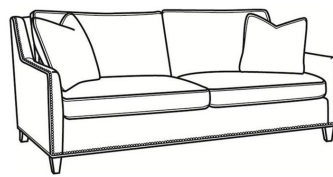

Jeremy / 2465-SC

DESCRIPTION:	Chair (29.5W)
OUTSIDE:	29.5"W x 41"D x 36"H
INSIDE:	22"W x 22"D
SEAT:	19"H
ARM:	24"H
BACK RAIL:	34.5"H
COM:	Plain: 9.50 yds Repeat of 2-14": 12.00 yds Repeat of 15-27": 13.00 yds
WEIGHT:	65 lbs

L = available in leather

SC = available slipcovered

Standard Features:

Box Border Back

May be shown with optional features

JEREMY

Standard Seat Cushion: Mayfair Seat
Standard Back Pillow: Fiber Back

Also available:

Jeremy / L2467
Leather Ottoman (25.5W X 19D)
Outside: 25.5W x 19D x 16.5H
Inside: 0W x 0D

Jeremy / 2467
Ottoman (25.5W X 19D)
Outside: 25.5W x 19D x 16.5H
Inside: 0W x 0D

Jeremy / 2467-SC
Slipcovered Ottoman (25.5W X 19D)
Outside: 25.5W x 19D x 16.5H
Inside: 0W x 0D

Jeremy / 2460
Sofa (84.5W)
Outside: 84.5W x 41D x 36H
Inside: 77W x 22D

Jeremy / 2461
Long Sofa (94.5W)
Outside: 94.5W x 41D x 36H
Inside: 87W x 22D

Jeremy / 2462
Apt Sofa (76.5W)
Outside: 76.5W x 41D x 36H
Inside: 69W x 22D