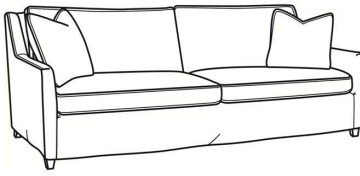

L = available in leather
SC = available slipcovered

Standard Features:

- Box Border Back
- Standard with medium nail trim
- May be shown with optional features

JEREMY

Standard Seat Cushion: Mayfair Seat
 Standard Back Pillow: Fiber Back

Also available:

Jeremy / L2467
 Leather Ottoman (25.5W X 19D)
 Outside: 25.5W x 19D x 16.5H
 Inside: 0W x 0D

Jeremy / 2467
 Ottoman (25.5W X 19D)
 Outside: 25.5W x 19D x 16.5H
 Inside: 0W x 0D

Jeremy / 2467-SC
 Slipcovered Ottoman (25.5W X 19D)
 Outside: 25.5W x 19D x 16.5H
 Inside: 0W x 0D

Jeremy / 2460
 Sofa (84.5W)
 Outside: 84.5W x 41D x 36H
 Inside: 77W x 22D

Jeremy / 2461
 Long Sofa (94.5W)
 Outside: 94.5W x 41D x 36H
 Inside: 87W x 22D

Jeremy / 2462
 Apt Sofa (76.5W)
 Outside: 76.5W x 41D x 36H
 Inside: 69W x 22D

Jeremy / 2460-SC
Slipcovered Sofa (84.5W)
Outside: 84.5W x 41D x 36H
Inside: 77W x 22D

Jeremy / 2461-SC
Slipcovered Long Sofa (94.5W)
Outside: 94.5W x 41D x 36H
Inside: 87W x 22D

Jeremy / 2462-SC
Slipcovered Apt Sofa (76.5W)
Outside: 76.5W x 41D x 36H
Inside: 69W x 22D