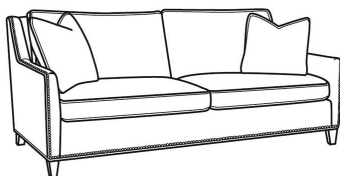

Jeremy / 2465

DESCRIPTION:	Chair (29.5W)
OUTSIDE:	29.5"W x 41"D x 36"H
INSIDE:	22"W x 22"D
SEAT:	19"H
ARM:	24"H
BACK RAIL:	34.5"H
COM:	Plain: 9.50 yds Repeat of 2-14": 12.00 yds Repeat of 15-27": 13.00 yds
WEIGHT:	65 lbs

L = available in leather
SC = available slipcovered

Standard Features:

- Box Border Back
- Standard with medium nail trim
- May be shown with optional features

JEREMY

Standard Seat Cushion: Mayfair Seat
 Standard Back Pillow: Fiber Back

Also available:

Jeremy / L2467
 Leather Ottoman (25.5W X 19D)
 Outside: 25.5W x 19D x 16.5H
 Inside: 0W x 0D

Jeremy / 2467
 Ottoman (25.5W X 19D)
 Outside: 25.5W x 19D x 16.5H
 Inside: 0W x 0D

Jeremy / 2467-SC
 Slipcovered Ottoman (25.5W X 19D)
 Outside: 25.5W x 19D x 16.5H
 Inside: 0W x 0D

Jeremy / 2460-SC
Slipcovered Sofa (84.5W)
Outside: 84.5W x 41D x 36H
Inside: 77W x 22D

Jeremy / 2461-SC
Slipcovered Long Sofa (94.5W)
Outside: 94.5W x 41D x 36H
Inside: 87W x 22D

Jeremy / 2462-SC
Slipcovered Apt Sofa (76.5W)
Outside: 76.5W x 41D x 36H
Inside: 69W x 22D