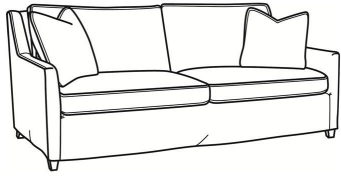

L = available in leather
SC = available slipcovered

Standard Features:

- Box Border Back
- Standard with medium nail trim
- May be shown with optional features

JEREMY

Standard Seat Cushion: Mayfair Seat
 Standard Back Pillow: Fiber Back

Also available:

Jeremy / L2467
 Leather Ottoman (25.5W X 19D)
 Outside: 25.5W x 19D x 16.5H
 Inside: 0W x 0D

Jeremy / 2467
 Ottoman (25.5W X 19D)
 Outside: 25.5W x 19D x 16.5H
 Inside: 0W x 0D

Jeremy / 2467-SC
 Slipcovered Ottoman (25.5W X 19D)
 Outside: 25.5W x 19D x 16.5H
 Inside: 0W x 0D

Jeremy / 2460
 Sofa (84.5W)
 Outside: 84.5W x 41D x 36H
 Inside: 77W x 22D

Jeremy / 2461
 Long Sofa (94.5W)
 Outside: 94.5W x 41D x 36H
 Inside: 87W x 22D

Jeremy / 2462
 Apt Sofa (76.5W)
 Outside: 76.5W x 41D x 36H
 Inside: 69W x 22D

Jeremy / 2460-SC
Slipcovered Sofa (84.5W)
Outside: 84.5W x 41D x 36H
Inside: 77W x 22D

Jeremy / 2461-SC
Slipcovered Long Sofa (94.5W)
Outside: 94.5W x 41D x 36H
Inside: 87W x 22D

Jeremy / 2462-SC
Slipcovered Apt Sofa (76.5W)
Outside: 76.5W x 41D x 36H
Inside: 69W x 22D