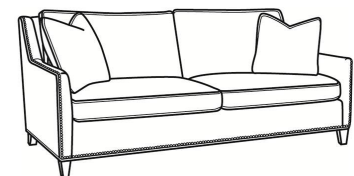

Jeremy / 2462
Apt Sofa (76.5W)
Outside: 76.5W x 41D x 36H
Inside: 69W x 22D