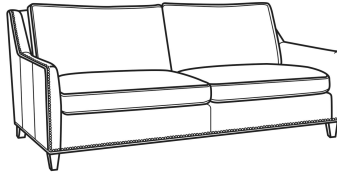

Jeremy / 2465

DESCRIPTION:	Chair (29.5W)
OUTSIDE:	29.5"W x 41"D x 36"H
INSIDE:	22"W x 22"D
SEAT:	19"H
ARM:	24"H
BACK RAIL:	34.5"H
COM:	Plain: 9.50 yds Repeat of 2-14": 12.00 yds Repeat of 15-27": 13.00 yds
WEIGHT:	65 lbs

Jeremy / 2460
 Sofa (84.5W)
 Outside: 84.5W x 41D x 36H
 Inside: 77W x 22D

Jeremy / 2461
 Long Sofa (94.5W)
 Outside: 94.5W x 41D x 36H
 Inside: 87W x 22D

Jeremy / 2462
 Apt Sofa (76.5W)
 Outside: 76.5W x 41D x 36H
 Inside: 69W x 22D

Jeremy / 2460-SC
Slipcovered Sofa (84.5W)
Outside: 84.5W x 41D x 36H
Inside: 77W x 22D

Jeremy / 2461-SC
Slipcovered Long Sofa (94.5W)
Outside: 94.5W x 41D x 36H
Inside: 87W x 22D

Jeremy / 2462-SC
Slipcovered Apt Sofa (76.5W)
Outside: 76.5W x 41D x 36H
Inside: 69W x 22D

Jeremy / 2465-SC
Slipcovered Chair (29.5W)
Outside: 29.5W x 41D x 36H
Inside: 22W x 22D

Jeremy / L2460
Leather Sofa (84.5W)
Outside: 84.5W x 41D x 36H
Inside: 77W x 22D

Jeremy / L2461
Leather Long Sofa (94.5W)
Outside: 94.5W x 41D x 36H
Inside: 87W x 22D