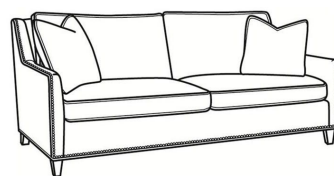

Jeremy / 2461
Long Sofa (94.5W)
Outside: 94.5W x 41D x 36H
Inside: 87W x 22D