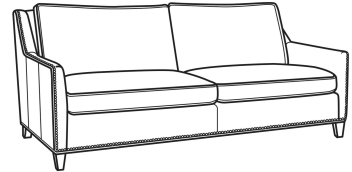

Jeremy / 2465

DESCRIPTION:	Chair (29.5W)
OUTSIDE:	29.5"W x 41"D x 36"H
INSIDE:	22"W x 22"D
SEAT:	19"H
ARM:	24"H
BACK RAIL:	34.5"H
COM:	Plain: 9.50 yds Repeat of 2-14": 12.00 yds Repeat of 15-27": 13.00 yds
WEIGHT:	65 lbs

Jeremy / 2460
 Sofa (84.5W)
 Outside: 84.5W x 41D x 36H
 Inside: 77W x 22D

Jeremy / 2461
 Long Sofa (94.5W)
 Outside: 94.5W x 41D x 36H
 Inside: 87W x 22D

Jeremy / 2462
 Apt Sofa (76.5W)
 Outside: 76.5W x 41D x 36H
 Inside: 69W x 22D

Jeremy / 2460-SC
Slipcovered Sofa (84.5W)
Outside: 84.5W x 41D x 36H
Inside: 77W x 22D

Jeremy / 2461-SC
Slipcovered Long Sofa (94.5W)
Outside: 94.5W x 41D x 36H
Inside: 87W x 22D

Jeremy / 2462-SC
Slipcovered Apt Sofa (76.5W)
Outside: 76.5W x 41D x 36H
Inside: 69W x 22D

Jeremy / 2465-SC
Slipcovered Chair (29.5W)
Outside: 29.5W x 41D x 36H
Inside: 22W x 22D

Jeremy / L2460
Leather Sofa (84.5W)
Outside: 84.5W x 41D x 36H
Inside: 77W x 22D

Jeremy / L2461
Leather Long Sofa (94.5W)
Outside: 94.5W x 41D x 36H
Inside: 87W x 22D