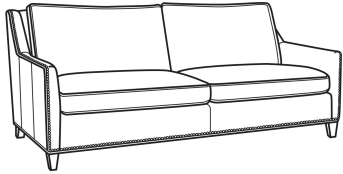

#### Also available:

Jeremy / 2460  
Sofa (84.5W)  
Outside: 84.5W x 41D x 36H  
Inside: 77W x 22D

Jeremy / 2461  
Long Sofa (94.5W)  
Outside: 94.5W x 41D x 36H  
Inside: 87W x 22D

Jeremy / 2462  
Apt Sofa (76.5W)  
Outside: 76.5W x 41D x 36H  
Inside: 69W x 22D

Jeremy / 2465  
Chair (29.5W)  
Outside: 29.5W x 41D x 36H  
Inside: 22W x 22D

Jeremy / 2460-SC  
Slipcovered Sofa (84.5W)  
Outside: 84.5W x 41D x 36H  
Inside: 77W x 22D

Jeremy / 2462-SC  
Slipcovered Apt Sofa (76.5W)  
Outside: 76.5W x 41D x 36H  
Inside: 69W x 22D

Jeremy / 2465-SC  
Slipcovered Chair (29.5W)  
Outside: 29.5W x 41D x 36H  
Inside: 22W x 22D

Jeremy / L2460  
Leather Sofa (84.5W)  
Outside: 84.5W x 41D x 36H  
Inside: 77W x 22D

Jeremy / L2461  
Leather Long Sofa (94.5W)  
Outside: 94.5W x 41D x 36H  
Inside: 87W x 22D