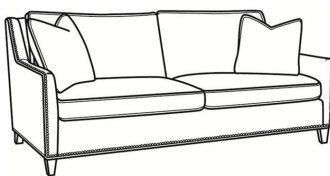

Jeremy / 2461
Long Sofa (94.5W)
Outside: 94.5W x 41D x 36H
Inside: 87W x 22D