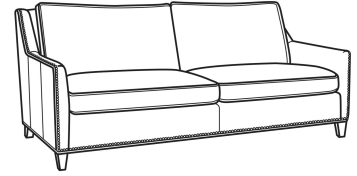

#### Also available:

Jeremy / 2460  
Sofa (84.5W)  
Outside: 84.5W x 41D x 36H  
Inside: 77W x 22D

Jeremy / 2461  
Long Sofa (94.5W)  
Outside: 94.5W x 41D x 36H  
Inside: 87W x 22D

Jeremy / 2462  
Apt Sofa (76.5W)  
Outside: 76.5W x 41D x 36H  
Inside: 69W x 22D

Jeremy / 2465  
Chair (29.5W)  
Outside: 29.5W x 41D x 36H  
Inside: 22W x 22D

Jeremy / 2460-SC  
Slipcovered Sofa (84.5W)  
Outside: 84.5W x 41D x 36H  
Inside: 77W x 22D

Jeremy / 2462-SC  
Slipcovered Apt Sofa (76.5W)  
Outside: 76.5W x 41D x 36H  
Inside: 69W x 22D

Jeremy / 2465-SC  
Slipcovered Chair (29.5W)  
Outside: 29.5W x 41D x 36H  
Inside: 22W x 22D

Jeremy / L2460  
Leather Sofa (84.5W)  
Outside: 84.5W x 41D x 36H  
Inside: 77W x 22D

Jeremy / L2461  
Leather Long Sofa (94.5W)  
Outside: 94.5W x 41D x 36H  
Inside: 87W x 22D