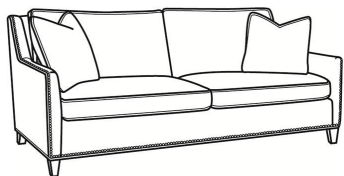

Also available:

Jeremy / 2460
Sofa (84.5W)
Outside: 84.5W x 41D x 36H
Inside: 77W x 22D