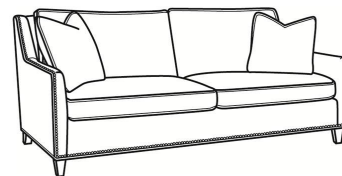

#### Standard Features:

Box Border Back

May be shown with optional features

## JEREMY

Standard Seat Cushion: Mayfair Seat  
Standard Back Pillow: Fiber Back

#### Also available:

Jeremy / 2460  
Sofa (84.5W)  
Outside: 84.5W x 41D x 36H  
Inside: 77W x 22D

Jeremy / 2461  
Long Sofa (94.5W)  
Outside: 94.5W x 41D x 36H  
Inside: 87W x 22D

Jeremy / 2462  
Apt Sofa (76.5W)  
Outside: 76.5W x 41D x 36H  
Inside: 69W x 22D