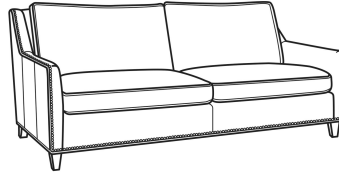

#### Also available:

Jeremy / 2460  
Sofa (84.5W)  
Outside: 84.5W x 41D x 36H  
Inside: 77W x 22D

Jeremy / 2461  
Long Sofa (94.5W)  
Outside: 94.5W x 41D x 36H  
Inside: 87W x 22D

Jeremy / 2462  
Apt Sofa (76.5W)  
Outside: 76.5W x 41D x 36H  
Inside: 69W x 22D

Jeremy / 2465  
Chair (29.5W)  
Outside: 29.5W x 41D x 36H  
Inside: 22W x 22D

Jeremy / 2460-SC  
Slipcovered Sofa (84.5W)  
Outside: 84.5W x 41D x 36H  
Inside: 77W x 22D

Jeremy / 2462-SC  
Slipcovered Apt Sofa (76.5W)  
Outside: 76.5W x 41D x 36H  
Inside: 69W x 22D

Jeremy / 2465-SC  
Slipcovered Chair (29.5W)  
Outside: 29.5W x 41D x 36H  
Inside: 22W x 22D

Jeremy / L2460  
Leather Sofa (84.5W)  
Outside: 84.5W x 41D x 36H  
Inside: 77W x 22D

Jeremy / L2461  
Leather Long Sofa (94.5W)  
Outside: 94.5W x 41D x 36H  
Inside: 87W x 22D