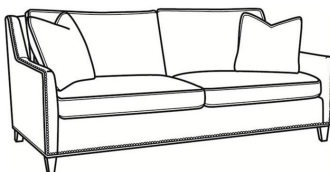

Jeremy / 2461
Long Sofa (94.5W)
Outside: 94.5W x 41D x 36H
Inside: 87W x 22D