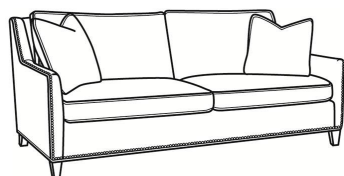

Also available:

Jeremy / 2460
Sofa (84.5W)
Outside: 84.5W x 41D x 36H
Inside: 77W x 22D