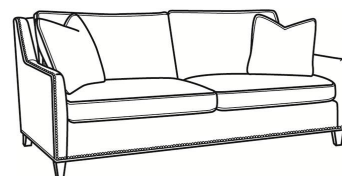

### Jeremy / 2460-SC

DESCRIPTION:	Sofa (84.5W)
OUTSIDE:	84.5"W x 41"D x 36"H
INSIDE:	77"W x 22"D
SEAT:	19"H
ARM:	24"H
BACK RAIL:	34.5"H
THROW PILLOWS:	2 - 20"
COM:	Plain: 20.00 yds Repeat of 2-14": 25.00 yds Repeat of 15-27": 27.00 yds
WEIGHT:	180 lbs

#### Standard Features:

Box Border Back

May be shown with optional features

## JEREMY

Standard Seat Cushion: Mayfair Seat  
Standard Back Pillow: Fiber Back

#### Also available:

Jeremy / 2460  
Sofa (84.5W)  
Outside: 84.5W x 41D x 36H  
Inside: 77W x 22D

Jeremy / 2461  
Long Sofa (94.5W)  
Outside: 94.5W x 41D x 36H  
Inside: 87W x 22D

Jeremy / 2462  
Apt Sofa (76.5W)  
Outside: 76.5W x 41D x 36H  
Inside: 69W x 22D