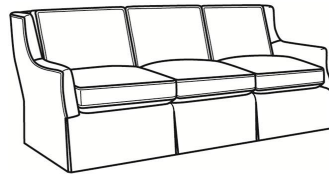

Johanna / 2275-SW

DESCRIPTION:	Swivel Chair (31W)
OUTSIDE:	31"W x 39"D x 35.5"H
INSIDE:	22.5"W x 20.5"D
SEAT:	21"H
ARM:	24"H
COM:	Plain: 9.00 yds Repeat of 2-14": 11.25 yds Repeat of 15-27": 12.25 yds
WEIGHT:	60 lbs

Standard Features:

- Box Border Back
- May be shown with optional features

JOHANNA

- Standard Seat Cushion: Comfort Down Seat
- Standard Back Pillow: Legacy Down Back

Also available:

Johanna / 2277
Ottoman (28W X 21D)
Outside: 28W x 21D x 17.5H
Inside: 0W x 0D

Johanna / 2270
Sofa (82.5W)
Outside: 82.5W x 39D x 35.5H
Inside: 74W x 20.5D

Johanna / 2274
Loveseat (57.5W)
Outside: 57.5W x 39D x 35.5H
Inside: 49W x 20.5D

Johanna / 2275
Chair (31W)
Outside: 31W x 39D x 35.5H
Inside: 22.5W x 20.5D