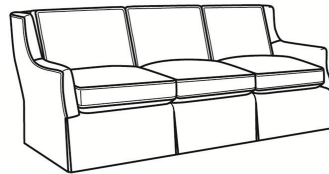

Johanna / 2275

DESCRIPTION: Chair (31W)
 OUTSIDE: 31"W x 39"D x 35.5"H
 INSIDE: 22.5"W x 20.5"D
 SEAT: 21"H
 ARM: 24"H
 COM: Plain: 9.00 yds
 Repeat of 2-14": 11.25 yds
 Repeat of 15-27": 12.25 yds
 WEIGHT: 60 lbs

Standard Features:

Box Border Back
 May be shown with optional features

JOHANNA

Standard Seat Cushion: Comfort Down Seat
 Standard Back Pillow: Legacy Down Back

Also available:

Johanna / 2277
 Ottoman (28W X 21D)
 Outside: 28W x 21D x 17.5H
 Inside: 0W x 0D

Johanna / 2270
 Sofa (82.5W)
 Outside: 82.5W x 39D x 35.5H
 Inside: 74W x 20.5D

Johanna / 2274
 Loveseat (57.5W)
 Outside: 57.5W x 39D x 35.5H
 Inside: 49W x 20.5D

Johanna / 2275-SW
 Swivel Chair (31W)
 Outside: 31W x 39D x 35.5H
 Inside: 22.5W x 20.5D