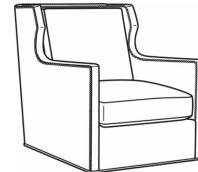

Sherwin / 2250-05

DESCRIPTION:	Chair (31W)
OUTSIDE:	31"W x 41"D x 38"H
INSIDE:	24"W x 22"D
SEAT:	19.5"H
ARM:	26"H
BACK RAIL:	38"H
COM:	Plain: 9.50 yds Repeat of 2-14": 12.00 yds Repeat of 15-27": 13.00 yds
WEIGHT:	70 lbs

L = available in leather

Standard Features:

Box Border Back

French Seamed

Standard with small nail trim

Due to the construction of this style, nails cannot be removed

May be shown with optional features

SHERWIN

Standard Seat Cushion:	Comfort Down Seat
Standard Back Pillow:	Legacy Down Back

Also available:

Sherwin / 2250-07
Ottoman (29W X 23D)
Outside: 29W x 23D x 17H
Inside: 0W x 0D

Sherwin / L2250-07
Leather Ottoman (29W X 23D)
Outside: 29W x 23D x 17H
Inside: 0W x 0D

Sherwin / 2250-05SW
Swivel Chair (31W)
Outside: 31W x 41D x 38H
Inside: 24W x 22D

Sherwin / L2250-05
Leather Chair (31W)
Outside: 31W x 41D x 38H
Inside: 24W x 22D

Sherwin / L2250-05SW
Leather Swivel Chair (31W)
Outside: 31W x 41D x 38H
Inside: 24W x 22D