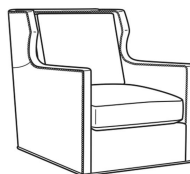

Sherwin / 2250-05

DESCRIPTION:	Chair (31W)
OUTSIDE:	31"W x 41"D x 38"H
INSIDE:	24"W x 22"D
SEAT:	19.5"H
ARM:	26"H
BACK RAIL:	38"H
COM:	Plain: 9.50 yds Repeat of 2-14": 12.00 yds Repeat of 15-27": 13.00 yds
WEIGHT:	70 lbs

L = available in leather

Standard Features:

Box Border Back

French Seamed

Standard with small nail trim

Due to the construction of this style, nails cannot be removed

May be shown with optional features

SHERWIN

Standard Seat Cushion:	Comfort Down Seat
Standard Back Pillow:	Legacy Down Back

Also available:

Sherwin / 2250-07
Ottoman (29W X 23D)
Outside: 29W x 23D x 17H
Inside: 0W x 0D

Sherwin / L2250-07
Leather Ottoman (29W X 23D)
Outside: 29W x 23D x 17H
Inside: 0W x 0D

Sherwin / 2250-05SW
Swivel Chair (31W)
Outside: 31W x 41D x 38H
Inside: 24W x 22D

Sherwin / L2250-05
Leather Chair (31W)
Outside: 31W x 41D x 38H
Inside: 24W x 22D

Sherwin / L2250-05SW
Leather Swivel Chair (31W)
Outside: 31W x 41D x 38H
Inside: 24W x 22D