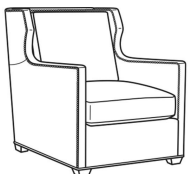

Sherwin / 2250-05

DESCRIPTION:	Chair (31W)
OUTSIDE:	31"W x 41"D x 38"H
INSIDE:	24"W x 22"D
SEAT:	19.5"H
ARM:	26"H
BACK RAIL:	38"H
COM:	Plain: 9.50 yds Repeat of 2-14": 12.00 yds Repeat of 15-27": 13.00 yds
WEIGHT:	70 lbs

L = available in leather

Standard Features:

Box Border Back

French Seamed

Standard with small nail trim

Due to the construction of this style, nails cannot be removed

May be shown with optional features

SHERWIN

Standard Seat Cushion:	Comfort Down Seat
Standard Back Pillow:	Legacy Down Back

Also available:

Sherwin / 2250-07
Ottoman (29W X 23D)
Outside: 29W x 23D x 17H
Inside: 0W x 0D

Sherwin / L2250-07
Leather Ottoman (29W X 23D)
Outside: 29W x 23D x 17H
Inside: 0W x 0D

Sherwin / 2250-05SW
Swivel Chair (31W)
Outside: 31W x 41D x 38H
Inside: 24W x 22D

Sherwin / L2250-05
Leather Chair (31W)
Outside: 31W x 41D x 38H
Inside: 24W x 22D

Sherwin / L2250-05SW
Leather Swivel Chair (31W)
Outside: 31W x 41D x 38H
Inside: 24W x 22D