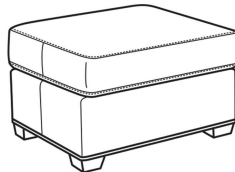

Sherwin / 2250-05

DESCRIPTION:	Chair (31W)
OUTSIDE:	31"W x 41"D x 38"H
INSIDE:	24"W x 22"D
SEAT:	19.5"H
ARM:	26"H
BACK RAIL:	38"H
COM:	Plain: 9.50 yds Repeat of 2-14": 12.00 yds Repeat of 15-27": 13.00 yds
WEIGHT:	70 lbs

L = available in leather

Standard Features:

Box Border Back

French Seamed

Standard with small nail trim

Due to the construction of this style, nails cannot be removed

May be shown with optional features

SHERWIN

Standard Seat Cushion:	Comfort Down Seat
Standard Back Pillow:	Legacy Down Back

Also available:

Sherwin / 2250-07
Ottoman (29W X 23D)
Outside: 29W x 23D x 17H
Inside: 0W x 0D

Sherwin / L2250-07
Leather Ottoman (29W X 23D)
Outside: 29W x 23D x 17H
Inside: 0W x 0D

Sherwin / 2250-05SW
Swivel Chair (31W)
Outside: 31W x 41D x 38H
Inside: 24W x 22D

Sherwin / L2250-05
Leather Chair (31W)
Outside: 31W x 41D x 38H
Inside: 24W x 22D

Sherwin / L2250-05SW
Leather Swivel Chair (31W)
Outside: 31W x 41D x 38H
Inside: 24W x 22D