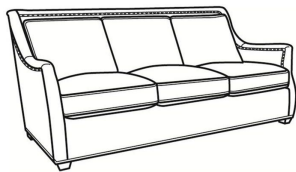

Marcoux / 2025-SW

DESCRIPTION:	Swivel Chair (34W)
OUTSIDE:	34"W x 41"D x 39"H
INSIDE:	23"W x 21.5"D
SEAT:	20"H
ARM:	26.5"H
COM:	Plain: 10.00 yds Repeat of 2-14": 12.50 yds Repeat of 15-27": 13.50 yds
WEIGHT:	80 lbs

L = available in leather

Standard Features:

Knife Edge Back

May be shown with optional features

MARCOUX

Standard Seat Cushion: Comfort Down Seat
Standard Back Pillow: Legacy Down Back

Also available:

Marcoux / L2027
Leather Ottoman (29W X 23D)
Outside: 29W x 23D x 17H
Inside: 0W x 0D

Marcoux / 2027
Ottoman (29W X 23D)
Outside: 29W x 23D x 17H
Inside: 0W x 0D

Marcoux / 2020
Sofa (85.5W)
Outside: 85.5W x 41D x 39H
Inside: 76W x 21.5D

Marcoux / 2021
Long Sofa (97.5W)
Outside: 97.5W x 41D x 39H
Inside: 88W x 21.5D

Marcoux / 2025
Chair (34W)
Outside: 34W x 41D x 39H
Inside: 23W x 21.5D

Marcoux / L2025
Leather Chair (34W)
Outside: 34W x 41D x 39H
Inside: 23W x 21.5D

Marcoux / L2025-SW
Leather Swivel Chair (34W)
Outside: 34W x 41D x 39H
Inside: 23W x 21.5D