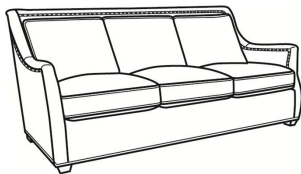

Marcoux / 2021

DESCRIPTION: Long Sofa (97.5W)
 OUTSIDE: 97.5"W x 41"D x 39"H
 INSIDE: 88"W x 21.5"D
 SEAT: 20"H
 ARM: 26.5"H
 COM: Plain: 25.00 yds
 Repeat of 2-14": 31.25 yds
 Repeat of 15-27": 33.75 yds
 WEIGHT: 170 lbs

L = available in leather

Standard Features:

Knife Edge Back

May be shown with optional features

Standard Seat Cushion: **MARCOUX** Comfort Down Seat
 Standard Back Pillow: Legacy Down Back

Also available:

Marcoux / 2020
 Sofa (85.5W)
 Outside: 85.5W x 41D x 39H
 Inside: 76W x 21.5D

Marcoux / 2025
 Chair (34W)
 Outside: 34W x 41D x 39H
 Inside: 23W x 21.5D

Marcoux / 2025-SW
 Swivel Chair (34W)
 Outside: 34W x 41D x 39H
 Inside: 23W x 21.5D

Marcoux / L2025
 Leather Chair (34W)
 Outside: 34W x 41D x 39H
 Inside: 23W x 21.5D

Marcoux / L2025-SW
 Leather Swivel Chair (34W)
 Outside: 34W x 41D x 39H
 Inside: 23W x 21.5D