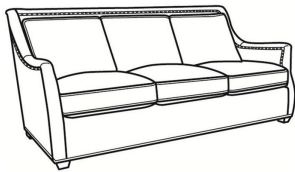

Marcoux / 2020

DESCRIPTION: Sofa (85.5W)
 OUTSIDE: 85.5"W x 41"D x 39"H
 INSIDE: 76"W x 21.5"D
 SEAT: 20"H
 ARM: 26.5"H
 COM: Plain: 20.00 yds
 Repeat of 2-14": 25.00 yds
 Repeat of 15-27": 27.00 yds
 WEIGHT: 165 lbs

L = available in leather

Standard Features:

Knife Edge Back

May be shown with optional features

MARCOUX
 Standard Seat Cushion: Comfort Down Seat
 Standard Back Pillow: Legacy Down Back

Also available:

Marcoux / 2021
 Long Sofa (97.5W)
 Outside: 97.5W x 41D x 39H
 Inside: 88W x 21.5D

Marcoux / 2025
 Chair (34W)
 Outside: 34W x 41D x 39H
 Inside: 23W x 21.5D

Marcoux / 2025-SW
 Swivel Chair (34W)
 Outside: 34W x 41D x 39H
 Inside: 23W x 21.5D

Marcoux / L2025
 Leather Chair (34W)
 Outside: 34W x 41D x 39H
 Inside: 23W x 21.5D

Marcoux / L2025-SW
 Leather Swivel Chair (34W)
 Outside: 34W x 41D x 39H
 Inside: 23W x 21.5D