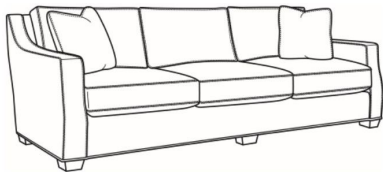

**Barrett / 1990-00**

DESCRIPTION:	Sofa (90.5W)
OUTSIDE:	90.5"W x 43.5"D x 35.5"H
INSIDE:	78"W x 24"D
SEAT:	21"H
ARM:	26.5"H
BACK RAIL:	34.5"H
THROW PILLOWS:	2 - 20"
COM:	Plain: 23.50 yds Repeat of 2-14": 29.50 yds Repeat of 15-27": 31.75 yds
WEIGHT:	160 lbs

**L** = available in leather

**Standard Features:**

Box Border Back

Saddle-Stitched

Due to the convergence on track arm, plaids and stripes are not recommended for this frame

May be shown with optional features

**BARRETT**

Standard Seat Cushion:	Comfort Down Seat
Standard Back Pillow:	Comfort Down Back

Also available:

Barrett / 1990-01  
Long Sofa (105W)  
Outside: 105W x 43.5D x 35.5H  
Inside: 92.5W x 24D

Barrett / 1990-22  
Apt Sofa (78.5W)  
Outside: 78.5W x 43.5D x 35.5H  
Inside: 66W x 24D