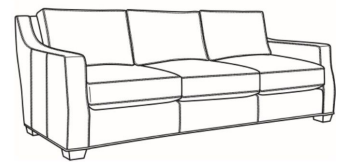

**Barrett / 1990-00**

DESCRIPTION:	Sofa (90.5W)
OUTSIDE:	90.5"W x 43.5"D x 35.5"H
INSIDE:	78"W x 24"D
SEAT:	21"H
ARM:	26.5"H
BACK RAIL:	34.5"H
THROW PILLOWS:	2 - 20"
COM:	Plain: 23.50 yds Repeat of 2-14": 29.50 yds Repeat of 15-27": 31.75 yds
WEIGHT:	160 lbs

**L** = available in leather

**Standard Features:**

Box Border Back

Saddle-Stitched

Due to the convergence on track arm, plaids and stripes are not recommended for this frame

May be shown with optional features

**BARRETT**

Standard Seat Cushion:	Comfort Down Seat
Standard Back Pillow:	Comfort Down Back

Also available:

Barrett / 1990-01  
Long Sofa (105W)  
Outside: 105W x 43.5D x 35.5H  
Inside: 92.5W x 24D

Barrett / 1990-22  
Apt Sofa (78.5W)  
Outside: 78.5W x 43.5D x 35.5H  
Inside: 66W x 24D

Barrett / L1990-00  
Leather Sofa (90.5W)  
Outside: 90.5W x 43.5D x 35.5H  
Inside: 78W x 24D

Barrett / L1990-01  
Leather Long Sofa (105W)  
Outside: 105W x 43.5D x 35.5H  
Inside: 92.5W x 24D

Barrett / L1990-22  
Leather Apt Sofa (78.5W)  
Outside: 78.5W x 43.5D x 35.5H  
Inside: 66W x 24D