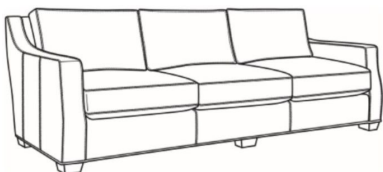

**Barrett / 1990-00**

DESCRIPTION:	Sofa (90.5W)
OUTSIDE:	90.5"W x 43.5"D x 35.5"H
INSIDE:	78"W x 24"D
SEAT:	21"H
ARM:	26.5"H
BACK RAIL:	34.5"H
THROW PILLOWS:	2 - 20"
COM:	Plain: 23.50 yds Repeat of 2-14": 29.50 yds Repeat of 15-27": 31.75 yds
WEIGHT:	160 lbs

**L** = available in leather

**Standard Features:**

Box Border Back

Saddle-Stitched

Due to the convergence on track arm, plaids and stripes are not recommended for this frame

May be shown with optional features

**BARRETT**

Standard Seat Cushion:	Comfort Down Seat
Standard Back Pillow:	Comfort Down Back

Also available:

Barrett / 1990-01  
Long Sofa (105W)  
Outside: 105W x 43.5D x 35.5H  
Inside: 92.5W x 24D

Barrett / 1990-22  
Apt Sofa (78.5W)  
Outside: 78.5W x 43.5D x 35.5H  
Inside: 66W x 24D

Barrett / L1990-00  
Leather Sofa (90.5W)  
Outside: 90.5W x 43.5D x 35.5H  
Inside: 78W x 24D

Barrett / L1990-01  
Leather Long Sofa (105W)  
Outside: 105W x 43.5D x 35.5H  
Inside: 92.5W x 24D

Barrett / L1990-22  
Leather Apt Sofa (78.5W)  
Outside: 78.5W x 43.5D x 35.5H  
Inside: 66W x 24D