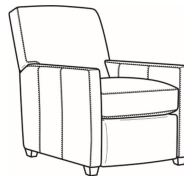

Malcolm / 1775-05  
 Chair (30.5W)  
 Outside: 30.5W x 39D x 36.5H  
 Inside: 22W x 22D

Malcolm / 1775-05CH  
 Channel Back Chair (30.5W)  
 Outside: 30.5W x 39D x 36.5H  
 Inside: 22W x 22D

Malcolm / 1775-05CHMR  
 Manual Recliner Chnl Bk (30W)  
 Outside: 30W x 41.5D x 38.5H  
 Inside: 22.5W x 22D

Malcolm / 1775-05PR  
 Power Recliner (30W)  
 Outside: 30W x 41.5D x 38.5H  
 Inside: 22.5W x 22D

Malcolm / 1775-05SW  
 Swivel Chair (30.5W)  
 Outside: 30.5W x 39D x 36.5H  
 Inside: 22W x 22D

Malcolm / 1775-05SWCH  
 Channel Back SW Chair (30.5W)  
 Outside: 30.5W x 39D x 36.5H  
 Inside: 22W x 22D

Malcolm / 1775-05SC  
 Slipcovered Chair (30.5W)  
 Outside: 30.5W x 39D x 36.5H  
 Inside: 22W x 22D

Malcolm / L1775-05  
 Leather Chair (30.5W)  
 Outside: 30.5W x 39D x 36.5H  
 Inside: 22W x 22D

Malcolm / L1775-05CH  
 Leather Channel Back Chair (30.5W)  
 Outside: 30.5W x 39D x 36.5H  
 Inside: 22W x 22D

Malcolm / L1775-05CHMR  
 Leather Manual Recliner Chnl Bk (30W)  
 Outside: 30W x 41.5D x 38.5H  
 Inside: 22.5W x 22D

Malcolm / L1775-05CHPR  
 Leather Power Recliner Chnl Bk (30W)  
 Outside: 30W x 41.5D x 38.5H  
 Inside: 22.5W x 22D