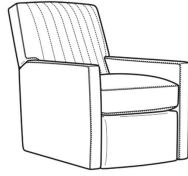

Also available:

Malcolm / L1775-07  
 Leather Ottoman (27W X 22D)  
 Outside: 27W x 22D x 17H  
 Inside: 0W x 0D

Malcolm / 1775-07  
 Ottoman (27W X 22D)  
 Outside: 27W x 22D x 17H  
 Inside: 0W x 0D

Malcolm / 1775-07SC  
 Slipcovered Ottoman (27W X 22D)  
 Outside: 27W x 22D x 17H  
 Inside: 0W x 0D

Malcolm / 1775-05  
 Chair (30.5W)  
 Outside: 30.5W x 39D x 36.5H  
 Inside: 22W x 22D

Malcolm / 1775-05CH  
 Channel Back Chair (30.5W)  
 Outside: 30.5W x 39D x 36.5H  
 Inside: 22W x 22D

Malcolm / 1775-05CHMR  
 Manual Recliner Chnl Bk (30W)  
 Outside: 30W x 41.5D x 38.5H  
 Inside: 22.5W x 22D

Malcolm / 1775-05CHPR  
 Power Recliner Chnl Bk (30W)  
 Outside: 30W x 41.5D x 38.5H  
 Inside: 22.5W x 22D

Malcolm / 1775-05CHSWMR  
 Sw Manual Recliner Chnl Bk (30W)  
 Outside: 30W x 41.5D x 38.5H  
 Inside: 22.5W x 22D

Malcolm / 1775-05PR  
 Power Recliner (30W)  
 Outside: 30W x 41.5D x 38.5H  
 Inside: 22.5W x 22D

Malcolm / 1775-05SW  
 Swivel Chair (30.5W)  
 Outside: 30.5W x 39D x 36.5H  
 Inside: 22W x 22D

Malcolm / 1775-05SWCH  
 Channel Back SW Chair (30.5W)  
 Outside: 30.5W x 39D x 36.5H  
 Inside: 22W x 22D