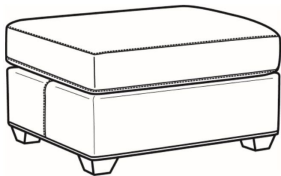

**Malcolm / 1775-05SWSC**

DESCRIPTION:	Swivel Chair (30.5W)
OUTSIDE:	30.5"W x 39"D x 36.5"H
INSIDE:	22"W x 22"D
SEAT:	19"H
ARM:	24"H
COM:	Plain: 8.00 yds Repeat of 2-14": 10.00 yds Repeat of 15-27": 11.00 yds
WEIGHT:	55 lbs

Also available:

Malcolm / L1775-07  
 Leather Ottoman (27W X 22D)  
 Outside: 27W x 22D x 17H  
 Inside: 0W x 0D

Malcolm / 1775-07  
 Ottoman (27W X 22D)  
 Outside: 27W x 22D x 17H  
 Inside: 0W x 0D

Malcolm / 1775-07SC  
 Slipcovered Ottoman (27W X 22D)  
 Outside: 27W x 22D x 17H  
 Inside: 0W x 0D

Malcolm / 1775-05  
 Chair (30.5W)  
 Outside: 30.5W x 39D x 36.5H  
 Inside: 22W x 22D

Malcolm / 1775-05CH  
 Channel Back Chair (30.5W)  
 Outside: 30.5W x 39D x 36.5H  
 Inside: 22W x 22D

Malcolm / 1775-05CHMR  
 Manual Recliner Chnl Bk (30W)  
 Outside: 30W x 41.5D x 38.5H  
 Inside: 22.5W x 22D

Malcolm / L1775-05SWMR  
Leather Swivel Manual Recliner (30W)  
Outside: 30W x 41.5D x 38.5H  
Inside: 22.5W x 22D

Malcolm / L1775-05SWPR  
Leather Swivel Power Recliner (30W)  
Outside: 30W x 41.5D x 38.5H  
Inside: 22.5W x 22D