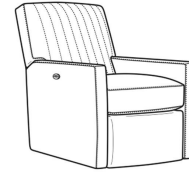

Also available:

Malcolm / L1775-07  
 Leather Ottoman (27W X 22D)  
 Outside: 27W x 22D x 17H  
 Inside: 0W x 0D

Malcolm / 1775-07  
 Ottoman (27W X 22D)  
 Outside: 27W x 22D x 17H  
 Inside: 0W x 0D

Malcolm / 1775-07SC  
 Slipcovered Ottoman (27W X 22D)  
 Outside: 27W x 22D x 17H  
 Inside: 0W x 0D

Malcolm / 1775-05  
 Chair (30.5W)  
 Outside: 30.5W x 39D x 36.5H  
 Inside: 22W x 22D

Malcolm / 1775-05CH  
 Channel Back Chair (30.5W)  
 Outside: 30.5W x 39D x 36.5H  
 Inside: 22W x 22D

Malcolm / 1775-05CHMR  
 Manual Recliner Chnl Bk (30W)  
 Outside: 30W x 41.5D x 38.5H  
 Inside: 22.5W x 22D

Malcolm / 1775-05CHPR  
 Power Recliner Chnl Bk (30W)  
 Outside: 30W x 41.5D x 38.5H  
 Inside: 22.5W x 22D

Malcolm / 1775-05CHSWMR  
 Sw Manual Recliner Chnl Bk (30W)  
 Outside: 30W x 41.5D x 38.5H  
 Inside: 22.5W x 22D

Malcolm / 1775-05CHSWPR  
 Sw Power Recliner Chnl Bk (30W)  
 Outside: 30W x 41.5D x 38.5H  
 Inside: 22.5W x 22D

Malcolm / 1775-05MR  
 Manual Recliner (30W)  
 Outside: 30W x 41.5D x 38.5H  
 Inside: 22.5W x 22D