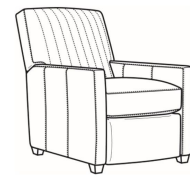

Malcolm / 1775-05  
 Chair (30.5W)  
 Outside: 30.5W x 39D x 36.5H  
 Inside: 22W x 22D

Malcolm / 1775-05CH  
 Channel Back Chair (30.5W)  
 Outside: 30.5W x 39D x 36.5H  
 Inside: 22W x 22D

Malcolm / 1775-05CHMR  
 Manual Recliner Chnl Bk (30W)  
 Outside: 30W x 41.5D x 38.5H  
 Inside: 22.5W x 22D

Malcolm / 1775-05CHPR  
 Power Recliner Chnl Bk (30W)  
 Outside: 30W x 41.5D x 38.5H  
 Inside: 22.5W x 22D

Malcolm / 1775-05MR  
 Manual Recliner (30W)  
 Outside: 30W x 41.5D x 38.5H  
 Inside: 22.5W x 22D

Malcolm / 1775-05PR  
 Power Recliner (30W)  
 Outside: 30W x 41.5D x 38.5H  
 Inside: 22.5W x 22D

Malcolm / 1775-05SW  
 Swivel Chair (30.5W)  
 Outside: 30.5W x 39D x 36.5H  
 Inside: 22W x 22D

Malcolm / 1775-05SWCH  
 Channel Back SW Chair (30.5W)  
 Outside: 30.5W x 39D x 36.5H  
 Inside: 22W x 22D

Malcolm / 1775-05SC  
 Slipcovered Chair (30.5W)  
 Outside: 30.5W x 39D x 36.5H  
 Inside: 22W x 22D

Malcolm / L1775-05  
 Leather Chair (30.5W)  
 Outside: 30.5W x 39D x 36.5H  
 Inside: 22W x 22D

Malcolm / L1775-05CH  
 Leather Channel Back Chair (30.5W)  
 Outside: 30.5W x 39D x 36.5H  
 Inside: 22W x 22D