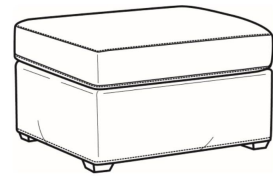

**Malcolm / 1775-05SWSC**

DESCRIPTION:	Swivel Chair (30.5W)
OUTSIDE:	30.5"W x 39"D x 36.5"H
INSIDE:	22"W x 22"D
SEAT:	19"H
ARM:	24"H
COM:	Plain: 8.00 yds Repeat of 2-14": 10.00 yds Repeat of 15-27": 11.00 yds
WEIGHT:	55 lbs

Also available:

Malcolm / L1775-07  
 Leather Ottoman (27W X 22D)  
 Outside: 27W x 22D x 17H  
 Inside: 0W x 0D

Malcolm / 1775-07  
 Ottoman (27W X 22D)  
 Outside: 27W x 22D x 17H  
 Inside: 0W x 0D

Malcolm / 1775-07SC  
 Slipcovered Ottoman (27W X 22D)  
 Outside: 27W x 22D x 17H  
 Inside: 0W x 0D

Malcolm / 1775-05  
 Chair (30.5W)  
 Outside: 30.5W x 39D x 36.5H  
 Inside: 22W x 22D

Malcolm / 1775-05CH  
 Channel Back Chair (30.5W)  
 Outside: 30.5W x 39D x 36.5H  
 Inside: 22W x 22D

Malcolm / 1775-05CHMR  
 Manual Recliner Chnl Bk (30W)  
 Outside: 30W x 41.5D x 38.5H  
 Inside: 22.5W x 22D