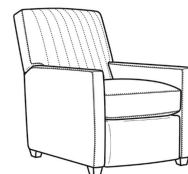

**Malcolm / 1775-05SWSC**

DESCRIPTION:	Swivel Chair (30.5W)
OUTSIDE:	30.5"W x 39"D x 36.5"H
INSIDE:	22"W x 22"D
SEAT:	19"H
ARM:	24"H
COM:	Plain: 8.00 yds Repeat of 2-14": 10.00 yds Repeat of 15-27": 11.00 yds
WEIGHT:	55 lbs

Also available:

Malcolm / L1775-07  
 Leather Ottoman (27W X 22D)  
 Outside: 27W x 22D x 17H  
 Inside: 0W x 0D

Malcolm / 1775-07  
 Ottoman (27W X 22D)  
 Outside: 27W x 22D x 17H  
 Inside: 0W x 0D

Malcolm / 1775-07SC  
 Slipcovered Ottoman (27W X 22D)  
 Outside: 27W x 22D x 17H  
 Inside: 0W x 0D

Malcolm / 1775-05  
 Chair (30.5W)  
 Outside: 30.5W x 39D x 36.5H  
 Inside: 22W x 22D

Malcolm / 1775-05CH  
 Channel Back Chair (30.5W)  
 Outside: 30.5W x 39D x 36.5H  
 Inside: 22W x 22D

Malcolm / 1775-05CHMR  
 Manual Recliner Chnl Bk (30W)  
 Outside: 30W x 41.5D x 38.5H  
 Inside: 22.5W x 22D

Malcolm / 1775-05PR  
 Power Recliner (30W)  
 Outside: 30W x 41.5D x 38.5H  
 Inside: 22.5W x 22D

Malcolm / 1775-05SW  
 Swivel Chair (30.5W)  
 Outside: 30.5W x 39D x 36.5H  
 Inside: 22W x 22D

Malcolm / 1775-05SWCH  
 Channel Back SW Chair (30.5W)  
 Outside: 30.5W x 39D x 36.5H  
 Inside: 22W x 22D