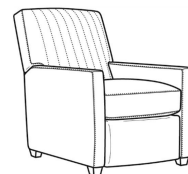

**Malcolm / 1775-05SWSC**

DESCRIPTION:	Swivel Chair (30.5W)
OUTSIDE:	30.5"W x 39"D x 36.5"H
INSIDE:	22"W x 22"D
SEAT:	19"H
ARM:	24"H
COM:	Plain: 8.00 yds Repeat of 2-14": 10.00 yds Repeat of 15-27": 11.00 yds
WEIGHT:	55 lbs

Also available:

Malcolm / L1775-07  
 Leather Ottoman (27W X 22D)  
 Outside: 27W x 22D x 17H  
 Inside: 0W x 0D

Malcolm / 1775-07  
 Ottoman (27W X 22D)  
 Outside: 27W x 22D x 17H  
 Inside: 0W x 0D

Malcolm / 1775-07SC  
 Slipcovered Ottoman (27W X 22D)  
 Outside: 27W x 22D x 17H  
 Inside: 0W x 0D

Malcolm / 1775-05  
 Chair (30.5W)  
 Outside: 30.5W x 39D x 36.5H  
 Inside: 22W x 22D

Malcolm / 1775-05CH  
 Channel Back Chair (30.5W)  
 Outside: 30.5W x 39D x 36.5H  
 Inside: 22W x 22D

Malcolm / 1775-05CHMR  
 Manual Recliner Chnl Bk (30W)  
 Outside: 30W x 41.5D x 38.5H  
 Inside: 22.5W x 22D

Malcolm / 1775-05CHPR  
 Power Recliner Chnl Bk (30W)  
 Outside: 30W x 41.5D x 38.5H  
 Inside: 22.5W x 22D

Malcolm / 1775-05CHSWMR  
 Sw Manual Recliner Chnl Bk (30W)  
 Outside: 30W x 41.5D x 38.5H  
 Inside: 22.5W x 22D