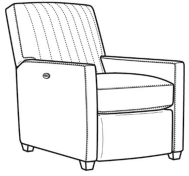

**Malcolm / 1775-05SWSC**

DESCRIPTION:	Swivel Chair (30.5W)
OUTSIDE:	30.5"W x 39"D x 36.5"H
INSIDE:	22"W x 22"D
SEAT:	19"H
ARM:	24"H
COM:	Plain: 8.00 yds Repeat of 2-14": 10.00 yds Repeat of 15-27": 11.00 yds
WEIGHT:	55 lbs

Also available:

Malcolm / L1775-07  
 Leather Ottoman (27W X 22D)  
 Outside: 27W x 22D x 17H  
 Inside: 0W x 0D

Malcolm / 1775-07  
 Ottoman (27W X 22D)  
 Outside: 27W x 22D x 17H  
 Inside: 0W x 0D

Malcolm / 1775-07SC  
 Slipcovered Ottoman (27W X 22D)  
 Outside: 27W x 22D x 17H  
 Inside: 0W x 0D

Malcolm / 1775-05  
 Chair (30.5W)  
 Outside: 30.5W x 39D x 36.5H  
 Inside: 22W x 22D

Malcolm / 1775-05CH  
 Channel Back Chair (30.5W)  
 Outside: 30.5W x 39D x 36.5H  
 Inside: 22W x 22D

Malcolm / 1775-05CHMR  
 Manual Recliner Chnl Bk (30W)  
 Outside: 30W x 41.5D x 38.5H  
 Inside: 22.5W x 22D

Malcolm / 1775-05CHPR  
 Power Recliner Chnl Bk (30W)  
 Outside: 30W x 41.5D x 38.5H  
 Inside: 22.5W x 22D

Malcolm / 1775-05CHSWMR  
 Sw Manual Recliner Chnl Bk (30W)  
 Outside: 30W x 41.5D x 38.5H  
 Inside: 22.5W x 22D