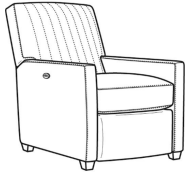

**Malcolm / 1775-05SWSC**

DESCRIPTION:	Swivel Chair (30.5W)
OUTSIDE:	30.5"W x 39"D x 36.5"H
INSIDE:	22"W x 22"D
SEAT:	19"H
ARM:	24"H
COM:	Plain: 8.00 yds Repeat of 2-14": 10.00 yds Repeat of 15-27": 11.00 yds
WEIGHT:	55 lbs

Also available:

Malcolm / L1775-07  
 Leather Ottoman (27W X 22D)  
 Outside: 27W x 22D x 17H  
 Inside: 0W x 0D

Malcolm / 1775-07  
 Ottoman (27W X 22D)  
 Outside: 27W x 22D x 17H  
 Inside: 0W x 0D

Malcolm / 1775-07SC  
 Slipcovered Ottoman (27W X 22D)  
 Outside: 27W x 22D x 17H  
 Inside: 0W x 0D

Malcolm / 1775-05  
 Chair (30.5W)  
 Outside: 30.5W x 39D x 36.5H  
 Inside: 22W x 22D

Malcolm / 1775-05CH  
 Channel Back Chair (30.5W)  
 Outside: 30.5W x 39D x 36.5H  
 Inside: 22W x 22D

Malcolm / 1775-05CHMR  
 Manual Recliner Chnl Bk (30W)  
 Outside: 30W x 41.5D x 38.5H  
 Inside: 22.5W x 22D

Malcolm / 1775-05PR  
 Power Recliner (30W)  
 Outside: 30W x 41.5D x 38.5H  
 Inside: 22.5W x 22D

Malcolm / 1775-05SW  
 Swivel Chair (30.5W)  
 Outside: 30.5W x 39D x 36.5H  
 Inside: 22W x 22D

Malcolm / 1775-05SWCH  
 Channel Back SW Chair (30.5W)  
 Outside: 30.5W x 39D x 36.5H  
 Inside: 22W x 22D