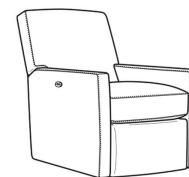

Malcolm / 1775-05CHSWPR  
 Sw Power Recliner Chnl Bk (30W)  
 Outside: 30W x 41.5D x 38.5H  
 Inside: 22.5W x 22D

Malcolm / 1775-05MR  
 Manual Recliner (30W)  
 Outside: 30W x 41.5D x 38.5H  
 Inside: 22.5W x 22D

Malcolm / 1775-05PR  
 Power Recliner (30W)  
 Outside: 30W x 41.5D x 38.5H  
 Inside: 22.5W x 22D

Malcolm / 1775-05SW  
 Swivel Chair (30.5W)  
 Outside: 30.5W x 39D x 36.5H  
 Inside: 22W x 22D

Malcolm / 1775-05SWCH  
 Channel Back SW Chair (30.5W)  
 Outside: 30.5W x 39D x 36.5H  
 Inside: 22W x 22D

Malcolm / 1775-05SWMR  
 Swivel Manual Recliner (30W)  
 Outside: 30W x 41.5D x 38.5H  
 Inside: 22.5W x 22D

Malcolm / 1775-05SWPR  
 Swivel Power Recliner (30W)  
 Outside: 30W x 41.5D x 38.5H  
 Inside: 22.5W x 22D

Malcolm / 1775-05SC  
 Slipcovered Chair (30.5W)  
 Outside: 30.5W x 39D x 36.5H  
 Inside: 22W x 22D

Malcolm / L1775-05  
 Leather Chair (30.5W)  
 Outside: 30.5W x 39D x 36.5H  
 Inside: 22W x 22D

Malcolm / L1775-05CH  
 Leather Channel Back Chair (30.5W)  
 Outside: 30.5W x 39D x 36.5H  
 Inside: 22W x 22D