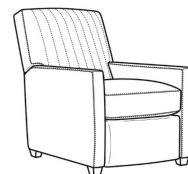

Malcolm / 1775-05SC

DESCRIPTION:	Chair (30.5W)
OUTSIDE:	30.5"W x 39"D x 36.5"H
INSIDE:	22"W x 22"D
SEAT:	19"H
ARM:	24"H
COM:	Plain: 8.00 yds Repeat of 2-14": 10.00 yds Repeat of 15-27": 11.00 yds
WEIGHT:	55 lbs

Malcolm / 1775-07
 Ottoman (27W X 22D)
 Outside: 27W x 22D x 17H
 Inside: 0W x 0D

Malcolm / 1775-07SC
 Slipcovered Ottoman (27W X 22D)
 Outside: 27W x 22D x 17H
 Inside: 0W x 0D

Malcolm / 1775-05
 Chair (30.5W)
 Outside: 30.5W x 39D x 36.5H
 Inside: 22W x 22D

Malcolm / 1775-05CH
 Channel Back Chair (30.5W)
 Outside: 30.5W x 39D x 36.5H
 Inside: 22W x 22D

Malcolm / 1775-05CHMR
 Manual Recliner Chnl Bk (30W)
 Outside: 30W x 41.5D x 38.5H
 Inside: 22.5W x 22D

Malcolm / 1775-05CHPR
 Power Recliner Chnl Bk (30W)
 Outside: 30W x 41.5D x 38.5H
 Inside: 22.5W x 22D

Malcolm / 1775-05MR
 Manual Recliner (30W)
 Outside: 30W x 41.5D x 38.5H
 Inside: 22.5W x 22D

Malcolm / 1775-05PR
 Power Recliner (30W)
 Outside: 30W x 41.5D x 38.5H
 Inside: 22.5W x 22D

Malcolm / 1775-05SW
 Swivel Chair (30.5W)
 Outside: 30.5W x 39D x 36.5H
 Inside: 22W x 22D