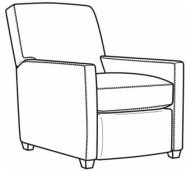

**Malcolm / 1775-05PR**

DESCRIPTION:	Power Recliner (30W)
OUTSIDE:	30"W x 41.5"D x 38.5"H
INSIDE:	22.5"W x 22"D
SEAT:	21.5"H
ARM:	24.5"H
COM:	Plain: 8.00 yds Repeat of 2-14": 10.00 yds Repeat of 15-27": 11.00 yds
WEIGHT:	95 lbs

Malcolm / 1775-07SC  
Slipcovered Ottoman (27W X 22D)  
Outside: 27W x 22D x 17H  
Inside: 0W x 0D

Malcolm / 1775-05  
Chair (30.5W)  
Outside: 30.5W x 39D x 36.5H  
Inside: 22W x 22D

Malcolm / 1775-05CH  
Channel Back Chair (30.5W)  
Outside: 30.5W x 39D x 36.5H  
Inside: 22W x 22D

Malcolm / 1775-05CHMR  
Manual Recliner Chnl Bk (30W)  
Outside: 30W x 41.5D x 38.5H  
Inside: 22.5W x 22D

Malcolm / 1775-05CHPR  
 Power Recliner Chnl Bk (30W)  
 Outside: 30W x 41.5D x 38.5H  
 Inside: 22.5W x 22D

Malcolm / 1775-05MR  
 Manual Recliner (30W)  
 Outside: 30W x 41.5D x 38.5H  
 Inside: 22.5W x 22D

Malcolm / 1775-05SW  
 Swivel Chair (30.5W)  
 Outside: 30.5W x 39D x 36.5H  
 Inside: 22W x 22D

Malcolm / 1775-05SWCH  
 Channel Back SW Chair (30.5W)  
 Outside: 30.5W x 39D x 36.5H  
 Inside: 22W x 22D