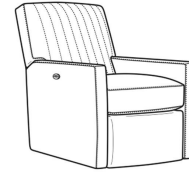

Malcolm / 1775-05CHSWPR
Sw Power Recliner Chnl Bk (30W)
Outside: 30W x 41.5D x 38.5H
Inside: 22.5W x 22D