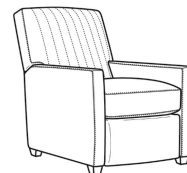

**Malcolm / 1775-05PR**

DESCRIPTION:	Power Recliner (30W)
OUTSIDE:	30"W x 41.5"D x 38.5"H
INSIDE:	22.5"W x 22"D
SEAT:	21.5"H
ARM:	24.5"H
COM:	Plain: 8.00 yds Repeat of 2-14": 10.00 yds Repeat of 15-27": 11.00 yds
WEIGHT:	95 lbs

May be shown with optional features

**MALCOLM**

Standard Seat Cushion: Hallmark Seat

Also available:

Malcolm / L1775-07  
Leather Ottoman (27W X 22D)  
Outside: 27W x 22D x 17H  
Inside: 0W x 0D

Malcolm / 1775-07  
Ottoman (27W X 22D)  
Outside: 27W x 22D x 17H  
Inside: 0W x 0D

Malcolm / 1775-07SC  
Slipcovered Ottoman (27W X 22D)  
Outside: 27W x 22D x 17H  
Inside: 0W x 0D

Malcolm / 1775-05  
Chair (30.5W)  
Outside: 30.5W x 39D x 36.5H  
Inside: 22W x 22D

Malcolm / 1775-05CH  
Channel Back Chair (30.5W)  
Outside: 30.5W x 39D x 36.5H  
Inside: 22W x 22D

Malcolm / 1775-05CHMR  
Manual Recliner Chnl Bk (30W)  
Outside: 30W x 41.5D x 38.5H  
Inside: 22.5W x 22D

Malcolm / 1775-05CHPR  
 Power Recliner Chnl Bk (30W)  
 Outside: 30W x 41.5D x 38.5H  
 Inside: 22.5W x 22D