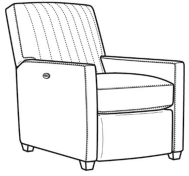

**Malcolm / 1775-05PR**

DESCRIPTION:	Power Recliner (30W)
OUTSIDE:	30"W x 41.5"D x 38.5"H
INSIDE:	22.5"W x 22"D
SEAT:	21.5"H
ARM:	24.5"H
COM:	Plain: 8.00 yds Repeat of 2-14": 10.00 yds Repeat of 15-27": 11.00 yds
WEIGHT:	95 lbs

May be shown with optional features

**MALCOLM**

Standard Seat Cushion: Hallmark Seat

Also available:

Malcolm / L1775-07  
Leather Ottoman (27W X 22D)  
Outside: 27W x 22D x 17H  
Inside: 0W x 0D

Malcolm / 1775-07  
Ottoman (27W X 22D)  
Outside: 27W x 22D x 17H  
Inside: 0W x 0D

Malcolm / 1775-07SC  
Slipcovered Ottoman (27W X 22D)  
Outside: 27W x 22D x 17H  
Inside: 0W x 0D

Malcolm / 1775-05  
Chair (30.5W)  
Outside: 30.5W x 39D x 36.5H  
Inside: 22W x 22D

Malcolm / 1775-05CH  
Channel Back Chair (30.5W)  
Outside: 30.5W x 39D x 36.5H  
Inside: 22W x 22D

Malcolm / 1775-05CHMR  
Manual Recliner Chnl Bk (30W)  
Outside: 30W x 41.5D x 38.5H  
Inside: 22.5W x 22D

Malcolm / 1775-05CHPR  
 Power Recliner Chnl Bk (30W)  
 Outside: 30W x 41.5D x 38.5H  
 Inside: 22.5W x 22D