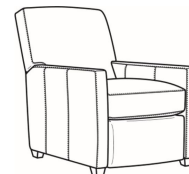

**Malcolm / 1775-05PR**

DESCRIPTION:	Power Recliner (30W)
OUTSIDE:	30"W x 41.5"D x 38.5"H
INSIDE:	22.5"W x 22"D
SEAT:	21.5"H
ARM:	24.5"H
COM:	Plain: 8.00 yds Repeat of 2-14": 10.00 yds Repeat of 15-27": 11.00 yds
WEIGHT:	95 lbs

Malcolm / 1775-05SC  
 Slipcovered Chair (30.5W)  
 Outside: 30.5W x 39D x 36.5H  
 Inside: 22W x 22D

Malcolm / 1775-05SWSC  
 Slipcovered Swivel Chair (30.5W)  
 Outside: 30.5W x 39D x 36.5H  
 Inside: 22W x 22D

Malcolm / L1775-05  
 Leather Chair (30.5W)  
 Outside: 30.5W x 39D x 36.5H  
 Inside: 22W x 22D

Malcolm / L1775-05CH  
 Leather Channel Back Chair (30.5W)  
 Outside: 30.5W x 39D x 36.5H  
 Inside: 22W x 22D

Malcolm / L1775-05CHMR  
 Leather Manual Recliner Chnl Bk (30W)  
 Outside: 30W x 41.5D x 38.5H  
 Inside: 22.5W x 22D

Malcolm / L1775-05CHPR  
 Leather Power Recliner Chnl Bk (30W)  
 Outside: 30W x 41.5D x 38.5H  
 Inside: 22.5W x 22D