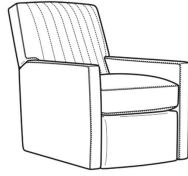

**Malcolm / 1775-05PR**

DESCRIPTION:	Power Recliner (30W)
OUTSIDE:	30"W x 41.5"D x 38.5"H
INSIDE:	22.5"W x 22"D
SEAT:	21.5"H
ARM:	24.5"H
COM:	Plain: 8.00 yds Repeat of 2-14": 10.00 yds Repeat of 15-27": 11.00 yds
WEIGHT:	95 lbs

May be shown with optional features

**MALCOLM**

Standard Seat Cushion: Hallmark Seat

Also available:

Malcolm / L1775-07  
Leather Ottoman (27W X 22D)  
Outside: 27W x 22D x 17H  
Inside: 0W x 0D

Malcolm / 1775-07  
Ottoman (27W X 22D)  
Outside: 27W x 22D x 17H  
Inside: 0W x 0D

Malcolm / 1775-07SC  
Slipcovered Ottoman (27W X 22D)  
Outside: 27W x 22D x 17H  
Inside: 0W x 0D

Malcolm / 1775-05  
Chair (30.5W)  
Outside: 30.5W x 39D x 36.5H  
Inside: 22W x 22D

Malcolm / 1775-05CH  
Channel Back Chair (30.5W)  
Outside: 30.5W x 39D x 36.5H  
Inside: 22W x 22D

Malcolm / 1775-05CHMR  
Manual Recliner Chnl Bk (30W)  
Outside: 30W x 41.5D x 38.5H  
Inside: 22.5W x 22D

Malcolm / 1775-05CHPR  
 Power Recliner Chnl Bk (30W)  
 Outside: 30W x 41.5D x 38.5H  
 Inside: 22.5W x 22D