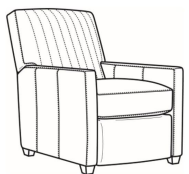

Malcolm / 1775-05MR  
 Manual Recliner (30W)  
 Outside: 30W x 41.5D x 38.5H  
 Inside: 22.5W x 22D

Malcolm / 1775-05SW  
 Swivel Chair (30.5W)  
 Outside: 30.5W x 39D x 36.5H  
 Inside: 22W x 22D

Malcolm / 1775-05SWCH  
 Channel Back SW Chair (30.5W)  
 Outside: 30.5W x 39D x 36.5H  
 Inside: 22W x 22D

Malcolm / 1775-05SWMR  
 Swivel Manual Recliner (30W)  
 Outside: 30W x 41.5D x 38.5H  
 Inside: 22.5W x 22D

Malcolm / 1775-05SWPR  
 Swivel Power Recliner (30W)  
 Outside: 30W x 41.5D x 38.5H  
 Inside: 22.5W x 22D

Malcolm / 1775-05SC  
 Slipcovered Chair (30.5W)  
 Outside: 30.5W x 39D x 36.5H  
 Inside: 22W x 22D

Malcolm / 1775-05SWSC  
 Slipcovered Swivel Chair (30.5W)  
 Outside: 30.5W x 39D x 36.5H  
 Inside: 22W x 22D

Malcolm / L1775-05  
 Leather Chair (30.5W)  
 Outside: 30.5W x 39D x 36.5H  
 Inside: 22W x 22D

Malcolm / L1775-05CH  
 Leather Channel Back Chair (30.5W)  
 Outside: 30.5W x 39D x 36.5H  
 Inside: 22W x 22D