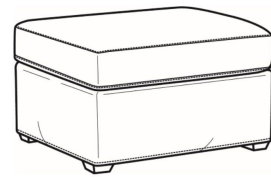

**Malcolm / 1775-05PR**

DESCRIPTION:	Power Recliner (30W)
OUTSIDE:	30"W x 41.5"D x 38.5"H
INSIDE:	22.5"W x 22"D
SEAT:	21.5"H
ARM:	24.5"H
COM:	Plain: 8.00 yds Repeat of 2-14": 10.00 yds Repeat of 15-27": 11.00 yds
WEIGHT:	95 lbs

**L** = available in leather

**SC** = available slipcovered

**Standard Features:**

French Seamed

Allow 18" distance from wall for full reclining position. Fully Reclined Depth: 69D

Optional battery pack sold separately

May be shown with optional features

**MALCOLM**

Standard Seat Cushion: Hallmark Seat

Also available:

Malcolm / L1775-07  
Leather Ottoman (27W X 22D)  
Outside: 27W x 22D x 17H  
Inside: 0W x 0D

Malcolm / 1775-07  
Ottoman (27W X 22D)  
Outside: 27W x 22D x 17H  
Inside: 0W x 0D

Malcolm / 1775-07SC  
Slipcovered Ottoman (27W X 22D)  
Outside: 27W x 22D x 17H  
Inside: 0W x 0D

Malcolm / 1775-05  
Chair (30.5W)  
Outside: 30.5W x 39D x 36.5H  
Inside: 22W x 22D

Malcolm / 1775-05CH  
Channel Back Chair (30.5W)  
Outside: 30.5W x 39D x 36.5H  
Inside: 22W x 22D