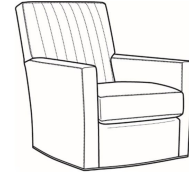

Malcolm / 1775-07SC  
Slipcovered Ottoman (27W X 22D)  
Outside: 27W x 22D x 17H  
Inside: 0W x 0D

Malcolm / 1775-05  
Chair (30.5W)  
Outside: 30.5W x 39D x 36.5H  
Inside: 22W x 22D

Malcolm / 1775-05CH  
Channel Back Chair (30.5W)  
Outside: 30.5W x 39D x 36.5H  
Inside: 22W x 22D

Malcolm / 1775-05CHMR  
Manual Recliner Chnl Bk (30W)  
Outside: 30W x 41.5D x 38.5H  
Inside: 22.5W x 22D

Malcolm / 1775-05CHPR  
 Power Recliner Chnl Bk (30W)  
 Outside: 30W x 41.5D x 38.5H  
 Inside: 22.5W x 22D

Malcolm / 1775-05CHSWMR  
 Sw Manual Recliner Chnl Bk (30)  
 Outside: 30W x 41.5D x 38.5H  
 Inside: 22.5W x 22D

Malcolm / 1775-05CHSWPR  
 Sw Power Recliner Chnl Bk (30W)  
 Outside: 30W x 41.5D x 38.5H  
 Inside: 22.5W x 22D

Malcolm / 1775-05MR  
 Manual Recliner (30W)  
 Outside: 30W x 41.5D x 38.5H  
 Inside: 22.5W x 22D

Malcolm / 1775-05SW  
 Swivel Chair (30.5W)  
 Outside: 30.5W x 39D x 36.5H  
 Inside: 22W x 22D

Malcolm / 1775-05SWCH  
 Channel Back SW Chair (30.5W)  
 Outside: 30.5W x 39D x 36.5H  
 Inside: 22W x 22D