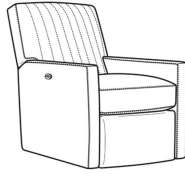

Also available:

Malcolm / L1775-07
Leather Ottoman (27W X 22D)
Outside: 27W x 22D x 17H
Inside: 0W x 0D

Malcolm / 1775-07
Ottoman (27W X 22D)
Outside: 27W x 22D x 17H
Inside: 0W x 0D

Malcolm / 1775-07SC
Slipcovered Ottoman (27W X 22D)
Outside: 27W x 22D x 17H
Inside: 0W x 0D

Malcolm / 1775-05
Chair (30.5W)
Outside: 30.5W x 39D x 36.5H
Inside: 22W x 22D

Malcolm / 1775-05CHMR
Manual Recliner Chnl Bk (30W)
Outside: 30W x 41.5D x 38.5H
Inside: 22.5W x 22D

Malcolm / 1775-05CHPR
Power Recliner Chnl Bk (30W)
Outside: 30W x 41.5D x 38.5H
Inside: 22.5W x 22D

Malcolm / 1775-05CHSWMR
Sw Manual Recliner Chnl Bk (30
Outside: 30W x 41.5D x 38.5H
Inside: 22.5W x 22D

Malcolm / 1775-05CHSWPR
Sw Power Recliner Chnl Bk (30W
Outside: 30W x 41.5D x 38.5H
Inside: 22.5W x 22D

Malcolm / 1775-05MR
Manual Recliner (30W)
Outside: 30W x 41.5D x 38.5H
Inside: 22.5W x 22D

Malcolm / 1775-05PR
Power Recliner (30W)
Outside: 30W x 41.5D x 38.5H
Inside: 22.5W x 22D

Malcolm / 1775-05SW
Swivel Chair (30.5W)
Outside: 30.5W x 39D x 36.5H
Inside: 22W x 22D