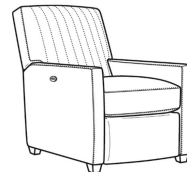

Malcolm / 1775-05CH

DESCRIPTION:	Channel Back Chair (30.5W)
OUTSIDE:	30.5"W x 39"D x 36.5"H
INSIDE:	22"W x 22"D
SEAT:	19"H
ARM:	24"H
COM:	Plain: 8.00 yds Repeat of 2-14": 10.00 yds Repeat of 15-27": 11.00 yds
WEIGHT:	55 lbs

Also available:

Malcolm / L1775-07
Leather Ottoman (27W X 22D)
Outside: 27W x 22D x 17H
Inside: 0W x 0D

Malcolm / 1775-07
Ottoman (27W X 22D)
Outside: 27W x 22D x 17H
Inside: 0W x 0D

Malcolm / 1775-07SC
Slipcovered Ottoman (27W X 22D)
Outside: 27W x 22D x 17H
Inside: 0W x 0D

Malcolm / 1775-05
Chair (30.5W)
Outside: 30.5W x 39D x 36.5H
Inside: 22W x 22D

Malcolm / 1775-05CHMR
Manual Recliner Chnl Bk (30W)
Outside: 30W x 41.5D x 38.5H
Inside: 22.5W x 22D

Malcolm / 1775-05CHPR
Power Recliner Chnl Bk (30W)
Outside: 30W x 41.5D x 38.5H
Inside: 22.5W x 22D

Malcolm / 1775-05MR
Manual Recliner (30W)
Outside: 30W x 41.5D x 38.5H
Inside: 22.5W x 22D

Malcolm / 1775-05PR
Power Recliner (30W)
Outside: 30W x 41.5D x 38.5H
Inside: 22.5W x 22D

Malcolm / 1775-05SW
Swivel Chair (30.5W)
Outside: 30.5W x 39D x 36.5H
Inside: 22W x 22D