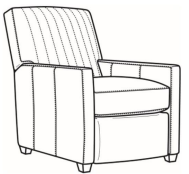

Malcolm / 1775-05MR
Manual Recliner (30W)
Outside: 30W x 41.5D x 38.5H
Inside: 22.5W x 22D

Malcolm / 1775-05PR
Power Recliner (30W)
Outside: 30W x 41.5D x 38.5H
Inside: 22.5W x 22D

Malcolm / 1775-05SW
Swivel Chair (30.5W)
Outside: 30.5W x 39D x 36.5H
Inside: 22W x 22D

Malcolm / 1775-05SWCH
Channel Back SW Chair (30.5W)
Outside: 30.5W x 39D x 36.5H
Inside: 22W x 22D

Malcolm / 1775-05SWMR
Swivel Manual Recliner (30W)
Outside: 30W x 41.5D x 38.5H
Inside: 22.5W x 22D

Malcolm / 1775-05SWPR
Swivel Power Recliner (30W)
Outside: 30W x 41.5D x 38.5H
Inside: 22.5W x 22D

Malcolm / 1775-05SC
Slipcovered Chair (30.5W)
Outside: 30.5W x 39D x 36.5H
Inside: 22W x 22D

Malcolm / 1775-05SWSC
Slipcovered Swivel Chair (30.5W)
Outside: 30.5W x 39D x 36.5H
Inside: 22W x 22D

Malcolm / L1775-05
Leather Chair (30.5W)
Outside: 30.5W x 39D x 36.5H
Inside: 22W x 22D

Malcolm / L1775-05CH
Leather Channel Back Chair (30.5W)
Outside: 30.5W x 39D x 36.5H
Inside: 22W x 22D

Malcolm / L1775-05CHMR
Leather Manual Recliner Chnl Bk (30W)
Outside: 30W x 41.5D x 38.5H
Inside: 22.5W x 22D