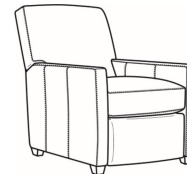

Malcolm / L1775-05MR
Leather Manual Recliner (30W)
Outside: 30W x 41.5D x 38.5H
Inside: 22.5W x 22D