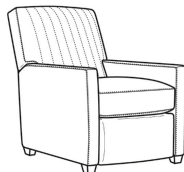

Malcolm / 1775-05CH

DESCRIPTION:	Channel Back Chair (30.5W)
OUTSIDE:	30.5"W x 39"D x 36.5"H
INSIDE:	22"W x 22"D
SEAT:	19"H
ARM:	24"H
COM:	Plain: 8.00 yds Repeat of 2-14": 10.00 yds Repeat of 15-27": 11.00 yds
WEIGHT:	55 lbs

L = available in leather

SC = available slipcovered

Standard Features:

Tight Back

French Seamed

May be shown with optional features

MALCOLM

Standard Seat Cushion: Hallmark Seat

Also available:

Malcolm / L1775-07
Leather Ottoman (27W X 22D)
Outside: 27W x 22D x 17H
Inside: 0W x 0D

Malcolm / 1775-07
Ottoman (27W X 22D)
Outside: 27W x 22D x 17H
Inside: 0W x 0D

Malcolm / 1775-07SC
Slipcovered Ottoman (27W X 22D)
Outside: 27W x 22D x 17H
Inside: 0W x 0D

Malcolm / 1775-05
Chair (30.5W)
Outside: 30.5W x 39D x 36.5H
Inside: 22W x 22D

Malcolm / 1775-05CHMR
Manual Recliner Chnl Bk (30W)
Outside: 30W x 41.5D x 38.5H
Inside: 22.5W x 22D

Malcolm / 1775-05CHPR
Power Recliner Chnl Bk (30W)
Outside: 30W x 41.5D x 38.5H
Inside: 22.5W x 22D