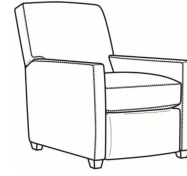

Malcolm / 1775-05CH

DESCRIPTION:	Channel Back Chair (30.5W)
OUTSIDE:	30.5"W x 39"D x 36.5"H
INSIDE:	22"W x 22"D
SEAT:	19"H
ARM:	24"H
COM:	Plain: 8.00 yds Repeat of 2-14": 10.00 yds Repeat of 15-27": 11.00 yds
WEIGHT:	55 lbs

Also available:

Malcolm / L1775-07
Leather Ottoman (27W X 22D)
Outside: 27W x 22D x 17H
Inside: 0W x 0D

Malcolm / 1775-07
Ottoman (27W X 22D)
Outside: 27W x 22D x 17H
Inside: 0W x 0D

Malcolm / 1775-07SC
Slipcovered Ottoman (27W X 22D)
Outside: 27W x 22D x 17H
Inside: 0W x 0D

Malcolm / 1775-05
Chair (30.5W)
Outside: 30.5W x 39D x 36.5H
Inside: 22W x 22D

Malcolm / 1775-05CHMR
Manual Recliner Chnl Bk (30W)
Outside: 30W x 41.5D x 38.5H
Inside: 22.5W x 22D

Malcolm / 1775-05CHPR
Power Recliner Chnl Bk (30W)
Outside: 30W x 41.5D x 38.5H
Inside: 22.5W x 22D

Malcolm / 1775-05CHSWMR
Sw Manual Recliner Chnl Bk (30
Outside: 30W x 41.5D x 38.5H
Inside: 22.5W x 22D

Malcolm / 1775-05CHSWPR
Sw Power Recliner Chnl Bk (30W
Outside: 30W x 41.5D x 38.5H
Inside: 22.5W x 22D