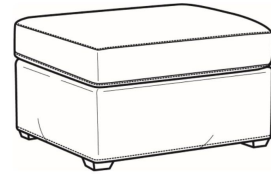

Malcolm / 1775-05CH

DESCRIPTION:	Channel Back Chair (30.5W)
OUTSIDE:	30.5"W x 39"D x 36.5"H
INSIDE:	22"W x 22"D
SEAT:	19"H
ARM:	24"H
COM:	Plain: 8.00 yds Repeat of 2-14": 10.00 yds Repeat of 15-27": 11.00 yds
WEIGHT:	55 lbs

L = available in leather

SC = available slipcovered

Standard Features:

Tight Back

French Seamed

May be shown with optional features

MALCOLM

Standard Seat Cushion: Hallmark Seat

Also available:

Malcolm / L1775-07
Leather Ottoman (27W X 22D)
Outside: 27W x 22D x 17H
Inside: 0W x 0D

Malcolm / 1775-07
Ottoman (27W X 22D)
Outside: 27W x 22D x 17H
Inside: 0W x 0D

Malcolm / 1775-07SC
Slipcovered Ottoman (27W X 22D)
Outside: 27W x 22D x 17H
Inside: 0W x 0D

Malcolm / 1775-05
Chair (30.5W)
Outside: 30.5W x 39D x 36.5H
Inside: 22W x 22D

Malcolm / 1775-05CHMR
Manual Recliner Chnl Bk (30W)
Outside: 30W x 41.5D x 38.5H
Inside: 22.5W x 22D

Malcolm / 1775-05CHPR
Power Recliner Chnl Bk (30W)
Outside: 30W x 41.5D x 38.5H
Inside: 22.5W x 22D