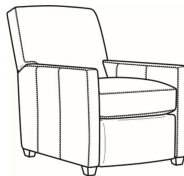

Malcolm / 1775-07
 Ottoman (27W X 22D)
 Outside: 27W x 22D x 17H
 Inside: 0W x 0D

Malcolm / 1775-07SC
 Slipcovered Ottoman (27W X 22D)
 Outside: 27W x 22D x 17H
 Inside: 0W x 0D

Malcolm / 1775-05CH
 Channel Back Chair (30.5W)
 Outside: 30.5W x 39D x 36.5H
 Inside: 22W x 22D

Malcolm / 1775-05SWCH
Channel Back SW Chair (30.5W)
Outside: 30.5W x 39D x 36.5H
Inside: 22W x 22D

Malcolm / 1775-05SC
Slipcovered Chair (30.5W)
Outside: 30.5W x 39D x 36.5H
Inside: 22W x 22D

Malcolm / 1775-05SWSC
Slipcovered Swivel Chair (30.5W)
Outside: 30.5W x 39D x 36.5H
Inside: 22W x 22D

Malcolm / L1775-05
Leather Chair (30.5W)
Outside: 30.5W x 39D x 36.5H
Inside: 22W x 22D

Malcolm / L1775-05CH
Leather Channel Back Chair (30.5W)
Outside: 30.5W x 39D x 36.5H
Inside: 22W x 22D

Malcolm / L1775-05CHMR
Leather Manual Recliner Chnl Bk (30W)
Outside: 30W x 41.5D x 38.5H
Inside: 22.5W x 22D

Malcolm / L1775-05CHPR
Leather Power Recliner Chnl Bk (30W)
Outside: 30W x 41.5D x 38.5H
Inside: 22.5W x 22D

Malcolm / L1775-05MR
Leather Manual Recliner (30W)
Outside: 30W x 41.5D x 38.5H
Inside: 22.5W x 22D