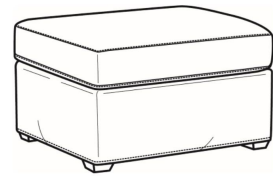

Malcolm / 1775-05

DESCRIPTION:	Chair (30.5W)
OUTSIDE:	30.5"W x 39"D x 36.5"H
INSIDE:	22"W x 22"D
SEAT:	19"H
ARM:	24"H
COM:	Plain: 8.00 yds Repeat of 2-14": 10.00 yds Repeat of 15-27": 11.00 yds
WEIGHT:	55 lbs

L = available in leather
SC = available slipcovered

Standard Features:
 Tight Back
 French Seamed
 May be shown with optional features

MALCOLM
 Standard Seat Cushion: Hallmark Seat

Also available:

Malcolm / L1775-07
 Leather Ottoman (27W X 22D)
 Outside: 27W x 22D x 17H
 Inside: 0W x 0D

Malcolm / 1775-07
 Ottoman (27W X 22D)
 Outside: 27W x 22D x 17H
 Inside: 0W x 0D

Malcolm / 1775-07SC
 Slipcovered Ottoman (27W X 22D)
 Outside: 27W x 22D x 17H
 Inside: 0W x 0D

Malcolm / 1775-05CH
 Channel Back Chair (30.5W)
 Outside: 30.5W x 39D x 36.5H
 Inside: 22W x 22D

Malcolm / 1775-05CHMR
 Manual Recliner Chnl Bk (30W)
 Outside: 30W x 41.5D x 38.5H
 Inside: 22.5W x 22D

Malcolm / 1775-05CHPR
 Power Recliner Chnl Bk (30W)
 Outside: 30W x 41.5D x 38.5H
 Inside: 22.5W x 22D