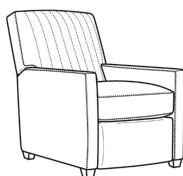

Malcolm / 1775-05

DESCRIPTION:	Chair (30.5W)
OUTSIDE:	30.5"W x 39"D x 36.5"H
INSIDE:	22"W x 22"D
SEAT:	19"H
ARM:	24"H
COM:	Plain: 8.00 yds Repeat of 2-14": 10.00 yds Repeat of 15-27": 11.00 yds
WEIGHT:	55 lbs

L = available in leather
SC = available slipcovered

Standard Features:
 Tight Back
 French Seamed
 May be shown with optional features

MALCOLM
 Standard Seat Cushion: Hallmark Seat

Also available:

Malcolm / L1775-07
 Leather Ottoman (27W X 22D)
 Outside: 27W x 22D x 17H
 Inside: 0W x 0D

Malcolm / 1775-07
 Ottoman (27W X 22D)
 Outside: 27W x 22D x 17H
 Inside: 0W x 0D

Malcolm / 1775-07SC
 Slipcovered Ottoman (27W X 22D)
 Outside: 27W x 22D x 17H
 Inside: 0W x 0D

Malcolm / 1775-05CH
 Channel Back Chair (30.5W)
 Outside: 30.5W x 39D x 36.5H
 Inside: 22W x 22D

Malcolm / L1775-05PR
Leather Power Recliner (30W)
Outside: 30W x 41.5D x 38.5H
Inside: 22.5W x 22D

Malcolm / L1775-05SW
Leather Swivel Chair (30.5W)
Outside: 30.5W x 39D x 36.5H
Inside: 22W x 22D

Malcolm / L1775-05SWCH
Leather Channel Back SW Chair (30.5W)
Outside: 30.5W x 39D x 36.5H
Inside: 22W x 22D