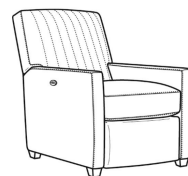

Malcolm / 1775-05

DESCRIPTION:	Chair (30.5W)
OUTSIDE:	30.5"W x 39"D x 36.5"H
INSIDE:	22"W x 22"D
SEAT:	19"H
ARM:	24"H
COM:	Plain: 8.00 yds Repeat of 2-14": 10.00 yds Repeat of 15-27": 11.00 yds
WEIGHT:	55 lbs

Malcolm / 1775-07
 Ottoman (27W X 22D)
 Outside: 27W x 22D x 17H
 Inside: 0W x 0D

Malcolm / 1775-07SC
 Slipcovered Ottoman (27W X 22D)
 Outside: 27W x 22D x 17H
 Inside: 0W x 0D

Malcolm / 1775-05CH
 Channel Back Chair (30.5W)
 Outside: 30.5W x 39D x 36.5H
 Inside: 22W x 22D

Malcolm / 1775-05CHMR
 Manual Recliner Chnl Bk (30W)
 Outside: 30W x 41.5D x 38.5H
 Inside: 22.5W x 22D

Malcolm / 1775-05CHPR
 Power Recliner Chnl Bk (30W)
 Outside: 30W x 41.5D x 38.5H
 Inside: 22.5W x 22D

Malcolm / 1775-05MR
Manual Recliner (30W)
Outside: 30W x 41.5D x 38.5H
Inside: 22.5W x 22D

Malcolm / 1775-05PR
Power Recliner (30W)
Outside: 30W x 41.5D x 38.5H
Inside: 22.5W x 22D

Malcolm / 1775-05SW
Swivel Chair (30.5W)
Outside: 30.5W x 39D x 36.5H
Inside: 22W x 22D