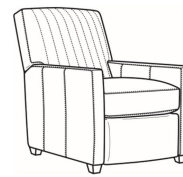

Malcolm / 1775-07
 Ottoman (27W X 22D)
 Outside: 27W x 22D x 17H
 Inside: 0W x 0D

Malcolm / 1775-07SC
 Slipcovered Ottoman (27W X 22D)
 Outside: 27W x 22D x 17H
 Inside: 0W x 0D

Malcolm / 1775-05CH
 Channel Back Chair (30.5W)
 Outside: 30.5W x 39D x 36.5H
 Inside: 22W x 22D

Malcolm / 1775-05MR
Manual Recliner (30W)
Outside: 30W x 41.5D x 38.5H
Inside: 22.5W x 22D

Malcolm / 1775-05PR
Power Recliner (30W)
Outside: 30W x 41.5D x 38.5H
Inside: 22.5W x 22D

Malcolm / 1775-05SW
Swivel Chair (30.5W)
Outside: 30.5W x 39D x 36.5H
Inside: 22W x 22D

Malcolm / 1775-05SWCH
Channel Back SW Chair (30.5W)
Outside: 30.5W x 39D x 36.5H
Inside: 22W x 22D

Malcolm / 1775-05SC
Slipcovered Chair (30.5W)
Outside: 30.5W x 39D x 36.5H
Inside: 22W x 22D

Malcolm / 1775-05SWSC
Slipcovered Swivel Chair (30.5W)
Outside: 30.5W x 39D x 36.5H
Inside: 22W x 22D

Malcolm / L1775-05
Leather Chair (30.5W)
Outside: 30.5W x 39D x 36.5H
Inside: 22W x 22D

Malcolm / L1775-05CH
Leather Channel Back Chair (30.5W)
Outside: 30.5W x 39D x 36.5H
Inside: 22W x 22D

Malcolm / L1775-05CHMR
Leather Manual Recliner Chnl Bk (30W)
Outside: 30W x 41.5D x 38.5H
Inside: 22.5W x 22D