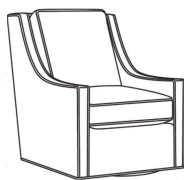

### HARPER

Standard Seat Cushion: Hallmark Seat  
Standard Back Pillow: Fiber Back

Also available:

Harper / L1728  
Leather Ottoman (27W X 22D)  
Outside: 27W x 22D x 17H  
Inside: 0W x 0D

Harper / 1728  
Ottoman (27W X 22D)  
Outside: 27W x 22D x 17H  
Inside: 0W x 0D

Harper / 1726  
Chair (30W)  
Outside: 30W x 39D x 40H  
Inside: 22W x 21.5D

Harper / 1726-05MR  
Manual Recliner (30.5W)  
Outside: 30.5W x 41D x 40H  
Inside: 22W x 20D

Harper / 1726-05SWMR  
Swivel Manual Recliner (30.5W)  
Outside: 30.5W x 41D x 40H  
Inside: 22W x 20D

Harper / 1726-05SWPR  
Swivel Power Recliner (30.5W)  
Outside: 30.5W x 41D x 40H  
Inside: 22W x 20D

Harper / 1726-LP  
Chair (30W)  
Outside: 30W x 39D x 40H  
Inside: 22W x 21.5D

Harper / 1726-SG  
Swivel Glider (30W)  
Outside: 30W x 39D x 40H  
Inside: 22W x 21.5D

Harper / 1726-SGLP  
Swivel Glider (30W)  
Outside: 30W x 39D x 40H  
Inside: 22W x 21.5D

Harper / 1726-SW  
Swivel Chair (30W)  
Outside: 30W x 39D x 40H  
Inside: 22W x 21.5D

Harper / 1726-SWLP  
Swivel Chair (30W)  
Outside: 30W x 39D x 40H  
Inside: 22W x 21.5D