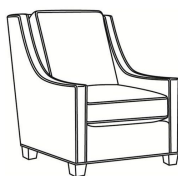

Harper / 1726-05PR

DESCRIPTION:	Power Recliner (30.5W)
OUTSIDE:	30.5"W x 41"D x 40"H
INSIDE:	22"W x 20"D
SEAT:	20.5"H
ARM:	25.5"H
BACK RAIL:	36.5"H
COM:	Plain: 10.00 yds Repeat of 2-14": 12.50 yds Repeat of 15-27": 13.50 yds
WEIGHT:	115 lbs

L = available in leather

Standard Features:

Semi-Attached Box Border Back

Allow 18" distance from wall for full reclining position. Fully Reclined Depth: 71.5D

May be shown with optional features

HARPER

Standard Seat Cushion: Hallmark Seat
Standard Back Pillow: Fiber Back

Also available:

Harper / L1728
Leather Ottoman (27W X 22D)
Outside: 27W x 22D x 17H
Inside: 0W x 0D

Harper / 1728
Ottoman (27W X 22D)
Outside: 27W x 22D x 17H
Inside: 0W x 0D

Harper / 1726
Chair (30W)
Outside: 30W x 39D x 40H
Inside: 22W x 21.5D

Harper / 1726-05MR
Manual Recliner (30.5W)
Outside: 30.5W x 41D x 40H
Inside: 22W x 20D

Harper / 1726-LP
Chair (30W)
Outside: 30W x 39D x 40H
Inside: 22W x 21.5D

Harper / 1726-SG
Swivel Glider (30W)
Outside: 30W x 39D x 40H
Inside: 22W x 21.5D