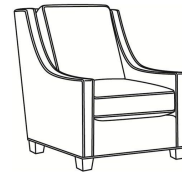

### Harper / 1726-05PR

DESCRIPTION:	Power Recliner (30.5W)
OUTSIDE:	30.5"W x 41"D x 40"H
INSIDE:	22"W x 20"D
SEAT:	20.5"H
ARM:	25.5"H
BACK RAIL:	36.5"H
COM:	Plain: 10.00 yds Repeat of 2-14": 12.50 yds Repeat of 15-27": 13.50 yds
WEIGHT:	115 lbs

### HARPER

Standard Seat Cushion: Hallmark Seat  
Standard Back Pillow: Fiber Back

Also available:

Harper / L1728  
Leather Ottoman (27W X 22D)  
Outside: 27W x 22D x 17H  
Inside: 0W x 0D

Harper / 1728  
Ottoman (27W X 22D)  
Outside: 27W x 22D x 17H  
Inside: 0W x 0D

Harper / 1726  
Chair (30W)  
Outside: 30W x 39D x 40H  
Inside: 22W x 21.5D

Harper / 1726-05MR  
Manual Recliner (30.5W)  
Outside: 30.5W x 41D x 40H  
Inside: 22W x 20D

Harper / 1726-05SWMR  
Swivel Manual Recliner (30.5W)  
Outside: 30.5W x 41D x 40H  
Inside: 22W x 20D

Harper / 1726-05SWPR  
Swivel Power Recliner (30.5W)  
Outside: 30.5W x 41D x 40H  
Inside: 22W x 20D

Harper / 1726-LP  
Chair (30W)  
Outside: 30W x 39D x 40H  
Inside: 22W x 21.5D

Harper / 1726-SG  
Swivel Glider (30W)  
Outside: 30W x 39D x 40H  
Inside: 22W x 21.5D