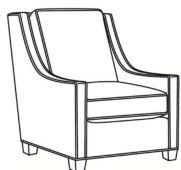

Harper / 1726-05PR

DESCRIPTION:	Power Recliner (30.5W)
OUTSIDE:	30.5"W x 41"D x 40"H
INSIDE:	22"W x 20"D
SEAT:	20.5"H
ARM:	25.5"H
BACK RAIL:	36.5"H
COM:	Plain: 10.00 yds Repeat of 2-14": 12.50 yds Repeat of 15-27": 13.50 yds
WEIGHT:	115 lbs

Also available:

Harper / L1728
Leather Ottoman (27W X 22D)
Outside: 27W x 22D x 17H
Inside: 0W x 0D

Harper / 1728
Ottoman (27W X 22D)
Outside: 27W x 22D x 17H
Inside: 0W x 0D

Harper / 1726
Chair (30W)
Outside: 30W x 39D x 40H
Inside: 22W x 21.5D

Harper / 1726-05MR
Manual Recliner (30.5W)
Outside: 30.5W x 41D x 40H
Inside: 22W x 20D

Harper / 1726-LP
Chair (30W)
Outside: 30W x 39D x 40H
Inside: 22W x 21.5D

Harper / 1726-SG
Swivel Glider (30W)
Outside: 30W x 39D x 40H
Inside: 22W x 21.5D

Harper / 1726-SGLP
Swivel Glider (30W)
Outside: 30W x 39D x 40H
Inside: 22W x 21.5D

Harper / 1726-SW
Swivel Chair (30W)
Outside: 30W x 39D x 40H
Inside: 22W x 21.5D

Harper / 1726-SWLP
Swivel Chair (30W)
Outside: 30W x 39D x 40H
Inside: 22W x 21.5D