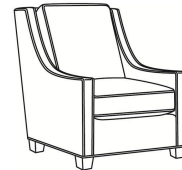

Harper / 1726-05PR

DESCRIPTION:	Power Recliner (30.5W)
OUTSIDE:	30.5"W x 41"D x 40"H
INSIDE:	22"W x 20"D
SEAT:	20.5"H
ARM:	25.5"H
BACK RAIL:	36.5"H
COM:	Plain: 10.00 yds Repeat of 2-14": 12.50 yds Repeat of 15-27": 13.50 yds
WEIGHT:	115 lbs

L = available in leather

Standard Features:

Semi-Attached Box Border Back

Allow 18" distance from wall for full reclining position. Fully Reclined Depth: 71.5D

May be shown with optional features

HARPER

Standard Seat Cushion: Hallmark Seat
Standard Back Pillow: Fiber Back

Also available:

Harper / L1728
Leather Ottoman (27W X 22D)
Outside: 27W x 22D x 17H
Inside: 0W x 0D

Harper / 1728
Ottoman (27W X 22D)
Outside: 27W x 22D x 17H
Inside: 0W x 0D

Harper / 1726
Chair (30W)
Outside: 30W x 39D x 40H
Inside: 22W x 21.5D

Harper / 1726-05MR
Manual Recliner (30.5W)
Outside: 30.5W x 41D x 40H
Inside: 22W x 20D

Harper / 1726-LP
Chair (30W)
Outside: 30W x 39D x 40H
Inside: 22W x 21.5D

Harper / 1726-SG
Swivel Glider (30W)
Outside: 30W x 39D x 40H
Inside: 22W x 21.5D