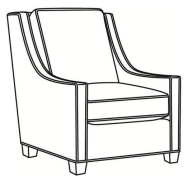

### Harper / 1726-05PR

DESCRIPTION:	Power Recliner (30.5W)
OUTSIDE:	30.5"W x 41"D x 40"H
INSIDE:	22"W x 20"D
SEAT:	20.5"H
ARM:	25.5"H
BACK RAIL:	36.5"H
COM:	Plain: 10.00 yds Repeat of 2-14": 12.50 yds Repeat of 15-27": 13.50 yds
WEIGHT:	115 lbs

### HARPER

Standard Seat Cushion: Hallmark Seat  
Standard Back Pillow: Fiber Back

Also available:

Harper / L1728  
Leather Ottoman (27W X 22D)  
Outside: 27W x 22D x 17H  
Inside: 0W x 0D

Harper / 1728  
Ottoman (27W X 22D)  
Outside: 27W x 22D x 17H  
Inside: 0W x 0D

Harper / 1726  
Chair (30W)  
Outside: 30W x 39D x 40H  
Inside: 22W x 21.5D

Harper / 1726-05MR  
Manual Recliner (30.5W)  
Outside: 30.5W x 41D x 40H  
Inside: 22W x 20D

Harper / 1726-05SWMR  
Swivel Manual Recliner (30.5W)  
Outside: 30.5W x 41D x 40H  
Inside: 22W x 20D

Harper / 1726-05SWPR  
Swivel Power Recliner (30.5W)  
Outside: 30.5W x 41D x 40H  
Inside: 22W x 20D

Harper / 1726-LP  
Chair (30W)  
Outside: 30W x 39D x 40H  
Inside: 22W x 21.5D

Harper / 1726-SG  
Swivel Glider (30W)  
Outside: 30W x 39D x 40H  
Inside: 22W x 21.5D