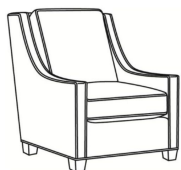

**Harper / 1726-05MR**

DESCRIPTION:	Manual Recliner (30.5W)
OUTSIDE:	30.5"W x 41"D x 40"H
INSIDE:	22"W x 20"D
SEAT:	20.5"H
ARM:	25.5"H
BACK RAIL:	36.5"H
COM:	Plain: 10.00 yds Repeat of 2-14": 12.50 yds Repeat of 15-27": 13.50 yds
WEIGHT:	110 lbs

Harper / 1726  
Chair (30W)  
Outside: 30W x 39D x 40H  
Inside: 22W x 21.5D

Harper / 1726-05PR  
Power Recliner (30.5W)  
Outside: 30.5W x 41D x 40H  
Inside: 22W x 20D

Harper / 1726-LP  
Chair (30W)  
Outside: 30W x 39D x 40H  
Inside: 22W x 21.5D

Harper / 1726-SG  
Swivel Glider (30W)  
Outside: 30W x 39D x 40H  
Inside: 22W x 21.5D

Harper / 1726-SGLP  
Swivel Glider (30W)  
Outside: 30W x 39D x 40H  
Inside: 22W x 21.5D

Harper / 1726-SW  
Swivel Chair (30W)  
Outside: 30W x 39D x 40H  
Inside: 22W x 21.5D

Harper / 1726-SWLP  
Swivel Chair (30W)  
Outside: 30W x 39D x 40H  
Inside: 22W x 21.5D

Harper / L1726  
Leather Chair (30W)  
Outside: 30W x 39D x 40H  
Inside: 22W x 21.5D

Harper / L1726-05MR  
Leather Manual Recliner (30.5W)  
Outside: 30.5W x 41D x 40H  
Inside: 22W x 20D