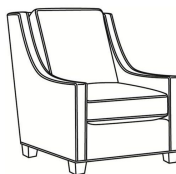

**Harper / 1726-05MR**

DESCRIPTION:	Manual Recliner (30.5W)
OUTSIDE:	30.5"W x 41"D x 40"H
INSIDE:	22"W x 20"D
SEAT:	20.5"H
ARM:	25.5"H
BACK RAIL:	36.5"H
COM:	Plain: 10.00 yds Repeat of 2-14": 12.50 yds Repeat of 15-27": 13.50 yds
WEIGHT:	110 lbs

Standard Seat Cushion: Hallmark Seat  
Standard Back Pillow: Fiber Back

Also available:

Harper / L1728  
Leather Ottoman (27W X 22D)  
Outside: 27W x 22D x 17H  
Inside: 0W x 0D

Harper / 1728  
Ottoman (27W X 22D)  
Outside: 27W x 22D x 17H  
Inside: 0W x 0D

Harper / 1726  
Chair (30W)  
Outside: 30W x 39D x 40H  
Inside: 22W x 21.5D

Harper / 1726-05PR  
Power Recliner (30.5W)  
Outside: 30.5W x 41D x 40H  
Inside: 22W x 20D

Harper / 1726-LP  
Chair (30W)  
Outside: 30W x 39D x 40H  
Inside: 22W x 21.5D

Harper / 1726-SG  
Swivel Glider (30W)  
Outside: 30W x 39D x 40H  
Inside: 22W x 21.5D

Harper / 1726-SGLP  
Swivel Glider (30W)  
Outside: 30W x 39D x 40H  
Inside: 22W x 21.5D

Harper / 1726-SW  
Swivel Chair (30W)  
Outside: 30W x 39D x 40H  
Inside: 22W x 21.5D