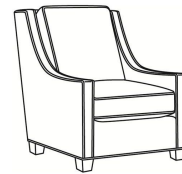

**Harper / 1726-SGLP**

DESCRIPTION:	Swivel Glider (30W)
OUTSIDE:	30"W x 39"D x 40"H
INSIDE:	22"W x 21.5"D
SEAT:	20"H
ARM:	25"H
BACK RAIL:	36"H
COM:	Plain: 9.00 yds Repeat of 2-14": 11.25 yds Repeat of 15-27": 12.25 yds
WEIGHT:	75 lbs

**L** = available in leather

**Standard Features:**

Loose Pillow Box Border Back

May be shown with optional features

**HARPER**

Standard Seat Cushion: Hallmark Seat  
Standard Back Pillow: Fiber Back

Also available:

Harper / L1728  
Leather Ottoman (27W X 22D)  
Outside: 27W x 22D x 17H  
Inside: 0W x 0D

Harper / 1728  
Ottoman (27W X 22D)  
Outside: 27W x 22D x 17H  
Inside: 0W x 0D

Harper / 1726  
Chair (30W)  
Outside: 30W x 39D x 40H  
Inside: 22W x 21.5D

Harper / 1726-05MR  
Manual Recliner (30.5W)  
Outside: 30.5W x 41D x 40H  
Inside: 22W x 20D

Harper / 1726-05PR  
Power Recliner (30.5W)  
Outside: 30.5W x 41D x 40H  
Inside: 22W x 20D

Harper / 1726-LP  
Chair (30W)  
Outside: 30W x 39D x 40H  
Inside: 22W x 21.5D