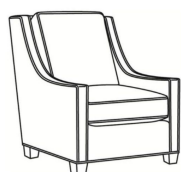

Harper / 1726-05MR  
Manual Recliner (30.5W)  
Outside: 30.5W x 41D x 40H  
Inside: 22W x 20D

Harper / 1726-05PR  
Power Recliner (30.5W)  
Outside: 30.5W x 41D x 40H  
Inside: 22W x 20D

Harper / 1726-LP  
Chair (30W)  
Outside: 30W x 39D x 40H  
Inside: 22W x 21.5D

Harper / 1726-SG  
Swivel Glider (30W)  
Outside: 30W x 39D x 40H  
Inside: 22W x 21.5D

Harper / 1726-SW  
Swivel Chair (30W)  
Outside: 30W x 39D x 40H  
Inside: 22W x 21.5D

Harper / 1726-SWLP  
Swivel Chair (30W)  
Outside: 30W x 39D x 40H  
Inside: 22W x 21.5D

Harper / L1726  
Leather Chair (30W)  
Outside: 30W x 39D x 40H  
Inside: 22W x 21.5D

Harper / L1726-05MR  
Leather Manual Recliner (30.5W)  
Outside: 30.5W x 41D x 40H  
Inside: 22W x 20D

Harper / L1726-05PR  
Leather Power Recliner (30.5W)  
Outside: 30.5W x 41D x 40H  
Inside: 22W x 20D

Harper / L1726-LP  
Leather Chair (30W)  
Outside: 30W x 39D x 40H  
Inside: 22W x 21.5D

Harper / L1726-SG  
Leather Swivel Glider (30W)  
Outside: 30W x 39D x 40H  
Inside: 22W x 21.5D

Harper / L1726-SGLP  
Leather Swivel Glider (30W)  
Outside: 30W x 39D x 40H  
Inside: 22W x 21.5D