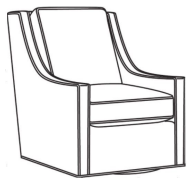

**Harper / 1726-SGLP**

DESCRIPTION:	Swivel Glider (30W)
OUTSIDE:	30"W x 39"D x 40"H
INSIDE:	22"W x 21.5"D
SEAT:	20"H
ARM:	25"H
BACK RAIL:	36"H
COM:	Plain: 9.00 yds Repeat of 2-14": 11.25 yds Repeat of 15-27": 12.25 yds
WEIGHT:	75 lbs

**L** = available in leather

**Standard Features:**

Loose Pillow Box Border Back

May be shown with optional features

**HARPER**

Standard Seat Cushion: Hallmark Seat  
Standard Back Pillow: Fiber Back

Also available:

Harper / L1728  
Leather Ottoman (27W X 22D)  
Outside: 27W x 22D x 17H  
Inside: 0W x 0D

Harper / 1728  
Ottoman (27W X 22D)  
Outside: 27W x 22D x 17H  
Inside: 0W x 0D

Harper / 1726  
Chair (30W)  
Outside: 30W x 39D x 40H  
Inside: 22W x 21.5D

Harper / 1726-05MR  
Manual Recliner (30.5W)  
Outside: 30.5W x 41D x 40H  
Inside: 22W x 20D

Harper / 1726-05PR  
Power Recliner (30.5W)  
Outside: 30.5W x 41D x 40H  
Inside: 22W x 20D

Harper / 1726-LP  
Chair (30W)  
Outside: 30W x 39D x 40H  
Inside: 22W x 21.5D