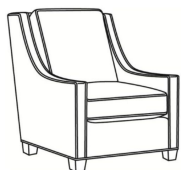

**Harper / 1726-SGLP**

DESCRIPTION:	Swivel Glider (30W)
OUTSIDE:	30"W x 39"D x 40"H
INSIDE:	22"W x 21.5"D
SEAT:	20"H
ARM:	25"H
BACK RAIL:	36"H
COM:	Plain: 9.00 yds Repeat of 2-14": 11.25 yds Repeat of 15-27": 12.25 yds
WEIGHT:	75 lbs

Harper / L1728  
Leather Ottoman (27W X 22D)  
Outside: 27W x 22D x 17H  
Inside: 0W x 0D

Harper / 1728  
Ottoman (27W X 22D)  
Outside: 27W x 22D x 17H  
Inside: 0W x 0D

Harper / 1726  
Chair (30W)  
Outside: 30W x 39D x 40H  
Inside: 22W x 21.5D

Harper / 1726-05MR  
Manual Recliner (30.5W)  
Outside: 30.5W x 41D x 40H  
Inside: 22W x 20D

Harper / 1726-05PR  
Power Recliner (30.5W)  
Outside: 30.5W x 41D x 40H  
Inside: 22W x 20D

Harper / 1726-LP  
Chair (30W)  
Outside: 30W x 39D x 40H  
Inside: 22W x 21.5D

Harper / 1726-SG  
Swivel Glider (30W)  
Outside: 30W x 39D x 40H  
Inside: 22W x 21.5D

Harper / 1726-SW  
Swivel Chair (30W)  
Outside: 30W x 39D x 40H  
Inside: 22W x 21.5D

Harper / 1726-SWLP  
Swivel Chair (30W)  
Outside: 30W x 39D x 40H  
Inside: 22W x 21.5D