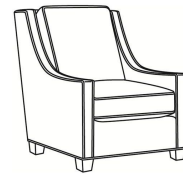

Harper / 1726-LP

DESCRIPTION: Chair (30W)
 OUTSIDE: 30"W x 39"D x 40"H
 INSIDE: 22"W x 21.5"D
 SEAT: 20"H
 ARM: 25"H
 BACK RAIL: 36"H
 COM: Plain: 9.00 yds
 Repeat of 2-14": 11.25 yds
 Repeat of 15-27": 12.25 yds
 WEIGHT: 75 lbs

L = available in leather

Standard Features:

Loose Pillow Box Border Back
 May be shown with optional features

HARPER

Standard Seat Cushion: Hallmark Seat
 Standard Back Pillow: Fiber Back

Also available:

Harper / L1728
 Leather Ottoman (27W X 22D)
 Outside: 27W x 22D x 17H
 Inside: 0W x 0D

Harper / 1728
 Ottoman (27W X 22D)
 Outside: 27W x 22D x 17H
 Inside: 0W x 0D

Harper / 1726
 Chair (30W)
 Outside: 30W x 39D x 40H
 Inside: 22W x 21.5D

Harper / 1726-05MR
 Manual Recliner (30.5W)
 Outside: 30.5W x 41D x 40H
 Inside: 22W x 20D

Harper / 1726-05PR
 Power Recliner (30.5W)
 Outside: 30.5W x 41D x 40H
 Inside: 22W x 20D

Harper / 1726-SG
 Swivel Glider (30W)
 Outside: 30W x 39D x 40H
 Inside: 22W x 21.5D

Harper / 1726-SGLP
Swivel Glider (30W)
Outside: 30W x 39D x 40H
Inside: 22W x 21.5D