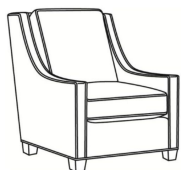

Harper / 1726-LP

DESCRIPTION: Chair (30W)
 OUTSIDE: 30"W x 39"D x 40"H
 INSIDE: 22"W x 21.5"D
 SEAT: 20"H
 ARM: 25"H
 BACK RAIL: 36"H
 COM: Plain: 9.00 yds
 Repeat of 2-14": 11.25 yds
 Repeat of 15-27": 12.25 yds
 WEIGHT: 75 lbs

Harper / 1728
 Ottoman (27W X 22D)
 Outside: 27W x 22D x 17H
 Inside: 0W x 0D

Harper / 1726
 Chair (30W)
 Outside: 30W x 39D x 40H
 Inside: 22W x 21.5D

Harper / 1726-05MR
 Manual Recliner (30.5W)
 Outside: 30.5W x 41D x 40H
 Inside: 22W x 20D

Harper / 1726-05PR
 Power Recliner (30.5W)
 Outside: 30.5W x 41D x 40H
 Inside: 22W x 20D

Harper / 1726-SG
 Swivel Glider (30W)
 Outside: 30W x 39D x 40H
 Inside: 22W x 21.5D

Harper / 1726-SGLP
Swivel Glider (30W)
Outside: 30W x 39D x 40H
Inside: 22W x 21.5D

Harper / 1726-SW
Swivel Chair (30W)
Outside: 30W x 39D x 40H
Inside: 22W x 21.5D

Harper / 1726-SWLP
Swivel Chair (30W)
Outside: 30W x 39D x 40H
Inside: 22W x 21.5D

Harper / L1726
Leather Chair (30W)
Outside: 30W x 39D x 40H
Inside: 22W x 21.5D