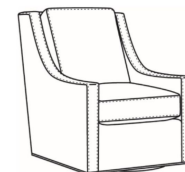

Heath / 1725-05PR

DESCRIPTION:	Power Recliner (30.5W)
OUTSIDE:	30.5"W x 41"D x 40"H
INSIDE:	22"W x 20"D
SEAT:	20.5"H
ARM:	25.5"H
BACK RAIL:	36.5"H
COM:	Plain: 9.50 yds Repeat of 2-14": 12.00 yds Repeat of 15-27": 13.00 yds
WEIGHT:	115 lbs

Heath / 1725-SWLP
Swivel Chair (30W)
Outside: 30W x 39D x 40H
Inside: 22W x 21.5D

Heath / L1725
Leather Chair (30W)
Outside: 30W x 39D x 40H
Inside: 22W x 21.5D

Heath / L1725-05MR
Leather Manual Recliner (30.5W)
Outside: 30.5W x 41D x 40H
Inside: 22W x 20D

Heath / L1725-05PR
Leather Power Recliner (30.5W)
Outside: 30.5W x 41D x 40H
Inside: 22W x 20D

Heath / L1725-05SWMR
Leather Swivel Manual Recliner (30.5W)
Outside: 30.5W x 41D x 40H
Inside: 22W x 20D

Heath / L1725-05SWPR
Leather Swivel Power Recliner (30.5W)
Outside: 30.5W x 41D x 40H
Inside: 22W x 20D

Heath / L1725-LP
Leather Chair (30W)
Outside: 30W x 39D x 40H
Inside: 22W x 21.5D

Heath / L1725-SG
Leather Swivel Glider (30W)
Outside: 30W x 39D x 40H
Inside: 22W x 21.5D

Heath / L1725-SGLP
Leather Swivel Glider (30W)
Outside: 30W x 39D x 40H
Inside: 22W x 21.5D