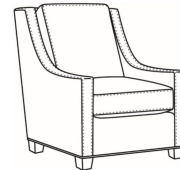

Heath / 1725-05PR

DESCRIPTION:	Power Recliner (30.5W)
OUTSIDE:	30.5"W x 41"D x 40"H
INSIDE:	22"W x 20"D
SEAT:	20.5"H
ARM:	25.5"H
BACK RAIL:	36.5"H
COM:	Plain: 9.50 yds Repeat of 2-14": 12.00 yds Repeat of 15-27": 13.00 yds
WEIGHT:	115 lbs

May be shown with optional features

HEATH

Standard Seat Cushion: Hallmark Seat
Standard Back Pillow: Fiber Back

Also available:

Heath / L1727
Leather Ottoman (27W X 22D)
Outside: 27W x 22D x 17H
Inside: 0W x 0D

Heath / 1727
Ottoman (27W X 22D)
Outside: 27W x 22D x 17H
Inside: 0W x 0D

Heath / 1725
Chair (30W)
Outside: 30W x 39D x 40H
Inside: 22W x 21.5D

Heath / 1725-05MR
Manual Recliner (30.5W)
Outside: 30.5W x 41D x 40H
Inside: 22W x 20D

Heath / 1725-05SWMR
Swivel Manual Recliner (30.5W)
Outside: 30.5W x 41D x 40H
Inside: 22W x 20D

Heath / 1725-05SWPR
Swivel Power Recliner (30.5W)
Outside: 30.5W x 41D x 40H
Inside: 22W x 20D

Heath / 1725-LP
Chair (30W)
Outside: 30W x 39D x 40H
Inside: 22W x 21.5D