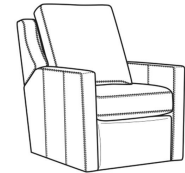

Heath / 1725-05SWMR
Swivel Manual Recliner (30.5W)
Outside: 30.5W x 41D x 40H
Inside: 22W x 20D

Heath / 1725-05SWPR
Swivel Power Recliner (30.5W)
Outside: 30.5W x 41D x 40H
Inside: 22W x 20D

Heath / 1725-LP
Chair (30W)
Outside: 30W x 39D x 40H
Inside: 22W x 21.5D

Heath / 1725-SG
Swivel Glider (30W)
Outside: 30W x 39D x 40H
Inside: 22W x 21.5D

Heath / 1725-SGLP
Swivel Glider (30W)
Outside: 30W x 39D x 40H
Inside: 22W x 21.5D

Heath / 1725-SW
Swivel Chair (30W)
Outside: 30W x 39D x 40H
Inside: 22W x 21.5D

Heath / 1725-SWLP
Swivel Chair (30W)
Outside: 30W x 39D x 40H
Inside: 22W x 21.5D

Heath / L1725
Leather Chair (30W)
Outside: 30W x 39D x 40H
Inside: 22W x 21.5D

Heath / L1725-05MR
Leather Manual Recliner (30.5W)
Outside: 30.5W x 41D x 40H
Inside: 22W x 20D

Heath / L1725-05PR
Leather Power Recliner (30.5W)
Outside: 30.5W x 41D x 40H
Inside: 22W x 20D

Heath / L1725-05SWMR
Leather Swivel Manual Recliner (30.5W)
Outside: 30.5W x 41D x 40H
Inside: 22W x 20D

Heath / L1725-05SWPR
Leather Swivel Power Recliner (30.5W)
Outside: 30.5W x 41D x 40H
Inside: 22W x 20D