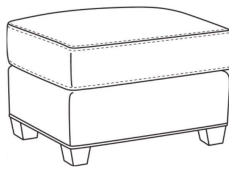

Heath / 1725-05PR

DESCRIPTION:	Power Recliner (30.5W)
OUTSIDE:	30.5"W x 41"D x 40"H
INSIDE:	22"W x 20"D
SEAT:	20.5"H
ARM:	25.5"H
BACK RAIL:	36.5"H
COM:	Plain: 9.50 yds Repeat of 2-14": 12.00 yds Repeat of 15-27": 13.00 yds
WEIGHT:	115 lbs

May be shown with optional features

HEATH

Standard Seat Cushion: Hallmark Seat
Standard Back Pillow: Fiber Back

Also available:

Heath / L1727
Leather Ottoman (27W X 22D)
Outside: 27W x 22D x 17H
Inside: 0W x 0D

Heath / 1727
Ottoman (27W X 22D)
Outside: 27W x 22D x 17H
Inside: 0W x 0D

Heath / 1725
Chair (30W)
Outside: 30W x 39D x 40H
Inside: 22W x 21.5D

Heath / 1725-05MR
Manual Recliner (30.5W)
Outside: 30.5W x 41D x 40H
Inside: 22W x 20D

Heath / 1725-05SWMR
Swivel Manual Recliner (30.5W)
Outside: 30.5W x 41D x 40H
Inside: 22W x 20D

Heath / 1725-05SWPR
Swivel Power Recliner (30.5W)
Outside: 30.5W x 41D x 40H
Inside: 22W x 20D

Heath / 1725-LP
Chair (30W)
Outside: 30W x 39D x 40H
Inside: 22W x 21.5D