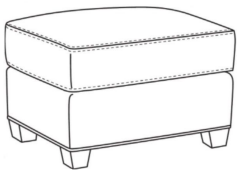

Heath / 1725-05PR

DESCRIPTION:	Power Recliner (30.5W)
OUTSIDE:	30.5"W x 41"D x 40"H
INSIDE:	22"W x 20"D
SEAT:	20.5"H
ARM:	25.5"H
BACK RAIL:	36.5"H
COM:	Plain: 9.50 yds Repeat of 2-14": 12.00 yds Repeat of 15-27": 13.00 yds
WEIGHT:	115 lbs

L = available in leather

Standard Features:

Semi-Attached Box Border Back

Saddle-Stitched

Allow 18" distance from wall for full reclining position. Fully Reclined Depth: 71.5D

Optional battery pack sold separately

May be shown with optional features

HEATH

Standard Seat Cushion: Hallmark Seat
Standard Back Pillow: Fiber Back

Also available:

Heath / L1727
Leather Ottoman (27W X 22D)
Outside: 27W x 22D x 17H
Inside: 0W x 0D

Heath / 1727
Ottoman (27W X 22D)
Outside: 27W x 22D x 17H
Inside: 0W x 0D

Heath / 1725
Chair (30W)
Outside: 30W x 39D x 40H
Inside: 22W x 21.5D

Heath / 1725-05MR
Manual Recliner (30.5W)
Outside: 30.5W x 41D x 40H
Inside: 22W x 20D