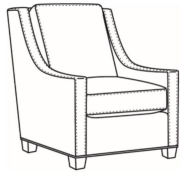

**Heath / 1725-05PR**

DESCRIPTION:	Power Recliner (30.5W)
OUTSIDE:	30.5"W x 41"D x 40"H
INSIDE:	22"W x 20"D
SEAT:	20.5"H
ARM:	25.5"H
BACK RAIL:	36.5"H
COM:	Plain: 9.50 yds Repeat of 2-14": 12.00 yds Repeat of 15-27": 13.00 yds
WEIGHT:	115 lbs

Heath / 1725  
Chair (30W)  
Outside: 30W x 39D x 40H  
Inside: 22W x 21.5D

Heath / 1725-05MR  
Manual Recliner (30.5W)  
Outside: 30.5W x 41D x 40H  
Inside: 22W x 20D

Heath / 1725-LP  
Chair (30W)  
Outside: 30W x 39D x 40H  
Inside: 22W x 21.5D

Heath / 1725-SG  
Swivel Glider (30W)  
Outside: 30W x 39D x 40H  
Inside: 22W x 21.5D

Heath / 1725-SGLP  
Swivel Glider (30W)  
Outside: 30W x 39D x 40H  
Inside: 22W x 21.5D

Heath / 1725-SW  
Swivel Chair (30W)  
Outside: 30W x 39D x 40H  
Inside: 22W x 21.5D

Heath / 1725-SWLP  
Swivel Chair (30W)  
Outside: 30W x 39D x 40H  
Inside: 22W x 21.5D

Heath / L1725  
Leather Chair (30W)  
Outside: 30W x 39D x 40H  
Inside: 22W x 21.5D

Heath / L1725-05MR  
Leather Manual Recliner (30.5W)  
Outside: 30.5W x 41D x 40H  
Inside: 22W x 20D