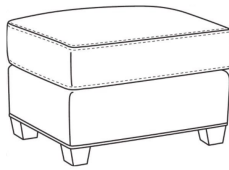

**Heath / 1725-05PR**

DESCRIPTION:	Power Recliner (30.5W)
OUTSIDE:	30.5"W x 41"D x 40"H
INSIDE:	22"W x 20"D
SEAT:	20.5"H
ARM:	25.5"H
BACK RAIL:	36.5"H
COM:	Plain: 9.50 yds Repeat of 2-14": 12.00 yds Repeat of 15-27": 13.00 yds
WEIGHT:	115 lbs

**L** = available in leather

**Standard Features:**

Semi-Attached Box Border Back

Saddle-Stitched

Allow 18" distance from wall for full reclining position. Fully Reclined Depth: 71.5D

May be shown with optional features

**HEATH**

Standard Seat Cushion: Hallmark Seat  
Standard Back Pillow: Fiber Back

Also available:

Heath / L1727  
Leather Ottoman (27W X 22D)  
Outside: 27W x 22D x 17H  
Inside: 0W x 0D

Heath / 1727  
Ottoman (27W X 22D)  
Outside: 27W x 22D x 17H  
Inside: 0W x 0D

Heath / 1725  
Chair (30W)  
Outside: 30W x 39D x 40H  
Inside: 22W x 21.5D

Heath / 1725-05MR  
Manual Recliner (30.5W)  
Outside: 30.5W x 41D x 40H  
Inside: 22W x 20D

Heath / 1725-LP  
Chair (30W)  
Outside: 30W x 39D x 40H  
Inside: 22W x 21.5D