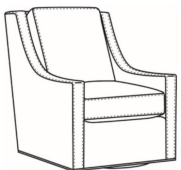

Heath / 1725-SG
Swivel Glider (30W)
Outside: 30W x 39D x 40H
Inside: 22W x 21.5D

Heath / 1725-SGLP
Swivel Glider (30W)
Outside: 30W x 39D x 40H
Inside: 22W x 21.5D

Heath / 1725-SW
Swivel Chair (30W)
Outside: 30W x 39D x 40H
Inside: 22W x 21.5D

Heath / 1725-SWLP
Swivel Chair (30W)
Outside: 30W x 39D x 40H
Inside: 22W x 21.5D

Heath / L1725
Leather Chair (30W)
Outside: 30W x 39D x 40H
Inside: 22W x 21.5D

Heath / L1725-05MR
Leather Manual Recliner (30.5W)
Outside: 30.5W x 41D x 40H
Inside: 22W x 20D

Heath / L1725-05PR
Leather Power Recliner (30.5W)
Outside: 30.5W x 41D x 40H
Inside: 22W x 20D

Heath / L1725-05SWMR
Leather Swivel Manual Recliner (30.5W)
Outside: 30.5W x 41D x 40H
Inside: 22W x 20D

Heath / L1725-05SWPR
Leather Swivel Power Recliner (30.5W)
Outside: 30.5W x 41D x 40H
Inside: 22W x 20D

Heath / L1725-LP
Leather Chair (30W)
Outside: 30W x 39D x 40H
Inside: 22W x 21.5D

Heath / L1725-SG
Leather Swivel Glider (30W)
Outside: 30W x 39D x 40H
Inside: 22W x 21.5D

Heath / L1725-SGLP
Leather Swivel Glider (30W)
Outside: 30W x 39D x 40H
Inside: 22W x 21.5D