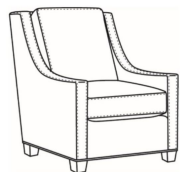

Heath / 1725-05SWMR
Swivel Manual Recliner (30.5W)
Outside: 30.5W x 41D x 40H
Inside: 22W x 20D

Heath / 1725-05SWPR
Swivel Power Recliner (30.5W)
Outside: 30.5W x 41D x 40H
Inside: 22W x 20D

Heath / 1725-LP
Chair (30W)
Outside: 30W x 39D x 40H
Inside: 22W x 21.5D

Heath / 1725-SG
Swivel Glider (30W)
Outside: 30W x 39D x 40H
Inside: 22W x 21.5D

Heath / 1725-SGLP
Swivel Glider (30W)
Outside: 30W x 39D x 40H
Inside: 22W x 21.5D

Heath / 1725-SW
Swivel Chair (30W)
Outside: 30W x 39D x 40H
Inside: 22W x 21.5D

Heath / 1725-SWLP
Swivel Chair (30W)
Outside: 30W x 39D x 40H
Inside: 22W x 21.5D

Heath / L1725
Leather Chair (30W)
Outside: 30W x 39D x 40H
Inside: 22W x 21.5D

Heath / L1725-05MR
Leather Manual Recliner (30.5W)
Outside: 30.5W x 41D x 40H
Inside: 22W x 20D

Heath / L1725-05PR
Leather Power Recliner (30.5W)
Outside: 30.5W x 41D x 40H
Inside: 22W x 20D

Heath / L1725-05SWMR
Leather Swivel Manual Recliner (30.5W)
Outside: 30.5W x 41D x 40H
Inside: 22W x 20D

Heath / L1725-05SWPR
Leather Swivel Power Recliner (30.5W)
Outside: 30.5W x 41D x 40H
Inside: 22W x 20D