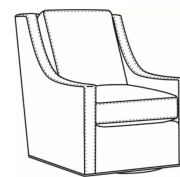

**Heath / 1725-05PR**

DESCRIPTION:	Power Recliner (30.5W)
OUTSIDE:	30.5"W x 41"D x 40"H
INSIDE:	22"W x 20"D
SEAT:	20.5"H
ARM:	25.5"H
BACK RAIL:	36.5"H
COM:	Plain: 9.50 yds Repeat of 2-14": 12.00 yds Repeat of 15-27": 13.00 yds
WEIGHT:	115 lbs

**HEATH**

Standard Seat Cushion: Hallmark Seat  
Standard Back Pillow: Fiber Back

Also available:

Heath / L1727  
Leather Ottoman (27W X 22D)  
Outside: 27W x 22D x 17H  
Inside: 0W x 0D

Heath / 1727  
Ottoman (27W X 22D)  
Outside: 27W x 22D x 17H  
Inside: 0W x 0D

Heath / 1725  
Chair (30W)  
Outside: 30W x 39D x 40H  
Inside: 22W x 21.5D

Heath / 1725-05MR  
Manual Recliner (30.5W)  
Outside: 30.5W x 41D x 40H  
Inside: 22W x 20D

Heath / 1725-LP  
Chair (30W)  
Outside: 30W x 39D x 40H  
Inside: 22W x 21.5D

Heath / 1725-SG  
Swivel Glider (30W)  
Outside: 30W x 39D x 40H  
Inside: 22W x 21.5D

Heath / 1725-SGLP  
Swivel Glider (30W)  
Outside: 30W x 39D x 40H  
Inside: 22W x 21.5D

Heath / 1725-SW  
Swivel Chair (30W)  
Outside: 30W x 39D x 40H  
Inside: 22W x 21.5D