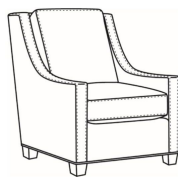

**Heath / 1725-05PR**

DESCRIPTION:	Power Recliner (30.5W)
OUTSIDE:	30.5"W x 41"D x 40"H
INSIDE:	22"W x 20"D
SEAT:	20.5"H
ARM:	25.5"H
BACK RAIL:	36.5"H
COM:	Plain: 9.50 yds Repeat of 2-14": 12.00 yds Repeat of 15-27": 13.00 yds
WEIGHT:	115 lbs

**L** = available in leather

**Standard Features:**

Semi-Attached Box Border Back

Saddle-Stitched

Allow 18" distance from wall for full reclining position. Fully Reclined Depth: 71.5D

May be shown with optional features

**HEATH**

Standard Seat Cushion: Hallmark Seat  
Standard Back Pillow: Fiber Back

Also available:

Heath / L1727  
Leather Ottoman (27W X 22D)  
Outside: 27W x 22D x 17H  
Inside: 0W x 0D

Heath / 1727  
Ottoman (27W X 22D)  
Outside: 27W x 22D x 17H  
Inside: 0W x 0D

Heath / 1725  
Chair (30W)  
Outside: 30W x 39D x 40H  
Inside: 22W x 21.5D

Heath / 1725-05MR  
Manual Recliner (30.5W)  
Outside: 30.5W x 41D x 40H  
Inside: 22W x 20D

Heath / 1725-LP  
Chair (30W)  
Outside: 30W x 39D x 40H  
Inside: 22W x 21.5D