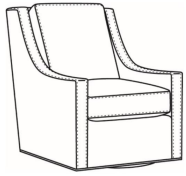

**Heath / 1725-05PR**

DESCRIPTION:	Power Recliner (30.5W)
OUTSIDE:	30.5"W x 41"D x 40"H
INSIDE:	22"W x 20"D
SEAT:	20.5"H
ARM:	25.5"H
BACK RAIL:	36.5"H
COM:	Plain: 9.50 yds Repeat of 2-14": 12.00 yds Repeat of 15-27": 13.00 yds
WEIGHT:	115 lbs

Heath / 1725  
Chair (30W)  
Outside: 30W x 39D x 40H  
Inside: 22W x 21.5D

Heath / 1725-05MR  
Manual Recliner (30.5W)  
Outside: 30.5W x 41D x 40H  
Inside: 22W x 20D

Heath / 1725-LP  
Chair (30W)  
Outside: 30W x 39D x 40H  
Inside: 22W x 21.5D

Heath / 1725-SG  
Swivel Glider (30W)  
Outside: 30W x 39D x 40H  
Inside: 22W x 21.5D

Heath / 1725-SGLP  
Swivel Glider (30W)  
Outside: 30W x 39D x 40H  
Inside: 22W x 21.5D

Heath / 1725-SW  
Swivel Chair (30W)  
Outside: 30W x 39D x 40H  
Inside: 22W x 21.5D

Heath / 1725-SWLP  
Swivel Chair (30W)  
Outside: 30W x 39D x 40H  
Inside: 22W x 21.5D

Heath / L1725  
Leather Chair (30W)  
Outside: 30W x 39D x 40H  
Inside: 22W x 21.5D

Heath / L1725-05MR  
Leather Manual Recliner (30.5W)  
Outside: 30.5W x 41D x 40H  
Inside: 22W x 20D