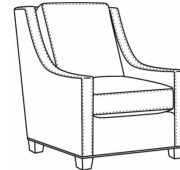

**Heath / 1725-05PR**

DESCRIPTION:	Power Recliner (30.5W)
OUTSIDE:	30.5"W x 41"D x 40"H
INSIDE:	22"W x 20"D
SEAT:	20.5"H
ARM:	25.5"H
BACK RAIL:	36.5"H
COM:	Plain: 9.50 yds Repeat of 2-14": 12.00 yds Repeat of 15-27": 13.00 yds
WEIGHT:	115 lbs

**L** = available in leather

**Standard Features:**

Semi-Attached Box Border Back

Saddle-Stitched

Allow 18" distance from wall for full reclining position. Fully Reclined Depth: 71.5D

May be shown with optional features

**HEATH**

Standard Seat Cushion: Hallmark Seat  
Standard Back Pillow: Fiber Back

Also available:

Heath / L1727  
Leather Ottoman (27W X 22D)  
Outside: 27W x 22D x 17H  
Inside: 0W x 0D

Heath / 1727  
Ottoman (27W X 22D)  
Outside: 27W x 22D x 17H  
Inside: 0W x 0D

Heath / 1725  
Chair (30W)  
Outside: 30W x 39D x 40H  
Inside: 22W x 21.5D

Heath / 1725-05MR  
Manual Recliner (30.5W)  
Outside: 30.5W x 41D x 40H  
Inside: 22W x 20D

Heath / 1725-LP  
Chair (30W)  
Outside: 30W x 39D x 40H  
Inside: 22W x 21.5D