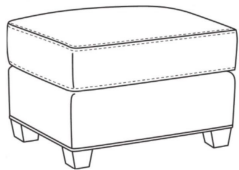

**Heath / 1725-05PR**

DESCRIPTION:	Power Recliner (30.5W)
OUTSIDE:	30.5"W x 41"D x 40"H
INSIDE:	22"W x 20"D
SEAT:	20.5"H
ARM:	25.5"H
BACK RAIL:	36.5"H
COM:	Plain: 9.50 yds Repeat of 2-14": 12.00 yds Repeat of 15-27": 13.00 yds
WEIGHT:	115 lbs

**L** = available in leather

**Standard Features:**

Semi-Attached Box Border Back

Saddle-Stitched

Allow 18" distance from wall for full reclining position. Fully Reclined Depth: 71.5D

May be shown with optional features

**HEATH**

Standard Seat Cushion: Hallmark Seat  
Standard Back Pillow: Fiber Back

Also available:

Heath / L1727  
Leather Ottoman (27W X 22D)  
Outside: 27W x 22D x 17H  
Inside: 0W x 0D

Heath / 1727  
Ottoman (27W X 22D)  
Outside: 27W x 22D x 17H  
Inside: 0W x 0D

Heath / 1725  
Chair (30W)  
Outside: 30W x 39D x 40H  
Inside: 22W x 21.5D

Heath / 1725-05MR  
Manual Recliner (30.5W)  
Outside: 30.5W x 41D x 40H  
Inside: 22W x 20D

Heath / 1725-LP  
Chair (30W)  
Outside: 30W x 39D x 40H  
Inside: 22W x 21.5D