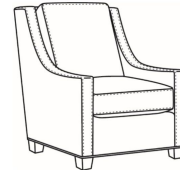

Heath / 1725-05MR

DESCRIPTION:	Manual Recliner (30.5W)
OUTSIDE:	30.5"W x 41"D x 40"H
INSIDE:	22"W x 20"D
SEAT:	20.5"H
ARM:	25.5"H
BACK RAIL:	36.5"H
COM:	Plain: 9.50 yds Repeat of 2-14": 12.00 yds Repeat of 15-27": 13.00 yds
WEIGHT:	110 lbs

L = available in leather

Standard Features:

Semi-Attached Box Border Back

Saddle-Stitched

Allow 18" distance from wall for full reclining position. Fully Reclined Depth: 71.5D

May be shown with optional features

HEATH

Standard Seat Cushion: Hallmark Seat
Standard Back Pillow: Fiber Back

Also available:

Heath / L1727
Leather Ottoman (27W X 22D)
Outside: 27W x 22D x 17H
Inside: 0W x 0D

Heath / 1727
Ottoman (27W X 22D)
Outside: 27W x 22D x 17H
Inside: 0W x 0D

Heath / 1725
Chair (30W)
Outside: 30W x 39D x 40H
Inside: 22W x 21.5D

Heath / 1725-05PR
Power Recliner (30.5W)
Outside: 30.5W x 41D x 40H
Inside: 22W x 20D

Heath / 1725-LP
Chair (30W)
Outside: 30W x 39D x 40H
Inside: 22W x 21.5D