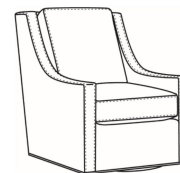

Heath / 1725-05MR

DESCRIPTION:	Manual Recliner (30.5W)
OUTSIDE:	30.5"W x 41"D x 40"H
INSIDE:	22"W x 20"D
SEAT:	20.5"H
ARM:	25.5"H
BACK RAIL:	36.5"H
COM:	Plain: 9.50 yds Repeat of 2-14": 12.00 yds Repeat of 15-27": 13.00 yds
WEIGHT:	110 lbs

L = available in leather

Standard Features:

Semi-Attached Box Border Back

Saddle-Stitched

Allow 18" distance from wall for full reclining position. Fully Reclined Depth: 71.5D

May be shown with optional features

HEATH

Standard Seat Cushion: Hallmark Seat
Standard Back Pillow: Fiber Back

Also available:

Heath / L1727
Leather Ottoman (27W X 22D)
Outside: 27W x 22D x 17H
Inside: 0W x 0D

Heath / 1727
Ottoman (27W X 22D)
Outside: 27W x 22D x 17H
Inside: 0W x 0D

Heath / 1725
Chair (30W)
Outside: 30W x 39D x 40H
Inside: 22W x 21.5D

Heath / 1725-05PR
Power Recliner (30.5W)
Outside: 30.5W x 41D x 40H
Inside: 22W x 20D

Heath / 1725-LP
Chair (30W)
Outside: 30W x 39D x 40H
Inside: 22W x 21.5D