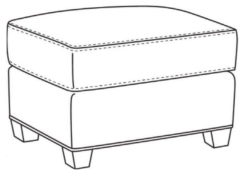

Heath / 1725-05MR

DESCRIPTION:	Manual Recliner (30.5W)
OUTSIDE:	30.5"W x 41"D x 40"H
INSIDE:	22"W x 20"D
SEAT:	20.5"H
ARM:	25.5"H
BACK RAIL:	36.5"H
COM:	Plain: 9.50 yds Repeat of 2-14": 12.00 yds Repeat of 15-27": 13.00 yds
WEIGHT:	110 lbs

L = available in leather

Standard Features:

Semi-Attached Box Border Back

Saddle-Stitched

Allow 18" distance from wall for full reclining position. Fully Reclined Depth: 71.5D

May be shown with optional features

HEATH

Standard Seat Cushion: Hallmark Seat
Standard Back Pillow: Fiber Back

Also available:

Heath / L1727
Leather Ottoman (27W X 22D)
Outside: 27W x 22D x 17H
Inside: 0W x 0D

Heath / 1727
Ottoman (27W X 22D)
Outside: 27W x 22D x 17H
Inside: 0W x 0D

Heath / 1725
Chair (30W)
Outside: 30W x 39D x 40H
Inside: 22W x 21.5D

Heath / 1725-05PR
Power Recliner (30.5W)
Outside: 30.5W x 41D x 40H
Inside: 22W x 20D

Heath / 1725-LP
Chair (30W)
Outside: 30W x 39D x 40H
Inside: 22W x 21.5D