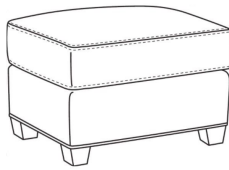

Heath / 1725-05MR

DESCRIPTION:	Manual Recliner (30.5W)
OUTSIDE:	30.5"W x 41"D x 40"H
INSIDE:	22"W x 20"D
SEAT:	20.5"H
ARM:	25.5"H
BACK RAIL:	36.5"H
COM:	Plain: 9.50 yds Repeat of 2-14": 12.00 yds Repeat of 15-27": 13.00 yds
WEIGHT:	110 lbs

L = available in leather

Standard Features:

Semi-Attached Box Border Back

Saddle-Stitched

Allow 18" distance from wall for full reclining position. Fully Reclined Depth: 71.5D

May be shown with optional features

HEATH

Standard Seat Cushion: Hallmark Seat
Standard Back Pillow: Fiber Back

Also available:

Heath / L1727
Leather Ottoman (27W X 22D)
Outside: 27W x 22D x 17H
Inside: 0W x 0D

Heath / 1727
Ottoman (27W X 22D)
Outside: 27W x 22D x 17H
Inside: 0W x 0D

Heath / 1725
Chair (30W)
Outside: 30W x 39D x 40H
Inside: 22W x 21.5D

Heath / 1725-05PR
Power Recliner (30.5W)
Outside: 30.5W x 41D x 40H
Inside: 22W x 20D

Heath / 1725-LP
Chair (30W)
Outside: 30W x 39D x 40H
Inside: 22W x 21.5D