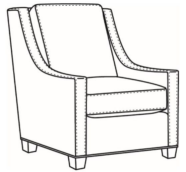

Heath / 1725-05MR

DESCRIPTION:	Manual Recliner (30.5W)
OUTSIDE:	30.5"W x 41"D x 40"H
INSIDE:	22"W x 20"D
SEAT:	20.5"H
ARM:	25.5"H
BACK RAIL:	36.5"H
COM:	Plain: 9.50 yds Repeat of 2-14": 12.00 yds Repeat of 15-27": 13.00 yds
WEIGHT:	110 lbs

Heath / 1725
Chair (30W)
Outside: 30W x 39D x 40H
Inside: 22W x 21.5D

Heath / 1725-05PR
Power Recliner (30.5W)
Outside: 30.5W x 41D x 40H
Inside: 22W x 20D

Heath / 1725-LP
Chair (30W)
Outside: 30W x 39D x 40H
Inside: 22W x 21.5D

Heath / 1725-SG
Swivel Glider (30W)
Outside: 30W x 39D x 40H
Inside: 22W x 21.5D

Heath / 1725-SGLP
Swivel Glider (30W)
Outside: 30W x 39D x 40H
Inside: 22W x 21.5D

Heath / 1725-SW
Swivel Chair (30W)
Outside: 30W x 39D x 40H
Inside: 22W x 21.5D

Heath / 1725-SWLP
Swivel Chair (30W)
Outside: 30W x 39D x 40H
Inside: 22W x 21.5D

Heath / L1725
Leather Chair (30W)
Outside: 30W x 39D x 40H
Inside: 22W x 21.5D

Heath / L1725-05MR
Leather Manual Recliner (30.5W)
Outside: 30.5W x 41D x 40H
Inside: 22W x 20D