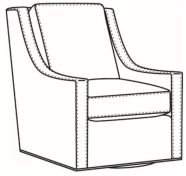

Heath / 1725-05MR

DESCRIPTION:	Manual Recliner (30.5W)
OUTSIDE:	30.5"W x 41"D x 40"H
INSIDE:	22"W x 20"D
SEAT:	20.5"H
ARM:	25.5"H
BACK RAIL:	36.5"H
COM:	Plain: 9.50 yds Repeat of 2-14": 12.00 yds Repeat of 15-27": 13.00 yds
WEIGHT:	110 lbs

Heath / 1725
Chair (30W)
Outside: 30W x 39D x 40H
Inside: 22W x 21.5D

Heath / 1725-05PR
Power Recliner (30.5W)
Outside: 30.5W x 41D x 40H
Inside: 22W x 20D

Heath / 1725-LP
Chair (30W)
Outside: 30W x 39D x 40H
Inside: 22W x 21.5D

Heath / 1725-SG
Swivel Glider (30W)
Outside: 30W x 39D x 40H
Inside: 22W x 21.5D

Heath / 1725-SGLP
Swivel Glider (30W)
Outside: 30W x 39D x 40H
Inside: 22W x 21.5D

Heath / 1725-SW
Swivel Chair (30W)
Outside: 30W x 39D x 40H
Inside: 22W x 21.5D

Heath / 1725-SWLP
Swivel Chair (30W)
Outside: 30W x 39D x 40H
Inside: 22W x 21.5D

Heath / L1725
Leather Chair (30W)
Outside: 30W x 39D x 40H
Inside: 22W x 21.5D

Heath / L1725-05MR
Leather Manual Recliner (30.5W)
Outside: 30.5W x 41D x 40H
Inside: 22W x 20D