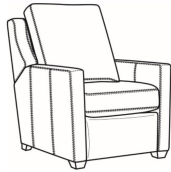

Heath / 1725-05MR

DESCRIPTION:	Manual Recliner (30.5W)
OUTSIDE:	30.5"W x 41"D x 40"H
INSIDE:	22"W x 20"D
SEAT:	20.5"H
ARM:	25.5"H
BACK RAIL:	36.5"H
COM:	Plain: 9.50 yds Repeat of 2-14": 12.00 yds Repeat of 15-27": 13.00 yds
WEIGHT:	110 lbs

Heath / 1725
Chair (30W)
Outside: 30W x 39D x 40H
Inside: 22W x 21.5D

Heath / 1725-05PR
Power Recliner (30.5W)
Outside: 30.5W x 41D x 40H
Inside: 22W x 20D

Heath / 1725-LP
Chair (30W)
Outside: 30W x 39D x 40H
Inside: 22W x 21.5D

Heath / 1725-SG
Swivel Glider (30W)
Outside: 30W x 39D x 40H
Inside: 22W x 21.5D

Heath / 1725-SGLP
Swivel Glider (30W)
Outside: 30W x 39D x 40H
Inside: 22W x 21.5D

Heath / 1725-SW
Swivel Chair (30W)
Outside: 30W x 39D x 40H
Inside: 22W x 21.5D

Heath / 1725-SWLP
Swivel Chair (30W)
Outside: 30W x 39D x 40H
Inside: 22W x 21.5D

Heath / L1725
Leather Chair (30W)
Outside: 30W x 39D x 40H
Inside: 22W x 21.5D

Heath / L1725-05MR
Leather Manual Recliner (30.5W)
Outside: 30.5W x 41D x 40H
Inside: 22W x 20D