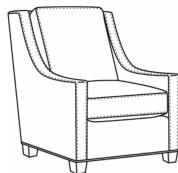

Heath / 1725-05MR

DESCRIPTION:	Manual Recliner (30.5W)
OUTSIDE:	30.5"W x 41"D x 40"H
INSIDE:	22"W x 20"D
SEAT:	20.5"H
ARM:	25.5"H
BACK RAIL:	36.5"H
COM:	Plain: 9.50 yds Repeat of 2-14": 12.00 yds Repeat of 15-27": 13.00 yds
WEIGHT:	110 lbs

L = available in leather

Standard Features:

Semi-Attached Box Border Back

Saddle-Stitched

Allow 18" distance from wall for full reclining position. Fully Reclined Depth: 71.5D

May be shown with optional features

HEATH

Standard Seat Cushion: Hallmark Seat
Standard Back Pillow: Fiber Back

Also available:

Heath / L1727
Leather Ottoman (27W X 22D)
Outside: 27W x 22D x 17H
Inside: 0W x 0D

Heath / 1727
Ottoman (27W X 22D)
Outside: 27W x 22D x 17H
Inside: 0W x 0D

Heath / 1725
Chair (30W)
Outside: 30W x 39D x 40H
Inside: 22W x 21.5D

Heath / 1725-05PR
Power Recliner (30.5W)
Outside: 30.5W x 41D x 40H
Inside: 22W x 20D

Heath / 1725-LP
Chair (30W)
Outside: 30W x 39D x 40H
Inside: 22W x 21.5D