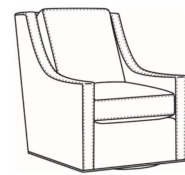

Heath / 1725
Chair (30W)
Outside: 30W x 39D x 40H
Inside: 22W x 21.5D

Heath / 1725-05PR
Power Recliner (30.5W)
Outside: 30.5W x 41D x 40H
Inside: 22W x 20D

Heath / 1725-LP
Chair (30W)
Outside: 30W x 39D x 40H
Inside: 22W x 21.5D

Heath / 1725-SG
Swivel Glider (30W)
Outside: 30W x 39D x 40H
Inside: 22W x 21.5D

Heath / 1725-SGLP
Swivel Glider (30W)
Outside: 30W x 39D x 40H
Inside: 22W x 21.5D

Heath / 1725-SW
Swivel Chair (30W)
Outside: 30W x 39D x 40H
Inside: 22W x 21.5D

Heath / 1725-SWLP
Swivel Chair (30W)
Outside: 30W x 39D x 40H
Inside: 22W x 21.5D

Heath / L1725
Leather Chair (30W)
Outside: 30W x 39D x 40H
Inside: 22W x 21.5D

Heath / L1725-05MR
Leather Manual Recliner (30.5W)
Outside: 30.5W x 41D x 40H
Inside: 22W x 20D

Heath / L1725-05PR
Leather Power Recliner (30.5W)
Outside: 30.5W x 41D x 40H
Inside: 22W x 20D

Heath / L1725-LP
Leather Chair (30W)
Outside: 30W x 39D x 40H
Inside: 22W x 21.5D

Heath / L1725-LG
Leather Swivel Glider (30W)
Outside: 30W x 39D x 40H
Inside: 22W x 21.5D