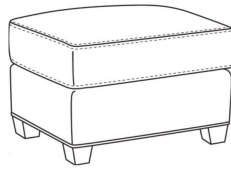

**Heath / 1725-SW**

|              |  |
|--------------|--|
| DESCRIPTION: | Swivel Chair (30W)   |
| OUTSIDE:     | 30"W x 39"D x 40"H   |
| INSIDE:      | 22"W x 21.5"D  |
| SEAT:        | 20"H   |
| ARM:         | 25"H   |
| BACK RAIL:   | 36"H   |
| COM:         | Plain: 9.00 yds<br>Repeat of 2-14": 11.25 yds<br>Repeat of 15-27": 12.25 yds |
| WEIGHT:      | 75 lbs   |

**L** = available in leather

**Standard Features:**

- Semi-Attached Box Border Back
- Saddle-Stitched
- May be shown with optional features

**HEATH**

- Standard Seat Cushion: Hallmark Seat
- Standard Back Pillow: Fiber Back

Also available:

Heath / L1727  
Leather Ottoman (27W X 22D)  
Outside: 27W x 22D x 17H  
Inside: 0W x 0D

Heath / 1727  
Ottoman (27W X 22D)  
Outside: 27W x 22D x 17H  
Inside: 0W x 0D

Heath / 1725  
Chair (30W)  
Outside: 30W x 39D x 40H  
Inside: 22W x 21.5D

Heath / 1725-05MR  
Manual Recliner (30.5W)  
Outside: 30.5W x 41D x 40H  
Inside: 22W x 20D

Heath / 1725-05PR  
Power Recliner (30.5W)  
Outside: 30.5W x 41D x 40H  
Inside: 22W x 20D

Heath / 1725-LP  
Chair (30W)  
Outside: 30W x 39D x 40H  
Inside: 22W x 21.5D