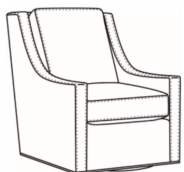

Heath / 1725-05MR  
Manual Recliner (30.5W)  
Outside: 30.5W x 41D x 40H  
Inside: 22W x 20D

Heath / 1725-05PR  
Power Recliner (30.5W)  
Outside: 30.5W x 41D x 40H  
Inside: 22W x 20D

Heath / 1725-LP  
Chair (30W)  
Outside: 30W x 39D x 40H  
Inside: 22W x 21.5D

Heath / 1725-SG  
 Swivel Glider (30W)  
 Outside: 30W x 39D x 40H  
 Inside: 22W x 21.5D

Heath / 1725-SGLP  
 Swivel Glider (30W)  
 Outside: 30W x 39D x 40H  
 Inside: 22W x 21.5D

Heath / 1725-SWLP  
 Swivel Chair (30W)  
 Outside: 30W x 39D x 40H  
 Inside: 22W x 21.5D

Heath / L1725  
 Leather Chair (30W)  
 Outside: 30W x 39D x 40H  
 Inside: 22W x 21.5D

Heath / L1725-05MR  
 Leather Manual Recliner (30.5W)  
 Outside: 30.5W x 41D x 40H  
 Inside: 22W x 20D

Heath / L1725-05PR  
 Leather Power Recliner (30.5W)  
 Outside: 30.5W x 41D x 40H  
 Inside: 22W x 20D

Heath / L1725-LP  
 Leather Chair (30W)  
 Outside: 30W x 39D x 40H  
 Inside: 22W x 21.5D

Heath / L1725-SG  
 Leather Swivel Glider (30W)  
 Outside: 30W x 39D x 40H  
 Inside: 22W x 21.5D

Heath / L1725-SGLP  
 Leather Swivel Glider (30W)  
 Outside: 30W x 39D x 40H  
 Inside: 22W x 21.5D