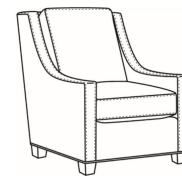

**Heath / 1725-SW**

|              |  |
|--------------|--|
| DESCRIPTION: | Swivel Chair (30W)   |
| OUTSIDE:     | 30"W x 39"D x 40"H   |
| INSIDE:      | 22"W x 21.5"D  |
| SEAT:        | 20"H   |
| ARM:         | 25"H   |
| BACK RAIL:   | 36"H   |
| COM:         | Plain: 9.00 yds<br>Repeat of 2-14": 11.25 yds<br>Repeat of 15-27": 12.25 yds |
| WEIGHT:      | 75 lbs   |

Also available:

Heath / L1727  
Leather Ottoman (27W X 22D)  
Outside: 27W x 22D x 17H  
Inside: 0W x 0D

Heath / 1727  
Ottoman (27W X 22D)  
Outside: 27W x 22D x 17H  
Inside: 0W x 0D

Heath / 1725  
Chair (30W)  
Outside: 30W x 39D x 40H  
Inside: 22W x 21.5D

Heath / 1725-05MR  
Manual Recliner (30.5W)  
Outside: 30.5W x 41D x 40H  
Inside: 22W x 20D

Heath / 1725-05PR  
Power Recliner (30.5W)  
Outside: 30.5W x 41D x 40H  
Inside: 22W x 20D

Heath / 1725-LP  
Chair (30W)  
Outside: 30W x 39D x 40H  
Inside: 22W x 21.5D

Heath / 1725-SG  
 Swivel Glider (30W)  
 Outside: 30W x 39D x 40H  
 Inside: 22W x 21.5D

Heath / 1725-SGLP  
 Swivel Glider (30W)  
 Outside: 30W x 39D x 40H  
 Inside: 22W x 21.5D

Heath / 1725-SWLP  
 Swivel Chair (30W)  
 Outside: 30W x 39D x 40H  
 Inside: 22W x 21.5D