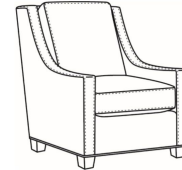

**Heath / 1725-SW**

|              |  |
|--------------|--|
| DESCRIPTION: | Swivel Chair (30W)   |
| OUTSIDE:     | 30"W x 39"D x 40"H   |
| INSIDE:      | 22"W x 21.5"D  |
| SEAT:        | 20"H   |
| ARM:         | 25"H   |
| BACK RAIL:   | 36"H   |
| COM:         | Plain: 9.00 yds<br>Repeat of 2-14": 11.25 yds<br>Repeat of 15-27": 12.25 yds |
| WEIGHT:      | 75 lbs   |

**L** = available in leather

**Standard Features:**

- Semi-Attached Box Border Back
- Saddle-Stitched
- May be shown with optional features

**HEATH**

- Standard Seat Cushion: Hallmark Seat
- Standard Back Pillow: Fiber Back

Also available:

Heath / L1727  
Leather Ottoman (27W X 22D)  
Outside: 27W x 22D x 17H  
Inside: 0W x 0D

Heath / 1727  
Ottoman (27W X 22D)  
Outside: 27W x 22D x 17H  
Inside: 0W x 0D

Heath / 1725  
Chair (30W)  
Outside: 30W x 39D x 40H  
Inside: 22W x 21.5D

Heath / 1725-05MR  
Manual Recliner (30.5W)  
Outside: 30.5W x 41D x 40H  
Inside: 22W x 20D

Heath / 1725-05PR  
Power Recliner (30.5W)  
Outside: 30.5W x 41D x 40H  
Inside: 22W x 20D

Heath / 1725-LP  
Chair (30W)  
Outside: 30W x 39D x 40H  
Inside: 22W x 21.5D