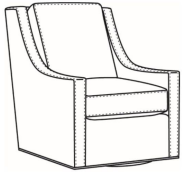

**Heath / 1725-SW**

|              |  |
|--------------|--|
| DESCRIPTION: | Swivel Chair (30W)   |
| OUTSIDE:     | 30"W x 39"D x 40"H   |
| INSIDE:      | 22"W x 21.5"D  |
| SEAT:        | 20"H   |
| ARM:         | 25"H   |
| BACK RAIL:   | 36"H   |
| COM:         | Plain: 9.00 yds<br>Repeat of 2-14": 11.25 yds<br>Repeat of 15-27": 12.25 yds |
| WEIGHT:      | 75 lbs   |

Also available:

Heath / L1727  
Leather Ottoman (27W X 22D)  
Outside: 27W x 22D x 17H  
Inside: 0W x 0D

Heath / 1727  
Ottoman (27W X 22D)  
Outside: 27W x 22D x 17H  
Inside: 0W x 0D

Heath / 1725  
Chair (30W)  
Outside: 30W x 39D x 40H  
Inside: 22W x 21.5D

Heath / 1725-05MR  
Manual Recliner (30.5W)  
Outside: 30.5W x 41D x 40H  
Inside: 22W x 20D

Heath / 1725-05PR  
Power Recliner (30.5W)  
Outside: 30.5W x 41D x 40H  
Inside: 22W x 20D

Heath / 1725-LP  
Chair (30W)  
Outside: 30W x 39D x 40H  
Inside: 22W x 21.5D

Heath / 1725-SG  
 Swivel Glider (30W)  
 Outside: 30W x 39D x 40H  
 Inside: 22W x 21.5D

Heath / 1725-SGLP  
 Swivel Glider (30W)  
 Outside: 30W x 39D x 40H  
 Inside: 22W x 21.5D

Heath / 1725-SWLP  
 Swivel Chair (30W)  
 Outside: 30W x 39D x 40H  
 Inside: 22W x 21.5D