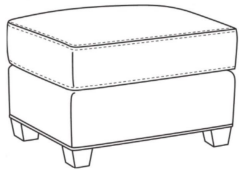

**Heath / 1725-SW**

|              |  |
|--------------|--|
| DESCRIPTION: | Swivel Chair (30W)   |
| OUTSIDE:     | 30"W x 39"D x 40"H   |
| INSIDE:      | 22"W x 21.5"D  |
| SEAT:        | 20"H   |
| ARM:         | 25"H   |
| BACK RAIL:   | 36"H   |
| COM:         | Plain: 9.00 yds<br>Repeat of 2-14": 11.25 yds<br>Repeat of 15-27": 12.25 yds |
| WEIGHT:      | 75 lbs   |

**L** = available in leather

**Standard Features:**

- Semi-Attached Box Border Back
- Saddle-Stitched
- May be shown with optional features

**HEATH**

- Standard Seat Cushion: Hallmark Seat
- Standard Back Pillow: Fiber Back

Also available:

Heath / L1727  
Leather Ottoman (27W X 22D)  
Outside: 27W x 22D x 17H  
Inside: 0W x 0D

Heath / 1727  
Ottoman (27W X 22D)  
Outside: 27W x 22D x 17H  
Inside: 0W x 0D

Heath / 1725  
Chair (30W)  
Outside: 30W x 39D x 40H  
Inside: 22W x 21.5D

Heath / 1725-05MR  
Manual Recliner (30.5W)  
Outside: 30.5W x 41D x 40H  
Inside: 22W x 20D

Heath / 1725-05PR  
Power Recliner (30.5W)  
Outside: 30.5W x 41D x 40H  
Inside: 22W x 20D

Heath / 1725-LP  
Chair (30W)  
Outside: 30W x 39D x 40H  
Inside: 22W x 21.5D