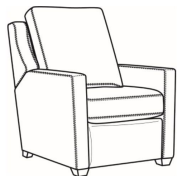

Heath / 1725-SGLP

DESCRIPTION: Swivel Glider (30W)
 OUTSIDE: 30"W x 39"D x 40"H
 INSIDE: 22"W x 21.5"D
 SEAT: 20"H
 ARM: 25"H
 BACK RAIL: 36"H
 COM: Plain: 9.00 yds
 Repeat of 2-14": 11.25 yds
 Repeat of 15-27": 12.25 yds
 WEIGHT: 75 lbs

Also available:

Heath / L1727
 Leather Ottoman (27W X 22D)
 Outside: 27W x 22D x 17H
 Inside: 0W x 0D

Heath / 1727
 Ottoman (27W X 22D)
 Outside: 27W x 22D x 17H
 Inside: 0W x 0D

Heath / 1725
 Chair (30W)
 Outside: 30W x 39D x 40H
 Inside: 22W x 21.5D

Heath / 1725-05MR
 Manual Recliner (30.5W)
 Outside: 30.5W x 41D x 40H
 Inside: 22W x 20D

Heath / 1725-05PR
 Power Recliner (30.5W)
 Outside: 30.5W x 41D x 40H
 Inside: 22W x 20D

Heath / 1725-LP
 Chair (30W)
 Outside: 30W x 39D x 40H
 Inside: 22W x 21.5D

Heath / 1725-SG
Swivel Glider (30W)
Outside: 30W x 39D x 40H
Inside: 22W x 21.5D

Heath / 1725-SW
Swivel Chair (30W)
Outside: 30W x 39D x 40H
Inside: 22W x 21.5D

Heath / 1725-SWLP
Swivel Chair (30W)
Outside: 30W x 39D x 40H
Inside: 22W x 21.5D