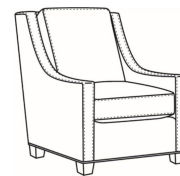

Heath / 1725-SGLP

DESCRIPTION: Swivel Glider (30W)
 OUTSIDE: 30"W x 39"D x 40"H
 INSIDE: 22"W x 21.5"D
 SEAT: 20"H
 ARM: 25"H
 BACK RAIL: 36"H
 COM: Plain: 9.00 yds
 Repeat of 2-14": 11.25 yds
 Repeat of 15-27": 12.25 yds
 WEIGHT: 75 lbs

Also available:

Heath / L1727
 Leather Ottoman (27W X 22D)
 Outside: 27W x 22D x 17H
 Inside: 0W x 0D

Heath / 1727
 Ottoman (27W X 22D)
 Outside: 27W x 22D x 17H
 Inside: 0W x 0D

Heath / 1725
 Chair (30W)
 Outside: 30W x 39D x 40H
 Inside: 22W x 21.5D

Heath / 1725-05MR
 Manual Recliner (30.5W)
 Outside: 30.5W x 41D x 40H
 Inside: 22W x 20D

Heath / 1725-05PR
 Power Recliner (30.5W)
 Outside: 30.5W x 41D x 40H
 Inside: 22W x 20D

Heath / 1725-LP
 Chair (30W)
 Outside: 30W x 39D x 40H
 Inside: 22W x 21.5D

Heath / 1725-SG
Swivel Glider (30W)
Outside: 30W x 39D x 40H
Inside: 22W x 21.5D

Heath / 1725-SW
Swivel Chair (30W)
Outside: 30W x 39D x 40H
Inside: 22W x 21.5D

Heath / 1725-SWLP
Swivel Chair (30W)
Outside: 30W x 39D x 40H
Inside: 22W x 21.5D