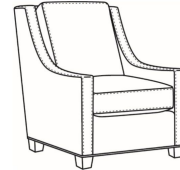

Heath / 1725-SGLP

DESCRIPTION: Swivel Glider (30W)
 OUTSIDE: 30"W x 39"D x 40"H
 INSIDE: 22"W x 21.5"D
 SEAT: 20"H
 ARM: 25"H
 BACK RAIL: 36"H
 COM: Plain: 9.00 yds
 Repeat of 2-14": 11.25 yds
 Repeat of 15-27": 12.25 yds
 WEIGHT: 75 lbs

L = available in leather

Standard Features:

- Loose Pillow Box Border Back
- Saddle-Stitched
- May be shown with optional features

HEATH
 Standard Seat Cushion: Hallmark Seat
 Standard Back Pillow: Fiber Back

Also available:

Heath / L1727
 Leather Ottoman (27W X 22D)
 Outside: 27W x 22D x 17H
 Inside: 0W x 0D

Heath / 1727
 Ottoman (27W X 22D)
 Outside: 27W x 22D x 17H
 Inside: 0W x 0D

Heath / 1725
 Chair (30W)
 Outside: 30W x 39D x 40H
 Inside: 22W x 21.5D

Heath / 1725-05MR
 Manual Recliner (30.5W)
 Outside: 30.5W x 41D x 40H
 Inside: 22W x 20D

Heath / 1725-05PR
 Power Recliner (30.5W)
 Outside: 30.5W x 41D x 40H
 Inside: 22W x 20D

Heath / 1725-LP
 Chair (30W)
 Outside: 30W x 39D x 40H
 Inside: 22W x 21.5D