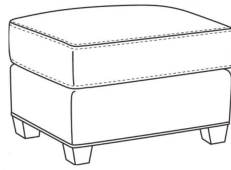

Heath / 1725-SGLP

DESCRIPTION: Swivel Glider (30W)
 OUTSIDE: 30"W x 39"D x 40"H
 INSIDE: 22"W x 21.5"D
 SEAT: 20"H
 ARM: 25"H
 BACK RAIL: 36"H
 COM: Plain: 9.00 yds
 Repeat of 2-14": 11.25 yds
 Repeat of 15-27": 12.25 yds
 WEIGHT: 75 lbs

L = available in leather

Standard Features:

- Loose Pillow Box Border Back
- Saddle-Stitched
- May be shown with optional features

HEATH
 Standard Seat Cushion: Hallmark Seat
 Standard Back Pillow: Fiber Back

Also available:

Heath / L1727
 Leather Ottoman (27W X 22D)
 Outside: 27W x 22D x 17H
 Inside: 0W x 0D

Heath / 1727
 Ottoman (27W X 22D)
 Outside: 27W x 22D x 17H
 Inside: 0W x 0D

Heath / 1725
 Chair (30W)
 Outside: 30W x 39D x 40H
 Inside: 22W x 21.5D

Heath / 1725-05MR
 Manual Recliner (30.5W)
 Outside: 30.5W x 41D x 40H
 Inside: 22W x 20D

Heath / 1725-05PR
 Power Recliner (30.5W)
 Outside: 30.5W x 41D x 40H
 Inside: 22W x 20D

Heath / 1725-LP
 Chair (30W)
 Outside: 30W x 39D x 40H
 Inside: 22W x 21.5D