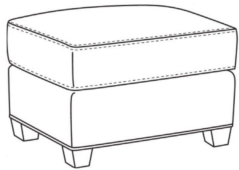

Heath / 1725-SGLP

DESCRIPTION: Swivel Glider (30W)
 OUTSIDE: 30"W x 39"D x 40"H
 INSIDE: 22"W x 21.5"D
 SEAT: 20"H
 ARM: 25"H
 BACK RAIL: 36"H
 COM: Plain: 9.00 yds
 Repeat of 2-14": 11.25 yds
 Repeat of 15-27": 12.25 yds
 WEIGHT: 75 lbs

L = available in leather

Standard Features:

- Loose Pillow Box Border Back
- Saddle-Stitched
- May be shown with optional features

HEATH
 Standard Seat Cushion: Hallmark Seat
 Standard Back Pillow: Fiber Back

Also available:

Heath / L1727
 Leather Ottoman (27W X 22D)
 Outside: 27W x 22D x 17H
 Inside: 0W x 0D

Heath / 1727
 Ottoman (27W X 22D)
 Outside: 27W x 22D x 17H
 Inside: 0W x 0D

Heath / 1725
 Chair (30W)
 Outside: 30W x 39D x 40H
 Inside: 22W x 21.5D

Heath / 1725-05MR
 Manual Recliner (30.5W)
 Outside: 30.5W x 41D x 40H
 Inside: 22W x 20D

Heath / 1725-05PR
 Power Recliner (30.5W)
 Outside: 30.5W x 41D x 40H
 Inside: 22W x 20D

Heath / 1725-LP
 Chair (30W)
 Outside: 30W x 39D x 40H
 Inside: 22W x 21.5D