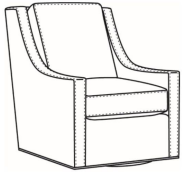

Heath / 1725-SGLP

DESCRIPTION: Swivel Glider (30W)
 OUTSIDE: 30"W x 39"D x 40"H
 INSIDE: 22"W x 21.5"D
 SEAT: 20"H
 ARM: 25"H
 BACK RAIL: 36"H
 COM: Plain: 9.00 yds
 Repeat of 2-14": 11.25 yds
 Repeat of 15-27": 12.25 yds
 WEIGHT: 75 lbs

Also available:

Heath / L1727
 Leather Ottoman (27W X 22D)
 Outside: 27W x 22D x 17H
 Inside: 0W x 0D

Heath / 1727
 Ottoman (27W X 22D)
 Outside: 27W x 22D x 17H
 Inside: 0W x 0D

Heath / 1725
 Chair (30W)
 Outside: 30W x 39D x 40H
 Inside: 22W x 21.5D

Heath / 1725-05MR
 Manual Recliner (30.5W)
 Outside: 30.5W x 41D x 40H
 Inside: 22W x 20D

Heath / 1725-05PR
 Power Recliner (30.5W)
 Outside: 30.5W x 41D x 40H
 Inside: 22W x 20D

Heath / 1725-LP
 Chair (30W)
 Outside: 30W x 39D x 40H
 Inside: 22W x 21.5D

Heath / 1725-SG
Swivel Glider (30W)
Outside: 30W x 39D x 40H
Inside: 22W x 21.5D

Heath / 1725-SW
Swivel Chair (30W)
Outside: 30W x 39D x 40H
Inside: 22W x 21.5D

Heath / 1725-SWLP
Swivel Chair (30W)
Outside: 30W x 39D x 40H
Inside: 22W x 21.5D