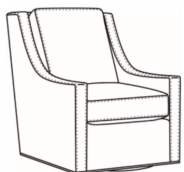

Heath / 1725-05MR
 Manual Recliner (30.5W)
 Outside: 30.5W x 41D x 40H
 Inside: 22W x 20D

Heath / 1725-05PR
 Power Recliner (30.5W)
 Outside: 30.5W x 41D x 40H
 Inside: 22W x 20D

Heath / 1725-LP
 Chair (30W)
 Outside: 30W x 39D x 40H
 Inside: 22W x 21.5D

Heath / 1725-SG
Swivel Glider (30W)
Outside: 30W x 39D x 40H
Inside: 22W x 21.5D

Heath / 1725-SW
Swivel Chair (30W)
Outside: 30W x 39D x 40H
Inside: 22W x 21.5D

Heath / 1725-SWLP
Swivel Chair (30W)
Outside: 30W x 39D x 40H
Inside: 22W x 21.5D

Heath / L1725
Leather Chair (30W)
Outside: 30W x 39D x 40H
Inside: 22W x 21.5D

Heath / L1725-05MR
Leather Manual Recliner (30.5W)
Outside: 30.5W x 41D x 40H
Inside: 22W x 20D

Heath / L1725-05PR
Leather Power Recliner (30.5W)
Outside: 30.5W x 41D x 40H
Inside: 22W x 20D

Heath / L1725-LP
Leather Chair (30W)
Outside: 30W x 39D x 40H
Inside: 22W x 21.5D

Heath / L1725-SG
Leather Swivel Glider (30W)
Outside: 30W x 39D x 40H
Inside: 22W x 21.5D

Heath / L1725-SGLP
Leather Swivel Glider (30W)
Outside: 30W x 39D x 40H
Inside: 22W x 21.5D