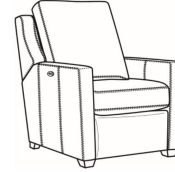

Heath / 1725-05MR
 Manual Recliner (30.5W)
 Outside: 30.5W x 41D x 40H
 Inside: 22W x 20D

Heath / 1725-05PR
 Power Recliner (30.5W)
 Outside: 30.5W x 41D x 40H
 Inside: 22W x 20D

Heath / 1725-LP
 Chair (30W)
 Outside: 30W x 39D x 40H
 Inside: 22W x 21.5D

Heath / 1725-SG
Swivel Glider (30W)
Outside: 30W x 39D x 40H
Inside: 22W x 21.5D

Heath / 1725-SW
Swivel Chair (30W)
Outside: 30W x 39D x 40H
Inside: 22W x 21.5D

Heath / 1725-SWLP
Swivel Chair (30W)
Outside: 30W x 39D x 40H
Inside: 22W x 21.5D

Heath / L1725
Leather Chair (30W)
Outside: 30W x 39D x 40H
Inside: 22W x 21.5D

Heath / L1725-05MR
Leather Manual Recliner (30.5W)
Outside: 30.5W x 41D x 40H
Inside: 22W x 20D

Heath / L1725-05PR
Leather Power Recliner (30.5W)
Outside: 30.5W x 41D x 40H
Inside: 22W x 20D

Heath / L1725-LP
Leather Chair (30W)
Outside: 30W x 39D x 40H
Inside: 22W x 21.5D

Heath / L1725-SG
Leather Swivel Glider (30W)
Outside: 30W x 39D x 40H
Inside: 22W x 21.5D

Heath / L1725-SGLP
Leather Swivel Glider (30W)
Outside: 30W x 39D x 40H
Inside: 22W x 21.5D