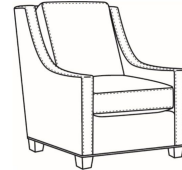

Heath / 1725-LP

DESCRIPTION:	Chair (30W)
OUTSIDE:	30"W x 39"D x 40"H
INSIDE:	22"W x 21.5"D
SEAT:	20"H
ARM:	25"H
BACK RAIL:	36"H
COM:	Plain: 9.00 yds Repeat of 2-14": 11.25 yds Repeat of 15-27": 12.25 yds
WEIGHT:	75 lbs

L = available in leather

Standard Features:

- Loose Pillow Box Border Back
- Saddle-Stitched
- May be shown with optional features

	HEATH
Standard Seat Cushion:	Hallmark Seat
Standard Back Pillow:	Fiber Back

Also available:

Heath / L1727
Leather Ottoman (27W X 22D)
Outside: 27W x 22D x 17H
Inside: 0W x 0D

Heath / 1727
Ottoman (27W X 22D)
Outside: 27W x 22D x 17H
Inside: 0W x 0D

Heath / 1725
Chair (30W)
Outside: 30W x 39D x 40H
Inside: 22W x 21.5D

Heath / 1725-05MR
Manual Recliner (30.5W)
Outside: 30.5W x 41D x 40H
Inside: 22W x 20D

Heath / 1725-05PR
Power Recliner (30.5W)
Outside: 30.5W x 41D x 40H
Inside: 22W x 20D

Heath / 1725-SG
Swivel Glider (30W)
Outside: 30W x 39D x 40H
Inside: 22W x 21.5D