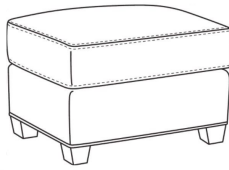

Heath / 1725-LP

DESCRIPTION:	Chair (30W)
OUTSIDE:	30"W x 39"D x 40"H
INSIDE:	22"W x 21.5"D
SEAT:	20"H
ARM:	25"H
BACK RAIL:	36"H
COM:	Plain: 9.00 yds Repeat of 2-14": 11.25 yds Repeat of 15-27": 12.25 yds
WEIGHT:	75 lbs

L = available in leather

Standard Features:

- Loose Pillow Box Border Back
- Saddle-Stitched
- May be shown with optional features

	HEATH
Standard Seat Cushion:	Hallmark Seat
Standard Back Pillow:	Fiber Back

Also available:

Heath / L1727
Leather Ottoman (27W X 22D)
Outside: 27W x 22D x 17H
Inside: 0W x 0D

Heath / 1727
Ottoman (27W X 22D)
Outside: 27W x 22D x 17H
Inside: 0W x 0D

Heath / 1725
Chair (30W)
Outside: 30W x 39D x 40H
Inside: 22W x 21.5D

Heath / 1725-05MR
Manual Recliner (30.5W)
Outside: 30.5W x 41D x 40H
Inside: 22W x 20D

Heath / 1725-05PR
Power Recliner (30.5W)
Outside: 30.5W x 41D x 40H
Inside: 22W x 20D

Heath / 1725-SG
Swivel Glider (30W)
Outside: 30W x 39D x 40H
Inside: 22W x 21.5D