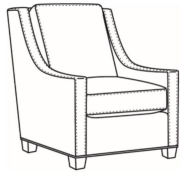

Heath / 1725-LP

DESCRIPTION:	Chair (30W)
OUTSIDE:	30"W x 39"D x 40"H
INSIDE:	22"W x 21.5"D
SEAT:	20"H
ARM:	25"H
BACK RAIL:	36"H
COM:	Plain: 9.00 yds Repeat of 2-14": 11.25 yds Repeat of 15-27": 12.25 yds
WEIGHT:	75 lbs

Also available:

Heath / L1727
Leather Ottoman (27W X 22D)
Outside: 27W x 22D x 17H
Inside: 0W x 0D

Heath / 1727
Ottoman (27W X 22D)
Outside: 27W x 22D x 17H
Inside: 0W x 0D

Heath / 1725
Chair (30W)
Outside: 30W x 39D x 40H
Inside: 22W x 21.5D

Heath / 1725-05MR
Manual Recliner (30.5W)
Outside: 30.5W x 41D x 40H
Inside: 22W x 20D

Heath / 1725-05PR
Power Recliner (30.5W)
Outside: 30.5W x 41D x 40H
Inside: 22W x 20D

Heath / 1725-SG
Swivel Glider (30W)
Outside: 30W x 39D x 40H
Inside: 22W x 21.5D

Heath / 1725-SGLP
Swivel Glider (30W)
Outside: 30W x 39D x 40H
Inside: 22W x 21.5D

Heath / 1725-SW
Swivel Chair (30W)
Outside: 30W x 39D x 40H
Inside: 22W x 21.5D

Heath / 1725-SWLP
Swivel Chair (30W)
Outside: 30W x 39D x 40H
Inside: 22W x 21.5D