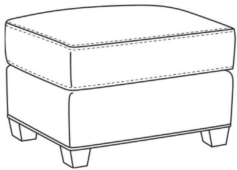

Heath / 1725-LP

DESCRIPTION:	Chair (30W)
OUTSIDE:	30"W x 39"D x 40"H
INSIDE:	22"W x 21.5"D
SEAT:	20"H
ARM:	25"H
BACK RAIL:	36"H
COM:	Plain: 9.00 yds Repeat of 2-14": 11.25 yds Repeat of 15-27": 12.25 yds
WEIGHT:	75 lbs

L = available in leather

Standard Features:

- Loose Pillow Box Border Back
- Saddle-Stitched
- May be shown with optional features

	HEATH
Standard Seat Cushion:	Hallmark Seat
Standard Back Pillow:	Fiber Back

Also available:

Heath / L1727
Leather Ottoman (27W X 22D)
Outside: 27W x 22D x 17H
Inside: 0W x 0D

Heath / 1727
Ottoman (27W X 22D)
Outside: 27W x 22D x 17H
Inside: 0W x 0D

Heath / 1725
Chair (30W)
Outside: 30W x 39D x 40H
Inside: 22W x 21.5D

Heath / L1725-SW
Leather Swivel Chair (30W)
Outside: 30W x 39D x 40H
Inside: 22W x 21.5D

Heath / L1725-SWLP
Leather Swivel Chair (30W)
Outside: 30W x 39D x 40H
Inside: 22W x 21.5D