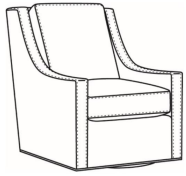

Heath / 1725-LP

DESCRIPTION:	Chair (30W)
OUTSIDE:	30"W x 39"D x 40"H
INSIDE:	22"W x 21.5"D
SEAT:	20"H
ARM:	25"H
BACK RAIL:	36"H
COM:	Plain: 9.00 yds Repeat of 2-14": 11.25 yds Repeat of 15-27": 12.25 yds
WEIGHT:	75 lbs

Also available:

Heath / L1727
Leather Ottoman (27W X 22D)
Outside: 27W x 22D x 17H
Inside: 0W x 0D

Heath / 1727
Ottoman (27W X 22D)
Outside: 27W x 22D x 17H
Inside: 0W x 0D

Heath / 1725
Chair (30W)
Outside: 30W x 39D x 40H
Inside: 22W x 21.5D

Heath / 1725-05MR
Manual Recliner (30.5W)
Outside: 30.5W x 41D x 40H
Inside: 22W x 20D

Heath / 1725-05PR
Power Recliner (30.5W)
Outside: 30.5W x 41D x 40H
Inside: 22W x 20D

Heath / 1725-SG
Swivel Glider (30W)
Outside: 30W x 39D x 40H
Inside: 22W x 21.5D

Heath / 1725-SGLP
Swivel Glider (30W)
Outside: 30W x 39D x 40H
Inside: 22W x 21.5D

Heath / 1725-SW
Swivel Chair (30W)
Outside: 30W x 39D x 40H
Inside: 22W x 21.5D

Heath / 1725-SWLP
Swivel Chair (30W)
Outside: 30W x 39D x 40H
Inside: 22W x 21.5D