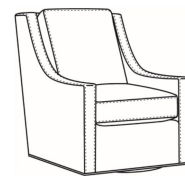

Heath / 1725-LP

DESCRIPTION:	Chair (30W)
OUTSIDE:	30"W x 39"D x 40"H
INSIDE:	22"W x 21.5"D
SEAT:	20"H
ARM:	25"H
BACK RAIL:	36"H
COM:	Plain: 9.00 yds Repeat of 2-14": 11.25 yds Repeat of 15-27": 12.25 yds
WEIGHT:	75 lbs

Also available:

Heath / L1727
Leather Ottoman (27W X 22D)
Outside: 27W x 22D x 17H
Inside: 0W x 0D

Heath / 1727
Ottoman (27W X 22D)
Outside: 27W x 22D x 17H
Inside: 0W x 0D

Heath / 1725
Chair (30W)
Outside: 30W x 39D x 40H
Inside: 22W x 21.5D

Heath / 1725-05MR
Manual Recliner (30.5W)
Outside: 30.5W x 41D x 40H
Inside: 22W x 20D

Heath / 1725-05PR
Power Recliner (30.5W)
Outside: 30.5W x 41D x 40H
Inside: 22W x 20D

Heath / 1725-SG
Swivel Glider (30W)
Outside: 30W x 39D x 40H
Inside: 22W x 21.5D

Heath / 1725-SGLP
Swivel Glider (30W)
Outside: 30W x 39D x 40H
Inside: 22W x 21.5D

Heath / 1725-SW
Swivel Chair (30W)
Outside: 30W x 39D x 40H
Inside: 22W x 21.5D

Heath / 1725-SWLP
Swivel Chair (30W)
Outside: 30W x 39D x 40H
Inside: 22W x 21.5D