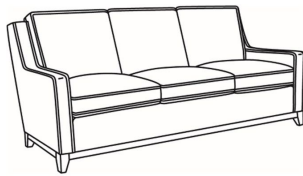

Carter / 1484

DESCRIPTION:	Loveseat (57W)
OUTSIDE:	57"W x 38"D x 38"H
INSIDE:	47.5"W x 22"D
SEAT:	21"H
ARM:	23.5"H
BACK RAIL:	34.5"H
COM:	Plain: 15.00 yds Repeat of 2-14": 18.75 yds Repeat of 15-27": 20.25 yds
WEIGHT:	80 lbs

Standard Features:

Box Border Back

May be shown with optional features

CARTER

Standard Seat Cushion: Mayfair Seat
Standard Back Pillow: Fiber Back

Also available:

Carter / 1480
Sofa (80.5W)
Outside: 80.5W x 38D x 38H
Inside: 71.5W x 22D

Carter / 1482
Apt Sofa (70.5W)
Outside: 70.5W x 38D x 38H
Inside: 61.5W x 22D