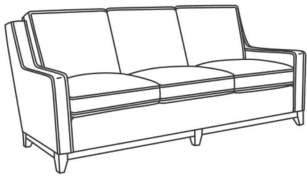

Carter / 1484

DESCRIPTION:	Loveseat (57W)
OUTSIDE:	57"W x 38"D x 38"H
INSIDE:	47.5"W x 22"D
SEAT:	21"H
ARM:	23.5"H
BACK RAIL:	34.5"H
COM:	Plain: 15.00 yds Repeat of 2-14": 18.75 yds Repeat of 15-27": 20.25 yds
WEIGHT:	80 lbs

Standard Features:

Box Border Back

May be shown with optional features

CARTER

Standard Seat Cushion: Mayfair Seat
Standard Back Pillow: Fiber Back

Also available:

Carter / 1480
Sofa (80.5W)
Outside: 80.5W x 38D x 38H
Inside: 71.5W x 22D

Carter / 1482
Apt Sofa (70.5W)
Outside: 70.5W x 38D x 38H
Inside: 61.5W x 22D