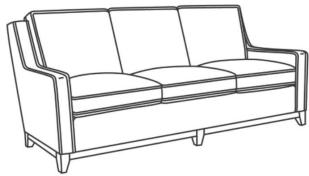

Carter / 1482

DESCRIPTION: Apt Sofa (70.5W)
 OUTSIDE: 70.5"W x 38"D x 38"H
 INSIDE: 61.5"W x 22"D
 SEAT: 21"H
 ARM: 23.5"H
 BACK RAIL: 34.5"H
 COM: Plain: 17.00 yds
 Repeat of 2-14": 21.25 yds
 Repeat of 15-27": 23.00 yds
 WEIGHT: 135 lbs

Standard Features:

Box Border Back
 May be shown with optional features

CARTER

Standard Seat Cushion: Mayfair Seat
 Standard Back Pillow: Fiber Back

Also available:

Carter / 1480
 Sofa (80.5W)
 Outside: 80.5W x 38D x 38H
 Inside: 71.5W x 22D

Carter / 1484
 Loveseat (57W)
 Outside: 57W x 38D x 38H
 Inside: 47.5W x 22D