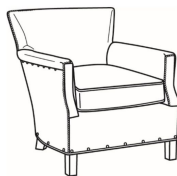

**Francois / 1445**

DESCRIPTION:	Chair (29W)
OUTSIDE:	29"W x 32"D x 31"H
INSIDE:	19"W x 20.5"D
SEAT:	19"H
ARM:	23"H
COM:	Plain: 6.00 yds Repeat of 2-14": 7.50 yds Repeat of 15-27": 8.25 yds
WEIGHT:	45 lbs

**L** = available in leather

**Standard Features:**

Standard with small and medium nail trim

May be shown with optional features

**FRANCOIS**

Standard Seat Cushion:	Mayfair Seat
Standard Back Pillow:	Fiber Back

**Also available:**

Francois / 1445-SW  
Swivel Chair (29W)  
Outside: 29W x 32D x 31H  
Inside: 19W x 20.5D

Francois / L1445  
Leather Chair (29W)  
Outside: 29W x 32D x 31H  
Inside: 19W x 20.5D

Francois / L1445-SW  
Leather Swivel Chair (29W)  
Outside: 29W x 32D x 31H  
Inside: 19W x 20.5D