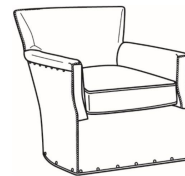

**Francois / 1445**

DESCRIPTION:	Chair (29W)
OUTSIDE:	29"W x 32"D x 31"H
INSIDE:	19"W x 20.5"D
SEAT:	19"H
ARM:	23"H
COM:	Plain: 6.00 yds Repeat of 2-14": 7.50 yds Repeat of 15-27": 8.25 yds
WEIGHT:	45 lbs

**L** = available in leather

**Standard Features:**

Standard with small and medium nail trim

May be shown with optional features

**FRANCOIS**

Standard Seat Cushion:	Mayfair Seat
Standard Back Pillow:	Fiber Back

**Also available:**

Francois / 1445-SW  
Swivel Chair (29W)  
Outside: 29W x 32D x 31H  
Inside: 19W x 20.5D

Francois / L1445  
Leather Chair (29W)  
Outside: 29W x 32D x 31H  
Inside: 19W x 20.5D

Francois / L1445-SW  
Leather Swivel Chair (29W)  
Outside: 29W x 32D x 31H  
Inside: 19W x 20.5D