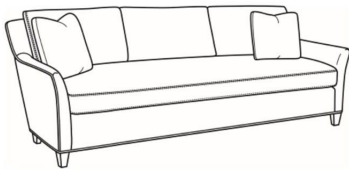

**Studio / 1444-06SW**

|              |   |
|--------------|---|
| DESCRIPTION: | Chair & 1/2 Swivel (46W)  |
| OUTSIDE:     | 46"W x 40"D x 34"H  |
| INSIDE:      | 37.5"W x 21"D   |
| SEAT:        | 19.5"H  |
| ARM:         | 23"H  |
| BACK RAIL:   | 32"H  |
| COM:         | Plain: 11.00 yds<br>Repeat of 2-14": 13.75 yds<br>Repeat of 15-27": 15.00 yds |
| WEIGHT:      | 120 lbs   |

**L** = available in leather

**Standard Features:**

Knife Edge Back

Saddle-Stitched

May be shown with optional features

**STUDIO**

Standard Seat Cushion: Comfort Down Seat

Standard Back Pillow: Comfort Down Back

Also available:

Studio / 1444-00B  
Sofa (83W)  
Outside: 83W x 40D x 34H  
Inside: 75W x 22D

Studio / 1444-01B  
Long Sofa (92W)  
Outside: 92W x 40D x 34H  
Inside: 84W x 22D

Studio / 1444-04  
Settee (68W)  
Outside: 68W x 40D x 34H  
Inside: 60W x 22D