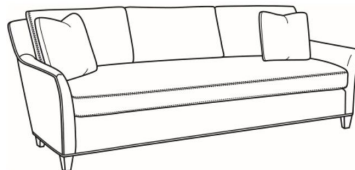

**Studio / 1444-06SW**

|              |   |
|--------------|---|
| DESCRIPTION: | Chair & 1/2 Swivel (46W)  |
| OUTSIDE:     | 46"W x 40"D x 34"H  |
| INSIDE:      | 37.5"W x 21"D   |
| SEAT:        | 19.5"H  |
| ARM:         | 23"H  |
| BACK RAIL:   | 32"H  |
| COM:         | Plain: 11.00 yds<br>Repeat of 2-14": 13.75 yds<br>Repeat of 15-27": 15.00 yds |
| WEIGHT:      | 120 lbs   |

**L** = available in leather

**Standard Features:**

Knife Edge Back

Saddle-Stitched

May be shown with optional features

**STUDIO**

Standard Seat Cushion: Comfort Down Seat

Standard Back Pillow: Comfort Down Back

Also available:

Studio / 1444-00B  
Sofa (83W)  
Outside: 83W x 40D x 34H  
Inside: 75W x 22D

Studio / 1444-01B  
Long Sofa (92W)  
Outside: 92W x 40D x 34H  
Inside: 84W x 22D

Studio / 1444-04  
Settee (68W)  
Outside: 68W x 40D x 34H  
Inside: 60W x 22D