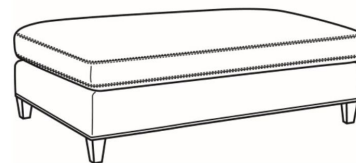

Studio / L1444-08
Leather Rect Ottoman (51W X 32.5D)
Outside: 51W x 32.5D x 17.5H
Inside: 0W x 0D