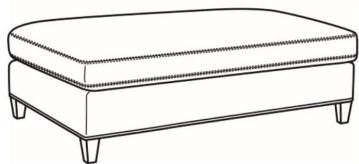

**Studio / 1444-06SW**

|              |   |
|--------------|---|
| DESCRIPTION: | Chair & 1/2 Swivel (46W)  |
| OUTSIDE:     | 46"W x 40"D x 34"H  |
| INSIDE:      | 37.5"W x 21"D   |
| SEAT:        | 19.5"H  |
| ARM:         | 23"H  |
| BACK RAIL:   | 32"H  |
| COM:         | Plain: 11.00 yds<br>Repeat of 2-14": 13.75 yds<br>Repeat of 15-27": 15.00 yds |
| WEIGHT:      | 120 lbs   |

**L** = available in leather

**Standard Features:**

Knife Edge Back

Saddle-Stitched

May be shown with optional features

**STUDIO**

Standard Seat Cushion: Comfort Down Seat

Standard Back Pillow: Comfort Down Back

Also available:

Studio / 1444-00B  
Sofa (83W)  
Outside: 83W x 40D x 34H  
Inside: 75W x 22D

Studio / 1444-01B  
Long Sofa (92W)  
Outside: 92W x 40D x 34H  
Inside: 84W x 22D

Studio / 1444-04  
Settee (68W)  
Outside: 68W x 40D x 34H  
Inside: 60W x 22D

Studio / 1444-05  
Chair (30.5W)  
Outside: 30.5W x 40D x 34H  
Inside: 22.5W x 21D

Studio / 1444-05SW  
Swivel Chair (30.5W)  
Outside: 30.5W x 40D x 34H  
Inside: 22.5W x 21D

Studio / 1444-06  
Chair & 1/2 (46W)  
Outside: 46W x 40D x 34H  
Inside: 37.5W x 21D