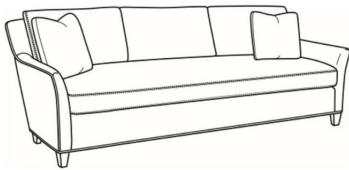

**Studio / 1444-04**

DESCRIPTION:	Settee (68W)
OUTSIDE:	68"W x 40"D x 34"H
INSIDE:	60"W x 22"D
SEAT:	19.5"H
ARM:	23"H
BACK RAIL:	32"H
COM:	Plain: 12.00 yds Repeat of 2-14": 15.00 yds Repeat of 15-27": 16.25 yds
WEIGHT:	90 lbs

**L** = available in leather

**Standard Features:**

Knife Edge Back

Saddle-Stitched

May be shown with optional features

**STUDIO**

Standard Seat Cushion: Comfort Down Seat

Standard Back Pillow: Legacy Down Back

Also available:

Studio / 1444-00B  
Sofa (83W)  
Outside: 83W x 40D x 34H  
Inside: 75W x 22D

Studio / 1444-01B  
Long Sofa (92W)  
Outside: 92W x 40D x 34H  
Inside: 84W x 22D

Studio / 1444-05  
Chair (30.5W)  
Outside: 30.5W x 40D x 34H  
Inside: 22.5W x 21D