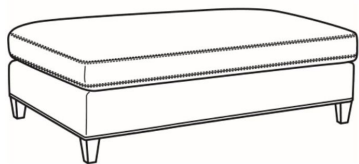

**Studio / 1444-04**

DESCRIPTION:	Settee (68W)
OUTSIDE:	68"W x 40"D x 34"H
INSIDE:	60"W x 22"D
SEAT:	19.5"H
ARM:	23"H
BACK RAIL:	32"H
COM:	Plain: 12.00 yds Repeat of 2-14": 15.00 yds Repeat of 15-27": 16.25 yds
WEIGHT:	90 lbs

**L** = available in leather

**Standard Features:**

Knife Edge Back

Saddle-Stitched

May be shown with optional features

**STUDIO**

Standard Seat Cushion: Comfort Down Seat

Standard Back Pillow: Legacy Down Back

Also available:

Studio / 1444-00B  
Sofa (83W)  
Outside: 83W x 40D x 34H  
Inside: 75W x 22D

Studio / 1444-01B  
Long Sofa (92W)  
Outside: 92W x 40D x 34H  
Inside: 84W x 22D

Studio / 1444-05  
Chair (30.5W)  
Outside: 30.5W x 40D x 34H  
Inside: 22.5W x 21D

Studio / 1444-05SW  
Swivel Chair (30.5W)  
Outside: 30.5W x 40D x 34H  
Inside: 22.5W x 21D

Studio / 1444-06  
Chair & 1/2 (46W)  
Outside: 46W x 40D x 34H  
Inside: 37.5W x 21D

Studio / 1444-06SW  
Chair & 1/2 Swivel (46W)  
Outside: 46W x 40D x 34H  
Inside: 37.5W x 21D