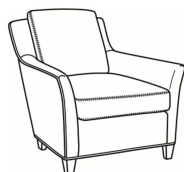

Studio / L1444-05
Leather Chair (30.5W)
Outside: 30.5W x 40D x 34H
Inside: 22.5W x 21D