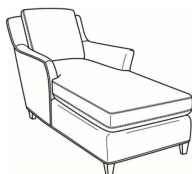

Studio / 1444-09
Chaise (30.5W)
Outside: 30.5W x 64D x 34H
Inside: 22.5W x 45D