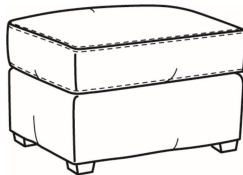

Copley / 1339

DESCRIPTION: Lounger (49W)
 OUTSIDE: 49"W x 56"D x 48"H
 INSIDE: 35"W x 36"D
 SEAT: 21"H
 ARM: 25.5"H
 COM: Plain: 15.00 yds
 Repeat of 2-14": 18.75 yds
 Repeat of 15-27": 20.25 yds
 WEIGHT: 125 lbs

SC = available slipcovered

Standard Features:

- Knife Edge Back
- Saddle-Stitched Cushion
- May be shown with optional features

COPLEY

Standard Seat Cushion: Mayfair Seat
 Standard Back Pillow: Legacy Down Back

Also available:

Copley / 1337
 Ottoman (27W X 22D)
 Outside: 27W x 22D x 17H
 Inside: 0W x 0D

Copley / 1337-SC
 Slipcovered Ottoman (27W X 22D)
 Outside: 27W x 22D x 17H
 Inside: 0W x 0D

Copley / 1338
 Ott & 1/2 (35.5W X 24D)
 Outside: 35.5W x 24D x 19.5H
 Inside: 0W x 0D

Copley / 1335
 Chair (36W)
 Outside: 36W x 37D x 48H
 Inside: 23W x 21.5D

Copley / 1335-SW
 Swivel Chair (36W)
 Outside: 36W x 37D x 48H
 Inside: 23W x 21.5D

Copley / 1345
 Arm Chair (28W)
 Outside: 28W x 31D x 46.5H
 Inside: 20W x 18D