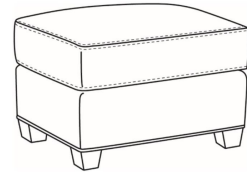

Copley / 1339

DESCRIPTION: Lounger (49W)
 OUTSIDE: 49"W x 56"D x 48"H
 INSIDE: 35"W x 36"D
 SEAT: 21"H
 ARM: 25.5"H
 COM: Plain: 15.00 yds
 Repeat of 2-14": 18.75 yds
 Repeat of 15-27": 20.25 yds
 WEIGHT: 125 lbs

SC = available slipcovered

Standard Features:

- Knife Edge Back
- Saddle-Stitched Cushion
- May be shown with optional features

COPLEY

Standard Seat Cushion: Mayfair Seat
 Standard Back Pillow: Legacy Down Back

Also available:

Copley / 1337
 Ottoman (27W X 22D)
 Outside: 27W x 22D x 17H
 Inside: 0W x 0D

Copley / 1337-SC
 Slipcovered Ottoman (27W X 22D)
 Outside: 27W x 22D x 17H
 Inside: 0W x 0D

Copley / 1338
 Ott & 1/2 (35.5W X 24D)
 Outside: 35.5W x 24D x 19.5H
 Inside: 0W x 0D

Copley / 1335
 Chair (36W)
 Outside: 36W x 37D x 48H
 Inside: 23W x 21.5D

Copley / 1335-SW
 Swivel Chair (36W)
 Outside: 36W x 37D x 48H
 Inside: 23W x 21.5D

Copley / 1345
 Arm Chair (28W)
 Outside: 28W x 31D x 46.5H
 Inside: 20W x 18D