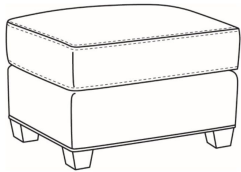

Copley / 1339

DESCRIPTION: Lounger (49W)
 OUTSIDE: 49"W x 56"D x 48"H
 INSIDE: 35"W x 36"D
 SEAT: 21"H
 ARM: 25.5"H
 COM: Plain: 15.00 yds
 Repeat of 2-14": 18.75 yds
 Repeat of 15-27": 20.25 yds
 WEIGHT: 125 lbs

SC = available slipcovered

Standard Features:

- Knife Edge Back
- Saddle-Stitched Cushion
- May be shown with optional features

COPLEY

Standard Seat Cushion: Mayfair Seat
 Standard Back Pillow: Legacy Down Back

Also available:

Copley / 1337
 Ottoman (27W X 22D)
 Outside: 27W x 22D x 17H
 Inside: 0W x 0D

Copley / 1337-SC
 Slipcovered Ottoman (27W X 22D)
 Outside: 27W x 22D x 17H
 Inside: 0W x 0D

Copley / 1338
 Ott & 1/2 (35.5W X 24D)
 Outside: 35.5W x 24D x 19.5H
 Inside: 0W x 0D

Copley / 1335
 Chair (36W)
 Outside: 36W x 37D x 48H
 Inside: 23W x 21.5D

Copley / 1335-SW
 Swivel Chair (36W)
 Outside: 36W x 37D x 48H
 Inside: 23W x 21.5D

Copley / 1345
 Arm Chair (28W)
 Outside: 28W x 31D x 46.5H
 Inside: 20W x 18D