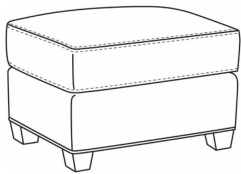

Copley / 1335-SW

DESCRIPTION:	Swivel Chair (36W)
OUTSIDE:	36"W x 37"D x 48"H
INSIDE:	23"W x 21.5"D
SEAT:	19.5"H
ARM:	25.5"H
COM:	Plain: 9.00 yds Repeat of 2-14": 11.25 yds Repeat of 15-27": 12.25 yds
WEIGHT:	80 lbs

SC = available slipcovered

Standard Features:
Saddle-Stitched Cushion
May be shown with optional features

COPLEY
Standard Seat Cushion: Mayfair Seat

Also available:

Copley / 1337
Ottoman (27W X 22D)
Outside: 27W x 22D x 17H
Inside: 0W x 0D

Copley / 1337-SC
Slipcovered Ottoman (27W X 22D)
Outside: 27W x 22D x 17H
Inside: 0W x 0D

Copley / 1338
Ott & 1/2 (35.5W X 24D)
Outside: 35.5W x 24D x 19.5H
Inside: 0W x 0D

Copley / 1335
Chair (36W)
Outside: 36W x 37D x 48H
Inside: 23W x 21.5D

Copley / 1335-SC
Slipcovered Chair (36W)
Outside: 36W x 37D x 48H
Inside: 23W x 21.5D

Copley / 1335-SWSC
Slipcovered Swivel Chair (36W)
Outside: 36W x 37D x 48H
Inside: 23W x 21.5D