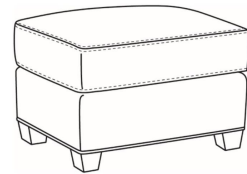

Copley / 1335-SW

DESCRIPTION:	Swivel Chair (36W)
OUTSIDE:	36"W x 37"D x 48"H
INSIDE:	23"W x 21.5"D
SEAT:	19.5"H
ARM:	25.5"H
COM:	Plain: 9.00 yds Repeat of 2-14": 11.25 yds Repeat of 15-27": 12.25 yds
WEIGHT:	80 lbs

SC = available slipcovered

Standard Features:
Saddle-Stitched Cushion
May be shown with optional features

COPLEY
Standard Seat Cushion: Mayfair Seat

Also available:

Copley / 1337
Ottoman (27W X 22D)
Outside: 27W x 22D x 17H
Inside: 0W x 0D

Copley / 1337-SC
Slipcovered Ottoman (27W X 22D)
Outside: 27W x 22D x 17H
Inside: 0W x 0D

Copley / 1338
Ott & 1/2 (35.5W X 24D)
Outside: 35.5W x 24D x 19.5H
Inside: 0W x 0D

Copley / 1335
Chair (36W)
Outside: 36W x 37D x 48H
Inside: 23W x 21.5D