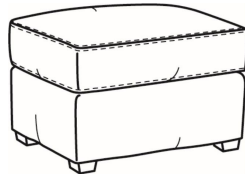

Copley / 1335-SW

DESCRIPTION:	Swivel Chair (36W)
OUTSIDE:	36"W x 37"D x 48"H
INSIDE:	23"W x 21.5"D
SEAT:	19.5"H
ARM:	25.5"H
COM:	Plain: 9.00 yds Repeat of 2-14": 11.25 yds Repeat of 15-27": 12.25 yds
WEIGHT:	80 lbs

SC = available slipcovered

Standard Features:
Saddle-Stitched Cushion
May be shown with optional features

COPLEY
Standard Seat Cushion: Mayfair Seat

Also available:

Copley / 1337
Ottoman (27W X 22D)
Outside: 27W x 22D x 17H
Inside: 0W x 0D

Copley / 1337-SC
Slipcovered Ottoman (27W X 22D)
Outside: 27W x 22D x 17H
Inside: 0W x 0D

Copley / 1338
Ott & 1/2 (35.5W X 24D)
Outside: 35.5W x 24D x 19.5H
Inside: 0W x 0D

Copley / 1335
Chair (36W)
Outside: 36W x 37D x 48H
Inside: 23W x 21.5D