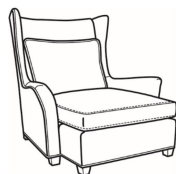

Copley / 1335-SW

DESCRIPTION:	Swivel Chair (36W)
OUTSIDE:	36"W x 37"D x 48"H
INSIDE:	23"W x 21.5"D
SEAT:	19.5"H
ARM:	25.5"H
COM:	Plain: 9.00 yds Repeat of 2-14": 11.25 yds Repeat of 15-27": 12.25 yds
WEIGHT:	80 lbs

SC = available slipcovered

Standard Features:
Saddle-Stitched Cushion
May be shown with optional features

COPLEY
Standard Seat Cushion: Mayfair Seat

Also available:

Copley / 1337
Ottoman (27W X 22D)
Outside: 27W x 22D x 17H
Inside: 0W x 0D

Copley / 1337-SC
Slipcovered Ottoman (27W X 22D)
Outside: 27W x 22D x 17H
Inside: 0W x 0D

Copley / 1338
Ott & 1/2 (35.5W X 24D)
Outside: 35.5W x 24D x 19.5H
Inside: 0W x 0D

Copley / 1335
Chair (36W)
Outside: 36W x 37D x 48H
Inside: 23W x 21.5D