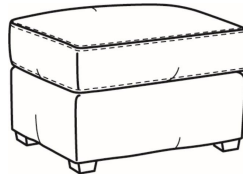

Copley / 1335-SC

DESCRIPTION: Chair (36W)
 OUTSIDE: 36"W x 37"D x 48"H
 INSIDE: 23"W x 21.5"D
 SEAT: 19.5"H
 ARM: 25.5"H
 COM: Plain: 8.00 yds
 Repeat of 2-14": 10.00 yds
 Repeat of 15-27": 11.00 yds
 WEIGHT: 70 lbs

SC = available slipcovered

Standard Features:
 Saddle-Stitched Cushion
 May be shown with optional features

COPLEY
 Standard Seat Cushion: Mayfair Seat

Also available:

Copley / 1337
 Ottoman (27W X 22D)
 Outside: 27W x 22D x 17H
 Inside: 0W x 0D

Copley / 1337-SC
 Slipcovered Ottoman (27W X 22D)
 Outside: 27W x 22D x 17H
 Inside: 0W x 0D

Copley / 1338
 Ott & 1/2 (35.5W X 24D)
 Outside: 35.5W x 24D x 19.5H
 Inside: 0W x 0D

Copley / 1335
 Chair (36W)
 Outside: 36W x 37D x 48H
 Inside: 23W x 21.5D

Copley / 1335-SW
 Swivel Chair (36W)
 Outside: 36W x 37D x 48H
 Inside: 23W x 21.5D

Copley / 1339
 Lounger (49W)
 Outside: 49W x 56D x 48H
 Inside: 35W x 36D

Copley / 1345
Arm Chair (28W)
Outside: 28W x 31D x 46.5H
Inside: 20W x 18D