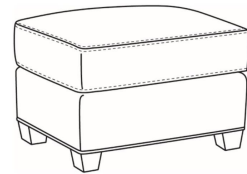

Copley / 1335-SC

DESCRIPTION: Chair (36W)
 OUTSIDE: 36"W x 37"D x 48"H
 INSIDE: 23"W x 21.5"D
 SEAT: 19.5"H
 ARM: 25.5"H
 COM: Plain: 8.00 yds
 Repeat of 2-14": 10.00 yds
 Repeat of 15-27": 11.00 yds
 WEIGHT: 70 lbs

SC = available slipcovered

Standard Features:
 Saddle-Stitched Cushion
 May be shown with optional features

COPLEY
 Standard Seat Cushion: Mayfair Seat

Also available:

Copley / 1337
 Ottoman (27W X 22D)
 Outside: 27W x 22D x 17H
 Inside: 0W x 0D

Copley / 1337-SC
 Slipcovered Ottoman (27W X 22D)
 Outside: 27W x 22D x 17H
 Inside: 0W x 0D

Copley / 1338
 Ott & 1/2 (35.5W X 24D)
 Outside: 35.5W x 24D x 19.5H
 Inside: 0W x 0D

Copley / 1335
 Chair (36W)
 Outside: 36W x 37D x 48H
 Inside: 23W x 21.5D

Copley / 1335-SW
 Swivel Chair (36W)
 Outside: 36W x 37D x 48H
 Inside: 23W x 21.5D

Copley / 1339
 Lounger (49W)
 Outside: 49W x 56D x 48H
 Inside: 35W x 36D

Copley / 1345
Arm Chair (28W)
Outside: 28W x 31D x 46.5H
Inside: 20W x 18D