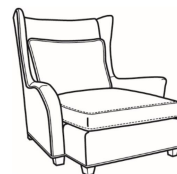

Copley / 1335-SC

DESCRIPTION: Chair (36W)
 OUTSIDE: 36"W x 37"D x 48"H
 INSIDE: 23"W x 21.5"D
 SEAT: 19.5"H
 ARM: 25.5"H
 COM: Plain: 8.00 yds
 Repeat of 2-14": 10.00 yds
 Repeat of 15-27": 11.00 yds
 WEIGHT: 70 lbs

SC = available slipcovered

Standard Features:
 Saddle-Stitched Cushion
 May be shown with optional features

COPLEY
 Standard Seat Cushion: Mayfair Seat

Also available:

Copley / 1337
 Ottoman (27W X 22D)
 Outside: 27W x 22D x 17H
 Inside: 0W x 0D

Copley / 1337-SC
 Slipcovered Ottoman (27W X 22D)
 Outside: 27W x 22D x 17H
 Inside: 0W x 0D

Copley / 1338
 Ott & 1/2 (35.5W X 24D)
 Outside: 35.5W x 24D x 19.5H
 Inside: 0W x 0D

Copley / 1335
 Chair (36W)
 Outside: 36W x 37D x 48H
 Inside: 23W x 21.5D

Copley / 1335-SW
 Swivel Chair (36W)
 Outside: 36W x 37D x 48H
 Inside: 23W x 21.5D

Copley / 1339
 Lounger (49W)
 Outside: 49W x 56D x 48H
 Inside: 35W x 36D

Copley / 1345
Arm Chair (28W)
Outside: 28W x 31D x 46.5H
Inside: 20W x 18D