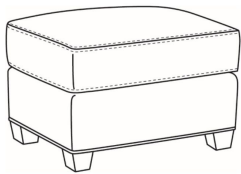

Copley / 1335-SC

DESCRIPTION: Chair (36W)
 OUTSIDE: 36"W x 37"D x 48"H
 INSIDE: 23"W x 21.5"D
 SEAT: 19.5"H
 ARM: 25.5"H
 COM: Plain: 8.00 yds
 Repeat of 2-14": 10.00 yds
 Repeat of 15-27": 11.00 yds
 WEIGHT: 70 lbs

SC = available slipcovered

Standard Features:
 Saddle-Stitched Cushion
 May be shown with optional features

COPLEY
 Standard Seat Cushion: Mayfair Seat

Also available:

Copley / 1337
 Ottoman (27W X 22D)
 Outside: 27W x 22D x 17H
 Inside: 0W x 0D

Copley / 1337-SC
 Slipcovered Ottoman (27W X 22D)
 Outside: 27W x 22D x 17H
 Inside: 0W x 0D

Copley / 1338
 Ott & 1/2 (35.5W X 24D)
 Outside: 35.5W x 24D x 19.5H
 Inside: 0W x 0D

Copley / 1335
 Chair (36W)
 Outside: 36W x 37D x 48H
 Inside: 23W x 21.5D

Copley / 1335-SW
 Swivel Chair (36W)
 Outside: 36W x 37D x 48H
 Inside: 23W x 21.5D

Copley / 1339
 Lounger (49W)
 Outside: 49W x 56D x 48H
 Inside: 35W x 36D

Copley / 1345
Arm Chair (28W)
Outside: 28W x 31D x 46.5H
Inside: 20W x 18D