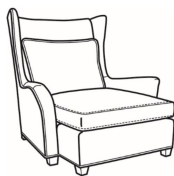

**Copley / 1335**

DESCRIPTION:	Chair (36W)
OUTSIDE:	36"W x 37"D x 48"H
INSIDE:	23"W x 21.5"D
SEAT:	19.5"H
ARM:	25.5"H
COM:	Plain: 9.00 yds Repeat of 2-14": 11.25 yds Repeat of 15-27": 12.25 yds
WEIGHT:	70 lbs

SC = available slipcovered

Standard Features:  
Saddle-Stitched Cushion  
May be shown with optional features

**COPLEY**  
Standard Seat Cushion: Mayfair Seat

Also available:

Copley / 1337  
Ottoman (27W X 22D)  
Outside: 27W x 22D x 17H  
Inside: 0W x 0D

Copley / 1337-SC  
Slipcovered Ottoman (27W X 22D)  
Outside: 27W x 22D x 17H  
Inside: 0W x 0D

Copley / 1338  
Ott & 1/2 (35.5W X 24D)  
Outside: 35.5W x 24D x 19.5H  
Inside: 0W x 0D

Copley / 1335-SW  
Swivel Chair (36W)  
Outside: 36W x 37D x 48H  
Inside: 23W x 21.5D