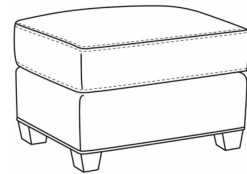

**Copley / 1335**

DESCRIPTION:	Chair (36W)
OUTSIDE:	36"W x 37"D x 48"H
INSIDE:	23"W x 21.5"D
SEAT:	19.5"H
ARM:	25.5"H
COM:	Plain: 9.00 yds Repeat of 2-14": 11.25 yds Repeat of 15-27": 12.25 yds
WEIGHT:	70 lbs

SC = available slipcovered

Standard Features:  
Saddle-Stitched Cushion  
May be shown with optional features

**COPLEY**  
Standard Seat Cushion: Mayfair Seat

Also available:

Copley / 1337  
Ottoman (27W X 22D)  
Outside: 27W x 22D x 17H  
Inside: 0W x 0D

Copley / 1337-SC  
Slipcovered Ottoman (27W X 22D)  
Outside: 27W x 22D x 17H  
Inside: 0W x 0D

Copley / 1338  
Ott & 1/2 (35.5W X 24D)  
Outside: 35.5W x 24D x 19.5H  
Inside: 0W x 0D

Copley / 1335-SW  
Swivel Chair (36W)  
Outside: 36W x 37D x 48H  
Inside: 23W x 21.5D