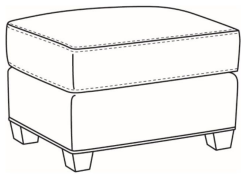

**Copley / 1335**

DESCRIPTION:	Chair (36W)
OUTSIDE:	36"W x 37"D x 48"H
INSIDE:	23"W x 21.5"D
SEAT:	19.5"H
ARM:	25.5"H
COM:	Plain: 9.00 yds Repeat of 2-14": 11.25 yds Repeat of 15-27": 12.25 yds
WEIGHT:	70 lbs

SC = available slipcovered

Standard Features:  
Saddle-Stitched Cushion  
May be shown with optional features

**COPLEY**  
Standard Seat Cushion: Mayfair Seat

Also available:

Copley / 1337  
Ottoman (27W X 22D)  
Outside: 27W x 22D x 17H  
Inside: 0W x 0D

Copley / 1337-SC  
Slipcovered Ottoman (27W X 22D)  
Outside: 27W x 22D x 17H  
Inside: 0W x 0D

Copley / 1338  
Ott & 1/2 (35.5W X 24D)  
Outside: 35.5W x 24D x 19.5H  
Inside: 0W x 0D

Copley / 1335-SW  
Swivel Chair (36W)  
Outside: 36W x 37D x 48H  
Inside: 23W x 21.5D

Copley / 1335-SC  
Slipcovered Chair (36W)  
Outside: 36W x 37D x 48H  
Inside: 23W x 21.5D

Copley / 1335-SWSC  
Slipcovered Swivel Chair (36W)  
Outside: 36W x 37D x 48H  
Inside: 23W x 21.5D