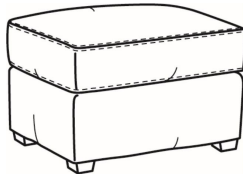

**Copley / 1335**

DESCRIPTION:	Chair (36W)
OUTSIDE:	36"W x 37"D x 48"H
INSIDE:	23"W x 21.5"D
SEAT:	19.5"H
ARM:	25.5"H
COM:	Plain: 9.00 yds Repeat of 2-14": 11.25 yds Repeat of 15-27": 12.25 yds
WEIGHT:	70 lbs

SC = available slipcovered

Standard Features:  
Saddle-Stitched Cushion  
May be shown with optional features

**COPLEY**  
Standard Seat Cushion: Mayfair Seat

Also available:

Copley / 1337  
Ottoman (27W X 22D)  
Outside: 27W x 22D x 17H  
Inside: 0W x 0D

Copley / 1337-SC  
Slipcovered Ottoman (27W X 22D)  
Outside: 27W x 22D x 17H  
Inside: 0W x 0D

Copley / 1338  
Ott & 1/2 (35.5W X 24D)  
Outside: 35.5W x 24D x 19.5H  
Inside: 0W x 0D

Copley / 1335-SW  
Swivel Chair (36W)  
Outside: 36W x 37D x 48H  
Inside: 23W x 21.5D