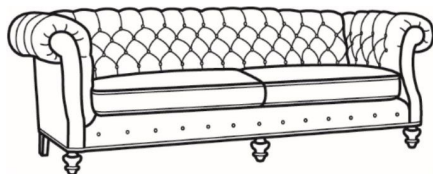

**Chichester / 1122**

DESCRIPTION:	Apt Sofa (79W)
OUTSIDE:	79"W x 40"D x 34.5"H
INSIDE:	54.5"W x 22"D
SEAT:	20.5"H
ARM:	34.5"H
BACK RAIL:	34.5"H
COM:	Plain: 17.00 yds Repeat of 2-14": 21.25 yds Repeat of 15-27": 23.00 yds
WEIGHT:	150 lbs

**L** = available in leather

**Standard Features:**

Tufted Back

Roll on arm continues around back

May be shown with optional features

**CHICHESTER**

Standard Seat Cushion: Mayfair Seat

Also available:

Chichester / 1120  
Sofa (89.5W)  
Outside: 89.5W x 40D x 34.5H  
Inside: 65W x 22D

Chichester / 1121  
Long Sofa (101.5W)  
Outside: 101.5W x 40D x 34.5H  
Inside: 77W x 22D

Chichester / L1120  
Leather Sofa (89.5W)  
Outside: 89.5W x 40D x 34.5H  
Inside: 65W x 22D