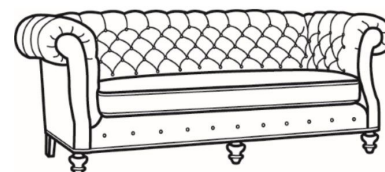

**Chichester / 1122**

DESCRIPTION:	Apt Sofa (79W)
OUTSIDE:	79"W x 40"D x 34.5"H
INSIDE:	54.5"W x 22"D
SEAT:	20.5"H
ARM:	34.5"H
BACK RAIL:	34.5"H
COM:	Plain: 17.00 yds Repeat of 2-14": 21.25 yds Repeat of 15-27": 23.00 yds
WEIGHT:	150 lbs

**L** = available in leather

**Standard Features:**

Tufted Back

Roll on arm continues around back

May be shown with optional features

**CHICHESTER**

Standard Seat Cushion: Mayfair Seat

Also available:

Chichester / 1120  
Sofa (89.5W)  
Outside: 89.5W x 40D x 34.5H  
Inside: 65W x 22D

Chichester / 1121  
Long Sofa (101.5W)  
Outside: 101.5W x 40D x 34.5H  
Inside: 77W x 22D

Chichester / L1120  
Leather Sofa (89.5W)  
Outside: 89.5W x 40D x 34.5H  
Inside: 65W x 22D