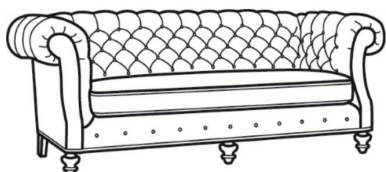

**Chichester / 1122**

DESCRIPTION:	Apt Sofa (79W)
OUTSIDE:	79"W x 40"D x 34.5"H
INSIDE:	54.5"W x 22"D
SEAT:	20.5"H
ARM:	34.5"H
BACK RAIL:	34.5"H
COM:	Plain: 17.00 yds Repeat of 2-14": 21.25 yds Repeat of 15-27": 23.00 yds
WEIGHT:	150 lbs

**L** = available in leather

**Standard Features:**

Tufted Back

Roll on arm continues around back

May be shown with optional features

**CHICHESTER**

Standard Seat Cushion: Mayfair Seat

Also available:

Chichester / 1120  
Sofa (89.5W)  
Outside: 89.5W x 40D x 34.5H  
Inside: 65W x 22D

Chichester / 1121  
Long Sofa (101.5W)  
Outside: 101.5W x 40D x 34.5H  
Inside: 77W x 22D

Chichester / L1120  
Leather Sofa (89.5W)  
Outside: 89.5W x 40D x 34.5H  
Inside: 65W x 22D