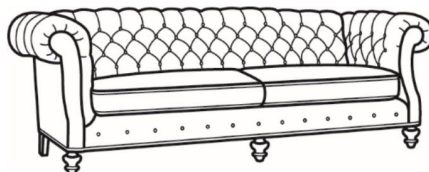

**Chichester / 1122**

DESCRIPTION:	Apt Sofa (79W)
OUTSIDE:	79"W x 40"D x 34.5"H
INSIDE:	54.5"W x 22"D
SEAT:	20.5"H
ARM:	34.5"H
BACK RAIL:	34.5"H
COM:	Plain: 17.00 yds Repeat of 2-14": 21.25 yds Repeat of 15-27": 23.00 yds
WEIGHT:	150 lbs

**L** = available in leather

**Standard Features:**

Tufted Back

Roll on arm continues around back

May be shown with optional features

**CHICHESTER**

Standard Seat Cushion: Mayfair Seat

Also available:

Chichester / 1120  
Sofa (89.5W)  
Outside: 89.5W x 40D x 34.5H  
Inside: 65W x 22D

Chichester / 1121  
Long Sofa (101.5W)  
Outside: 101.5W x 40D x 34.5H  
Inside: 77W x 22D

Chichester / L1120  
Leather Sofa (89.5W)  
Outside: 89.5W x 40D x 34.5H  
Inside: 65W x 22D