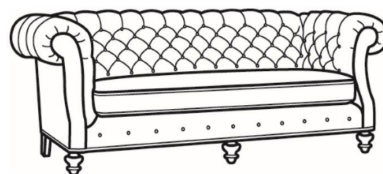

**Chichester / 1122**

DESCRIPTION:	Apt Sofa (79W)
OUTSIDE:	79"W x 40"D x 34.5"H
INSIDE:	54.5"W x 22"D
SEAT:	20.5"H
ARM:	34.5"H
BACK RAIL:	34.5"H
COM:	Plain: 17.00 yds Repeat of 2-14": 21.25 yds Repeat of 15-27": 23.00 yds
WEIGHT:	150 lbs

Chichester / 1120  
Sofa (89.5W)  
Outside: 89.5W x 40D x 34.5H  
Inside: 65W x 22D

Chichester / 1121  
Long Sofa (101.5W)  
Outside: 101.5W x 40D x 34.5H  
Inside: 77W x 22D

Chichester / L1120  
Leather Sofa (89.5W)  
Outside: 89.5W x 40D x 34.5H  
Inside: 65W x 22D

Chichester / L1121  
Leather Long Sofa (101.5W)  
Outside: 101.5W x 40D x 34.5H  
Inside: 77W x 22D

Chichester / L1122  
Leather Apt Sofa (79W)  
Outside: 79W x 40D x 34.5H  
Inside: 54.5W x 22D