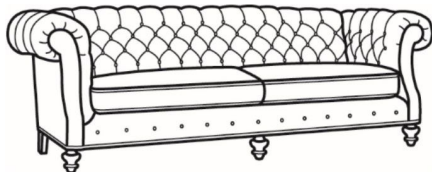

Chichester / 1120

DESCRIPTION:	Sofa (89.5W)
OUTSIDE:	89.5"W x 40"D x 34.5"H
INSIDE:	65"W x 22"D
SEAT:	20.5"H
ARM:	34.5"H
BACK RAIL:	34.5"H
COM:	Plain: 17.00 yds Repeat of 2-14": 21.25 yds Repeat of 15-27": 23.00 yds
WEIGHT:	160 lbs

L = available in leather

Standard Features:

- Tufted Back
- Roll on arm continues around back
- May be shown with optional features

CHICHESTER

Standard Seat Cushion: Mayfair Seat

Also available:

Chichester / 1121
Long Sofa (101.5W)
Outside: 101.5W x 40D x 34.5H
Inside: 77W x 22D

Chichester / 1122
Apt Sofa (79W)
Outside: 79W x 40D x 34.5H
Inside: 54.5W x 22D

Chichester / L1120
Leather Sofa (89.5W)
Outside: 89.5W x 40D x 34.5H
Inside: 65W x 22D

Chichester / L1121
Leather Long Sofa (101.5W)
Outside: 101.5W x 40D x 34.5H
Inside: 77W x 22D