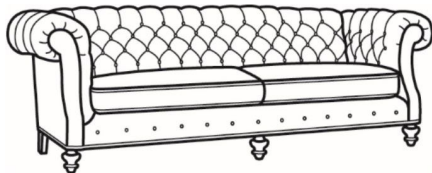

Chichester / 1120

DESCRIPTION:	Sofa (89.5W)
OUTSIDE:	89.5"W x 40"D x 34.5"H
INSIDE:	65"W x 22"D
SEAT:	20.5"H
ARM:	34.5"H
BACK RAIL:	34.5"H
COM:	Plain: 17.00 yds Repeat of 2-14": 21.25 yds Repeat of 15-27": 23.00 yds
WEIGHT:	160 lbs

L = available in leather

Standard Features:

- Tufted Back
- Roll on arm continues around back
- May be shown with optional features

CHICHESTER

Standard Seat Cushion: Mayfair Seat

Also available:

Chichester / 1121
Long Sofa (101.5W)
Outside: 101.5W x 40D x 34.5H
Inside: 77W x 22D

Chichester / 1122
Apt Sofa (79W)
Outside: 79W x 40D x 34.5H
Inside: 54.5W x 22D

Chichester / L1120
Leather Sofa (89.5W)
Outside: 89.5W x 40D x 34.5H
Inside: 65W x 22D

Chichester / L1121
Leather Long Sofa (101.5W)
Outside: 101.5W x 40D x 34.5H
Inside: 77W x 22D