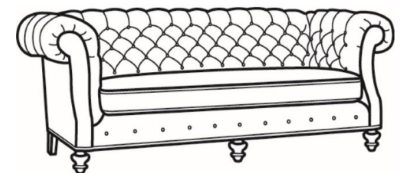

Chichester / 1120

DESCRIPTION:	Sofa (89.5W)
OUTSIDE:	89.5"W x 40"D x 34.5"H
INSIDE:	65"W x 22"D
SEAT:	20.5"H
ARM:	34.5"H
BACK RAIL:	34.5"H
COM:	Plain: 17.00 yds Repeat of 2-14": 21.25 yds Repeat of 15-27": 23.00 yds
WEIGHT:	160 lbs

L = available in leather

Standard Features:

- Tufted Back
- Roll on arm continues around back
- May be shown with optional features

CHICHESTER

Standard Seat Cushion: Mayfair Seat

Also available:

Chichester / 1121
Long Sofa (101.5W)
Outside: 101.5W x 40D x 34.5H
Inside: 77W x 22D

Chichester / 1122
Apt Sofa (79W)
Outside: 79W x 40D x 34.5H
Inside: 54.5W x 22D

Chichester / L1120
Leather Sofa (89.5W)
Outside: 89.5W x 40D x 34.5H
Inside: 65W x 22D

Chichester / L1121
Leather Long Sofa (101.5W)
Outside: 101.5W x 40D x 34.5H
Inside: 77W x 22D