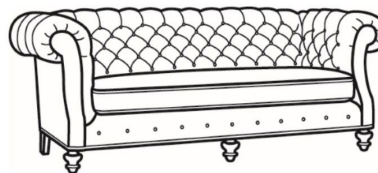

Chichester / 1120

DESCRIPTION:	Sofa (89.5W)
OUTSIDE:	89.5"W x 40"D x 34.5"H
INSIDE:	65"W x 22"D
SEAT:	20.5"H
ARM:	34.5"H
BACK RAIL:	34.5"H
COM:	Plain: 17.00 yds Repeat of 2-14": 21.25 yds Repeat of 15-27": 23.00 yds
WEIGHT:	160 lbs

L = available in leather

Standard Features:

- Tufted Back
- Roll on arm continues around back
- May be shown with optional features

CHICHESTER

Standard Seat Cushion: Mayfair Seat

Also available:

Chichester / 1121
Long Sofa (101.5W)
Outside: 101.5W x 40D x 34.5H
Inside: 77W x 22D

Chichester / 1122
Apt Sofa (79W)
Outside: 79W x 40D x 34.5H
Inside: 54.5W x 22D

Chichester / L1120
Leather Sofa (89.5W)
Outside: 89.5W x 40D x 34.5H
Inside: 65W x 22D

Chichester / L1121
Leather Long Sofa (101.5W)
Outside: 101.5W x 40D x 34.5H
Inside: 77W x 22D