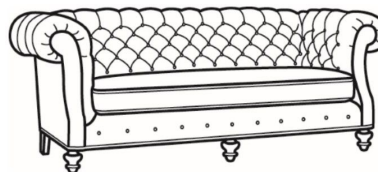

Chichester / 1120

DESCRIPTION:	Sofa (89.5W)
OUTSIDE:	89.5"W x 40"D x 34.5"H
INSIDE:	65"W x 22"D
SEAT:	20.5"H
ARM:	34.5"H
BACK RAIL:	34.5"H
COM:	Plain: 17.00 yds Repeat of 2-14": 21.25 yds Repeat of 15-27": 23.00 yds
WEIGHT:	160 lbs

L = available in leather

Standard Features:

- Tufted Back
- Roll on arm continues around back
- May be shown with optional features

CHICHESTER

Standard Seat Cushion: Mayfair Seat

Also available:

Chichester / 1121
Long Sofa (101.5W)
Outside: 101.5W x 40D x 34.5H
Inside: 77W x 22D

Chichester / 1122
Apt Sofa (79W)
Outside: 79W x 40D x 34.5H
Inside: 54.5W x 22D

Chichester / L1120
Leather Sofa (89.5W)
Outside: 89.5W x 40D x 34.5H
Inside: 65W x 22D

Chichester / L1121
Leather Long Sofa (101.5W)
Outside: 101.5W x 40D x 34.5H
Inside: 77W x 22D