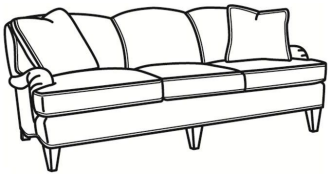

CR LAINE®

STYLE • COMFORT • COLOR

Russel / L8522

DESCRIPTION:	Apt Sofa (78W)
OUTSIDE:	78"W x 40"D x 34"H
INSIDE:	65"W x 22"D
SEAT:	20"H
ARM:	22"H
COM:	Plain: 186 sq ft
WEIGHT:	115 lbs

L = available in leather

Standard Features:

Tight Back

May be shown with optional features

RUSSEL

Standard Seat Cushion:	Hallmark Seat
Standard Back Pillow:	Fiber Back

Also available:

Russel / 8520
Sofa (88W)
Outside: 88W x 40D x 34H
Inside: 75W x 22D

Russel / 8522
Apt Sofa (78W)
Outside: 78W x 40D x 34H
Inside: 65W x 22D

Russel / 8525
Chair (37W)
Outside: 37W x 40D x 34H
Inside: 23W x 22D

Russel / L8520
Leather Sofa (88W)
Outside: 88W x 40D x 34H
Inside: 75W x 22D