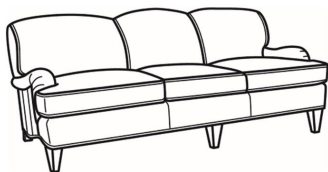

CR LAINE®

STYLE • COMFORT • COLOR

Russel / L8522

DESCRIPTION:	Apt Sofa (78W)
OUTSIDE:	78"W x 40"D x 34"H
INSIDE:	65"W x 22"D
SEAT:	20"H
ARM:	22"H
COM:	Plain: 186 sq ft
WEIGHT:	115 lbs

L = available in leather

Standard Features:

Tight Back

May be shown with optional features

RUSSEL

Standard Seat Cushion:	Hallmark Seat
Standard Back Pillow:	Fiber Back

Also available:

Russel / 8520
Sofa (88W)
Outside: 88W x 40D x 34H
Inside: 75W x 22D

Russel / 8522
Apt Sofa (78W)
Outside: 78W x 40D x 34H
Inside: 65W x 22D

Russel / 8525
Chair (37W)
Outside: 37W x 40D x 34H
Inside: 23W x 22D

Russel / L8520
Leather Sofa (88W)
Outside: 88W x 40D x 34H
Inside: 75W x 22D