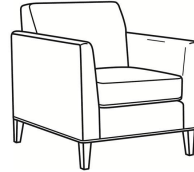

CR LAINE®

STYLE • COMFORT • COLOR

Westport / L6700-05

DESCRIPTION:	Chair (32.5W)
OUTSIDE:	32.5"W x 35"D x 35"H
INSIDE:	23.5"W x 21.5"D
SEAT:	20.5"H
ARM:	28"H
COM:	Plain: 101 sq ft
WEIGHT:	55 lbs

L = available in leather

Standard Features:

Tight Back

French Seamed

May be shown with optional features

WESTPORT

Standard Seat Cushion: Hallmark Seat

Also available:

Westport / L6700-07
Leather Ottoman (27W X 21D)
Outside: 27W x 21D x 18H
Inside: 0W x 0D

Westport / 6700-07
Ottoman (27W X 21D)
Outside: 27W x 21D x 18H
Inside: 0W x 0D

Westport / 6700-00
Sofa (85W)
Outside: 85W x 35D x 35H
Inside: 76W x 21.5D

Westport / 6700-02
Apt Sofa (79W)
Outside: 79W x 35D x 35H
Inside: 70W x 21.5D