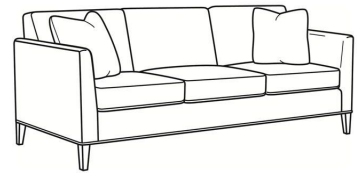

CR LAINE®

STYLE • COMFORT • COLOR

Westport / L6700-05

DESCRIPTION:	Chair (32.5W)
OUTSIDE:	32.5"W x 35"D x 35"H
INSIDE:	23.5"W x 21.5"D
SEAT:	20.5"H
ARM:	28"H
COM:	Plain: 101 sq ft
WEIGHT:	55 lbs

L = available in leather

Standard Features:

Tight Back

French Seamed

May be shown with optional features

WESTPORT

Standard Seat Cushion: Hallmark Seat

Also available:

Westport / L6700-07
Leather Ottoman (27W X 21D)
Outside: 27W x 21D x 18H
Inside: 0W x 0D

Westport / 6700-07
Ottoman (27W X 21D)
Outside: 27W x 21D x 18H
Inside: 0W x 0D

Westport / 6700-00
Sofa (85W)
Outside: 85W x 35D x 35H
Inside: 76W x 21.5D

Westport / 6700-02
Apt Sofa (79W)
Outside: 79W x 35D x 35H
Inside: 70W x 21.5D