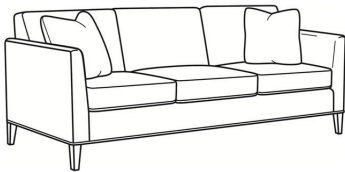

CR LAINE®

STYLE • COMFORT • COLOR

Westport / L6700-02

DESCRIPTION:	Apt Sofa (79W)
OUTSIDE:	79"W x 35"D x 35"H
INSIDE:	70"W x 21.5"D
SEAT:	20.5"H
ARM:	28"H
COM:	Plain: 185 sq ft
WEIGHT:	165 lbs

L = available in leather

Standard Features:

Tight Back

French Seamed

May be shown with optional features

WESTPORT

Standard Seat Cushion: Hallmark Seat

Also available:

Westport / 6700-00
Sofa (85W)
Outside: 85W x 35D x 35H
Inside: 76W x 21.5D

Westport / 6700-02
Apt Sofa (79W)
Outside: 79W x 35D x 35H
Inside: 70W x 21.5D

Westport / 6700-05
Chair (32.5W)
Outside: 32.5W x 35D x 35H
Inside: 23.5W x 21.5D

Westport / L6700-00
Leather Sofa (85W)
Outside: 85W x 35D x 35H
Inside: 76W x 21.5D