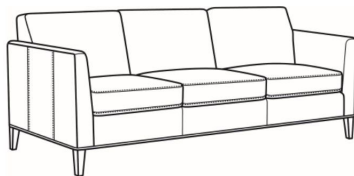

CR LAINE®

STYLE • COMFORT • COLOR

Westport / L6700-02

DESCRIPTION:	Apt Sofa (79W)
OUTSIDE:	79"W x 35"D x 35"H
INSIDE:	70"W x 21.5"D
SEAT:	20.5"H
ARM:	28"H
COM:	Plain: 185 sq ft
WEIGHT:	165 lbs

L = available in leather

Standard Features:

Tight Back

French Seamed

May be shown with optional features

WESTPORT

Standard Seat Cushion: Hallmark Seat

Also available:

Westport / 6700-00
Sofa (85W)
Outside: 85W x 35D x 35H
Inside: 76W x 21.5D

Westport / 6700-02
Apt Sofa (79W)
Outside: 79W x 35D x 35H
Inside: 70W x 21.5D

Westport / 6700-05
Chair (32.5W)
Outside: 32.5W x 35D x 35H
Inside: 23.5W x 21.5D

Westport / L6700-00
Leather Sofa (85W)
Outside: 85W x 35D x 35H
Inside: 76W x 21.5D