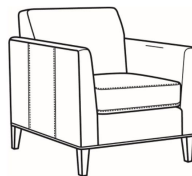

CR LAINE®

STYLE • COMFORT • COLOR

Westport / L6700-02

DESCRIPTION:	Apt Sofa (79W)
OUTSIDE:	79"W x 35"D x 35"H
INSIDE:	70"W x 21.5"D
SEAT:	20.5"H
ARM:	28"H
COM:	Plain: 185 sq ft
WEIGHT:	165 lbs

L = available in leather

Standard Features:

Tight Back

French Seamed

May be shown with optional features

WESTPORT

Standard Seat Cushion: Hallmark Seat

Also available:

Westport / 6700-00
Sofa (85W)
Outside: 85W x 35D x 35H
Inside: 76W x 21.5D

Westport / 6700-02
Apt Sofa (79W)
Outside: 79W x 35D x 35H
Inside: 70W x 21.5D

Westport / 6700-05
Chair (32.5W)
Outside: 32.5W x 35D x 35H
Inside: 23.5W x 21.5D

Westport / L6700-00
Leather Sofa (85W)
Outside: 85W x 35D x 35H
Inside: 76W x 21.5D