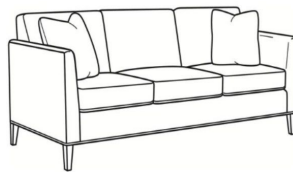

CR LAINE®

STYLE • COMFORT • COLOR

Westport / L6700-02

DESCRIPTION:	Apt Sofa (79W)
OUTSIDE:	79"W x 35"D x 35"H
INSIDE:	70"W x 21.5"D
SEAT:	20.5"H
ARM:	28"H
COM:	Plain: 185 sq ft
WEIGHT:	165 lbs

L = available in leather

Standard Features:

Tight Back

French Seamed

May be shown with optional features

WESTPORT

Standard Seat Cushion: Hallmark Seat

Also available:

Westport / 6700-00
Sofa (85W)
Outside: 85W x 35D x 35H
Inside: 76W x 21.5D

Westport / 6700-02
Apt Sofa (79W)
Outside: 79W x 35D x 35H
Inside: 70W x 21.5D

Westport / 6700-05
Chair (32.5W)
Outside: 32.5W x 35D x 35H
Inside: 23.5W x 21.5D

Westport / L6700-00
Leather Sofa (85W)
Outside: 85W x 35D x 35H
Inside: 76W x 21.5D