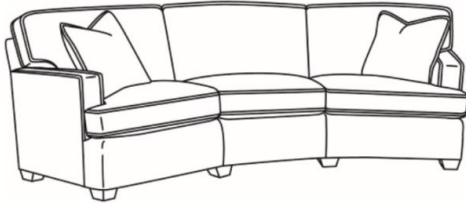

CR LAINE®

STYLE • COMFORT • COLOR

CD86 Series / CD8603T

| | |
|----------------|---|
| DESCRIPTION: | Wedge Sofa (115W) |
| OUTSIDE: | 115"W x 51"D x 38"H |
| SEAT: | 21.5"H |
| ARM: | 25.5"H |
| BACK RAIL: | 30.5"H |
| THROW PILLOWS: | 2 - 18" |
| COM: | Plain: 27.00 yds Repeat of 2-14": 33.75 yds Repeat of 15-27": 36.50 yds |
| WEIGHT: | 250 lbs |

S = available as sleeper

Standard Features:

This style is a custom configuration from our CUSTOM DESIGN COLLECTIONS.

Additional configurations available

May be shown with optional features

CD86 SERIES

Standard Seat Cushion: Hallmark Seat
Standard Back Pillow: Fiber Back